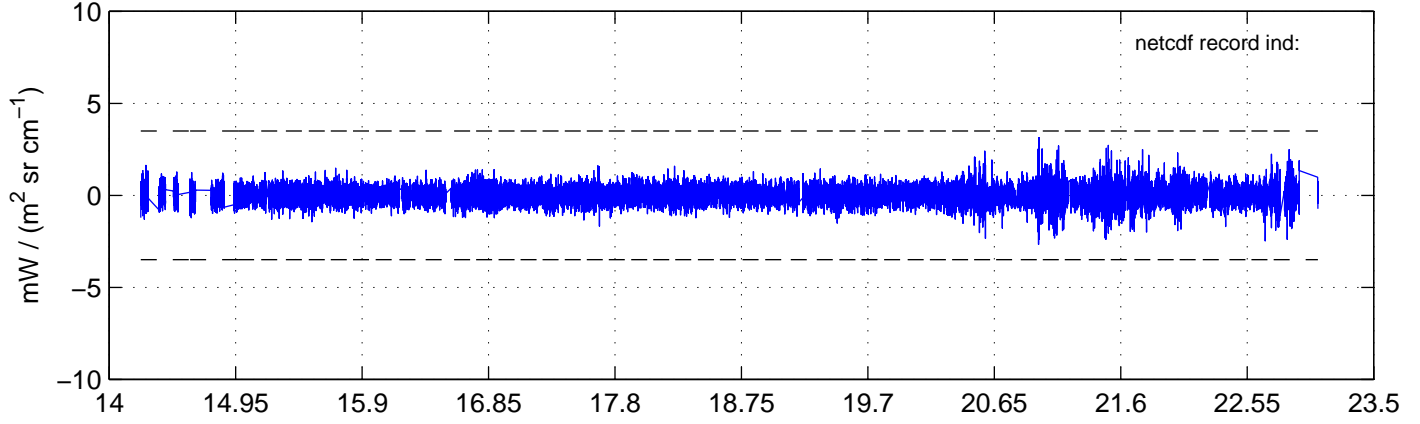

sh130926 Mean IMAG Calibrated Radiance 895.00 – 900.00, good segments

sh130926 Mean IMAG Calibrated Radiance 1093.00 – 1097.00, good segments

sh130926 Mean IMAG Calibrated Radiance 2000.00 – 2025.00, good segments

SEGMENT