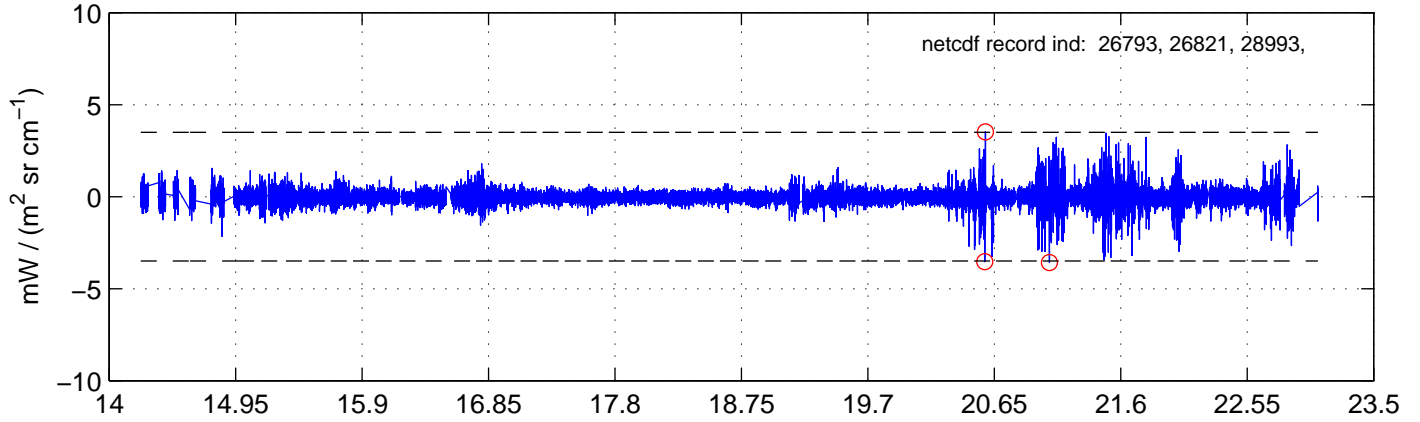

sh130926 Mean IMAG Calibrated Radiance 895.00 – 900.00, good segments

sh130926 Mean IMAG Calibrated Radiance 1093.00 – 1097.00, good segments

sh130926 Mean IMAG Calibrated Radiance 2000.00 – 2025.00, good segments

SEGMENT