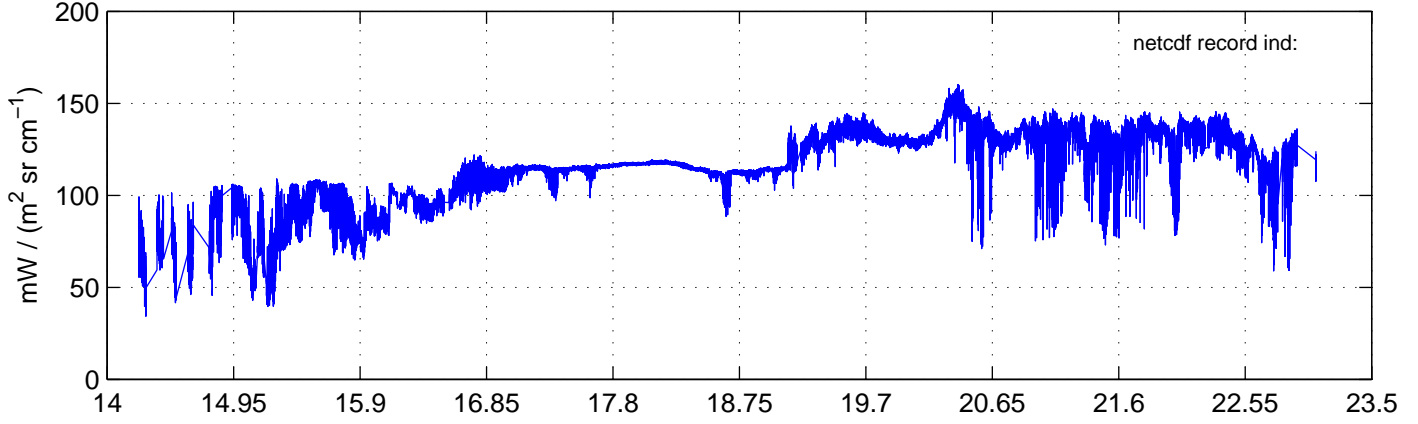

sh130926 Mean Radiance 895.00 – 900.00, good segments

sh130926 Mean Radiance 1093.00 – 1097.00, good segments

sh130926 Mean Radiance 2500.00 – 2510.00, good segments

SEGMENT