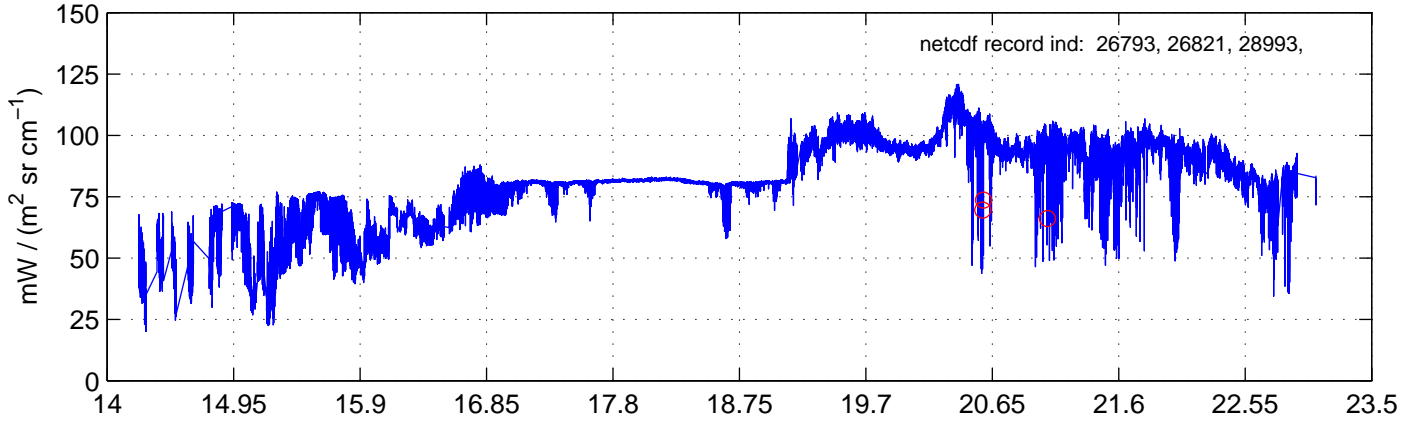

sh130926 Mean Radiance 895.00 – 900.00, good segments

sh130926 Mean Radiance 1093.00 – 1097.00, good segments

sh130926 Mean Radiance 2500.00 – 2510.00, good segments

SEGMENT