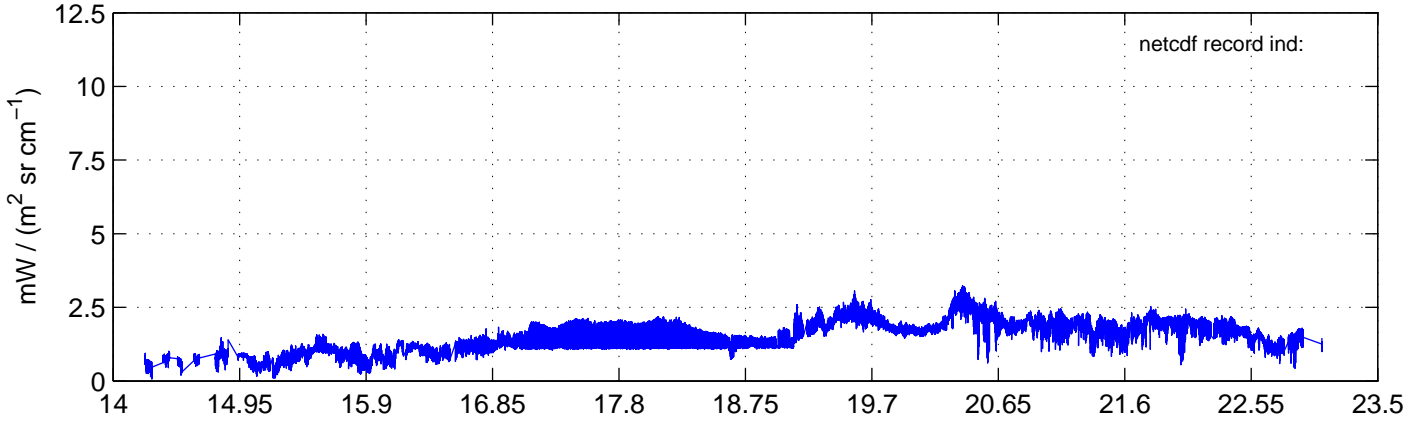

sh130926 Mean Radiance 895.00 – 900.00, good segments

sh130926 Mean Radiance 1093.00 – 1097.00, good segments

sh130926 Mean Radiance 2500.00 – 2510.00, good segments

SEGMENT