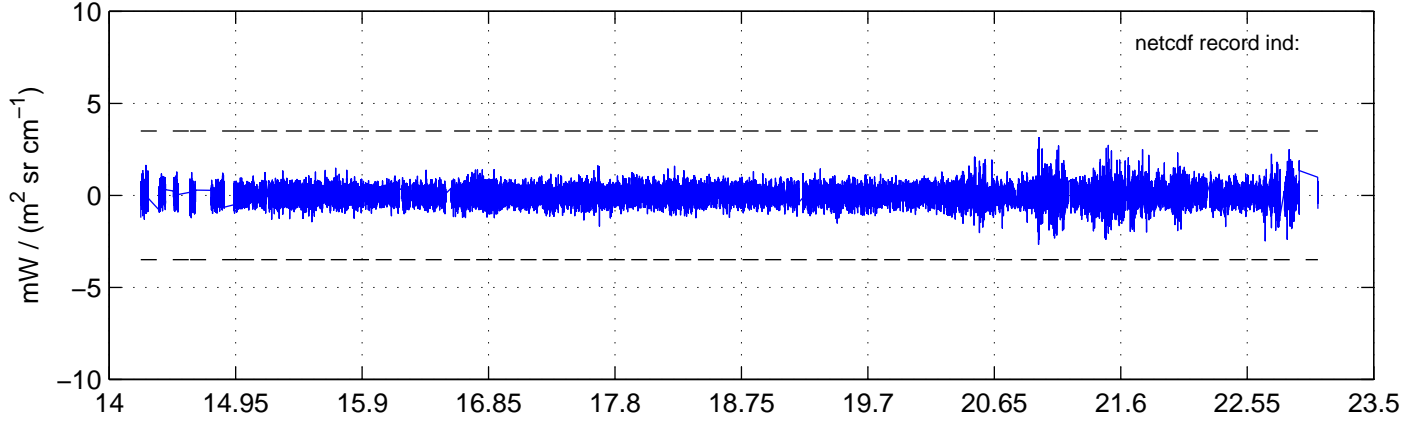

sh130926 Mean IMAG Calibrated Radiance 895.00 – 900.00, good segments

sh130926 Mean IMAG Calibrated Radiance 1093.00 – 1097.00, good segments

sh130926 Mean IMAG Calibrated Radiance 2000.00 – 2025.00, good segments

SEGMENT