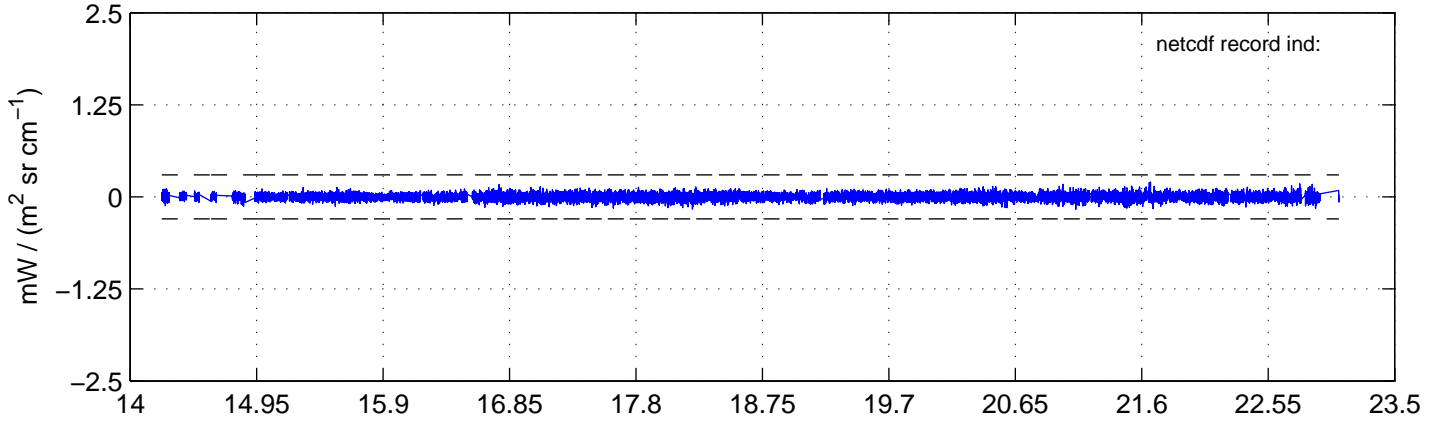

sh130926 Mean IMAG Calibrated Radiance 895.00 – 900.00, good segments

sh130926 Mean IMAG Calibrated Radiance 1093.00 – 1097.00, good segments

sh130926 Mean IMAG Calibrated Radiance 2000.00 – 2025.00, good segments

SEGMENT