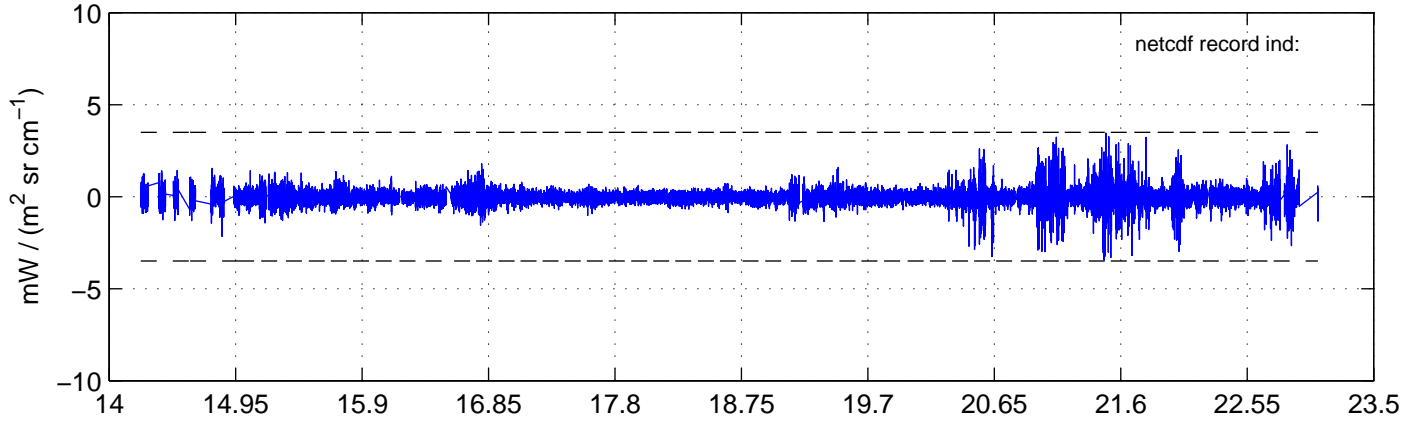

sh130926 Mean IMAG Calibrated Radiance 895.00 – 900.00, good segments

sh130926 Mean IMAG Calibrated Radiance 1093.00 – 1097.00, good segments

sh130926 Mean IMAG Calibrated Radiance 2000.00 – 2025.00, good segments

SEGMENT