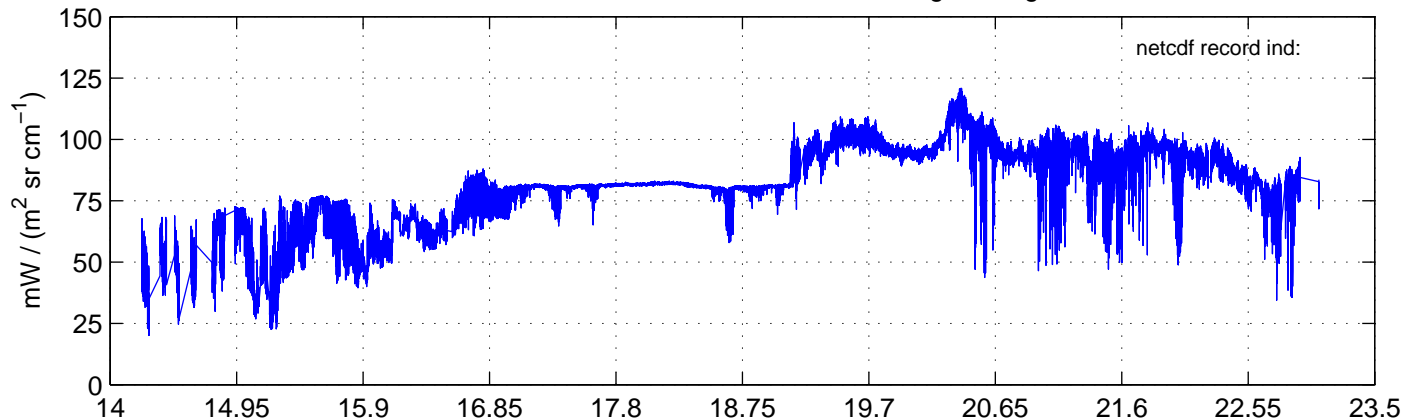

sh130926 Mean Radiance 895.00 – 900.00, good segments

sh130926 Mean Radiance 1093.00 – 1097.00, good segments

sh130926 Mean Radiance 2500.00 – 2510.00, good segments

SEGMENT