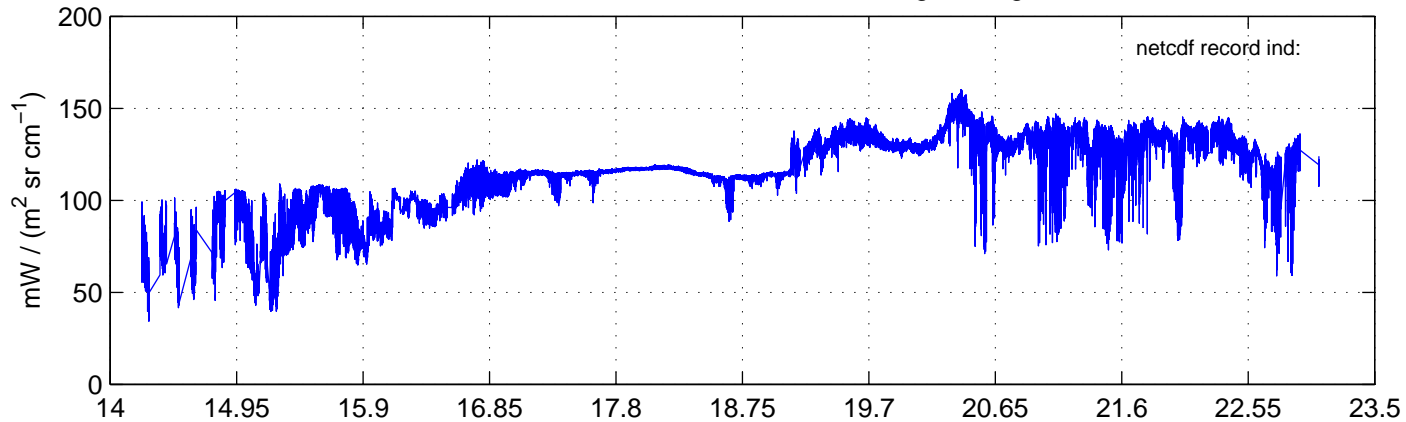

sh130926 Mean Radiance 895.00 – 900.00, good segments

sh130926 Mean Radiance 1093.00 – 1097.00, good segments

sh130926 Mean Radiance 2500.00 – 2510.00, good segments

SEGMENT