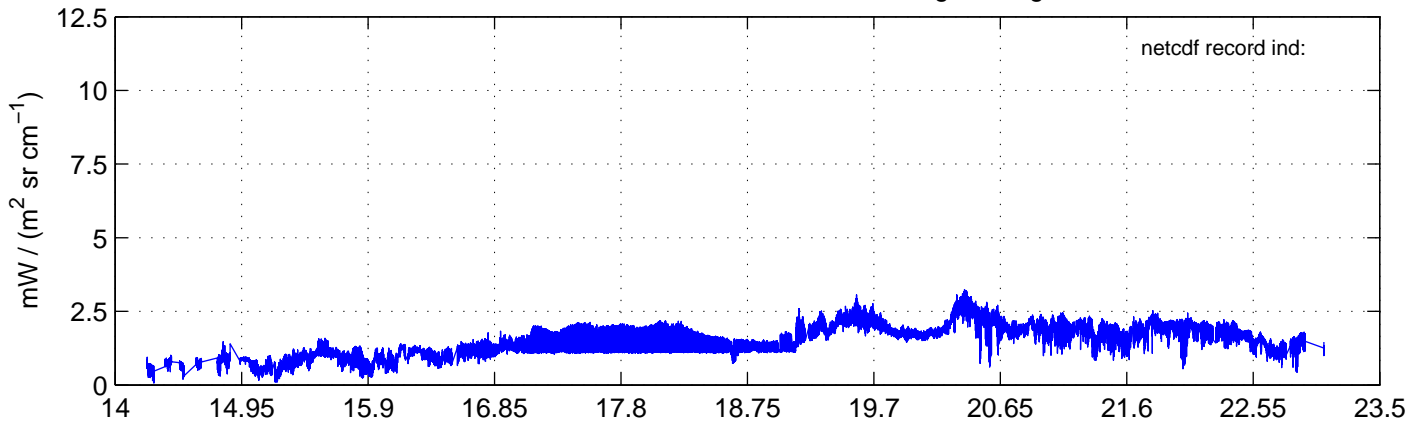

sh130926 Mean Radiance 895.00 – 900.00, good segments

sh130926 Mean Radiance 1093.00 – 1097.00, good segments

sh130926 Mean Radiance 2500.00 – 2510.00, good segments

SEGMENT