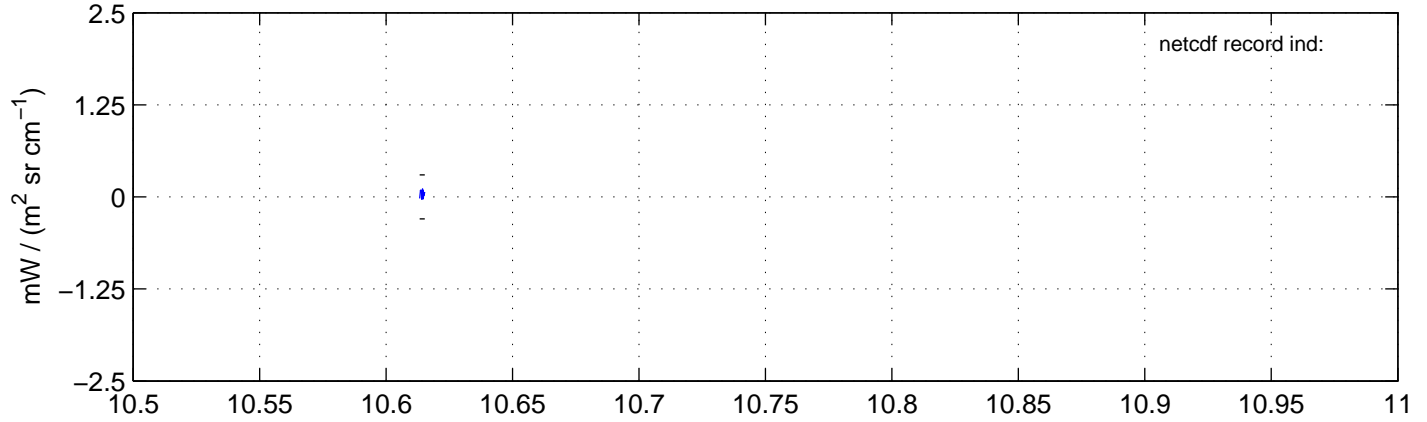

sh130920 Mean IMAG Calibrated Radiance 895.00 – 900.00, good segments

sh130920 Mean IMAG Calibrated Radiance 1093.00 – 1097.00, good segments

sh130920 Mean IMAG Calibrated Radiance 2000.00 – 2025.00, good segments