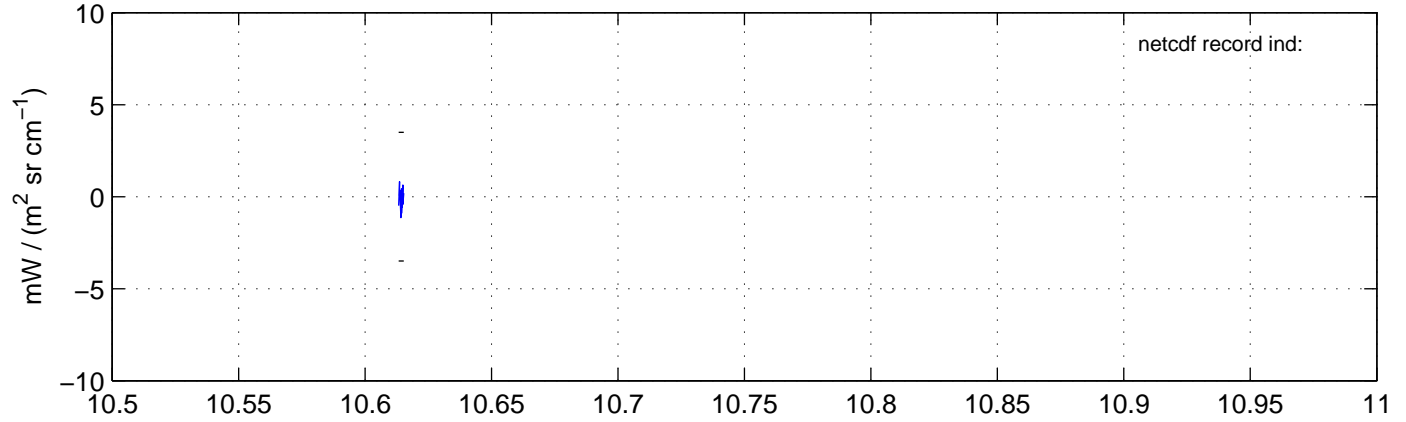

sh130920 Mean IMAG Calibrated Radiance 895.00 – 900.00, good segments

sh130920 Mean IMAG Calibrated Radiance 1093.00 – 1097.00, good segments

sh130920 Mean IMAG Calibrated Radiance 2000.00 – 2025.00, good segments

SEGMENT