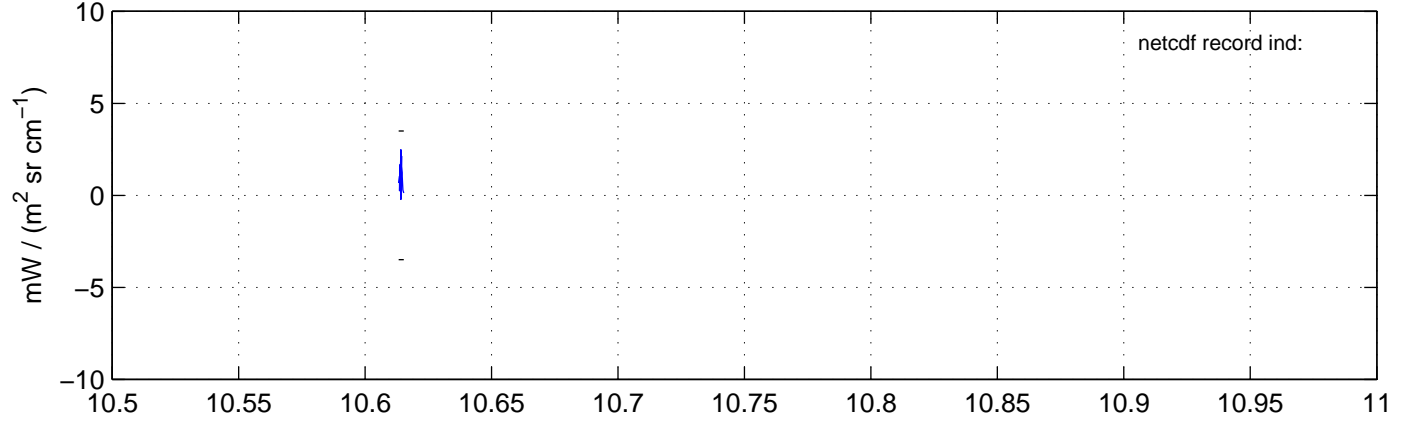

sh130920 Mean IMAG Calibrated Radiance 895.00 – 900.00, good segments

sh130920 Mean IMAG Calibrated Radiance 1093.00 – 1097.00, good segments

sh130920 Mean IMAG Calibrated Radiance 2000.00 – 2025.00, good segments