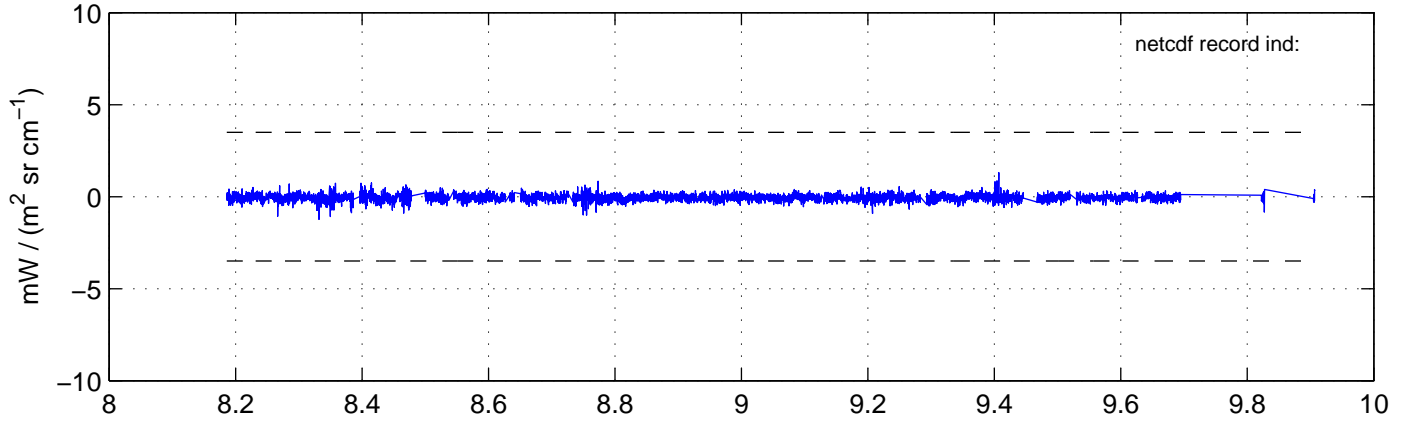

sh130920 Mean IMAG Calibrated Radiance 895.00 – 900.00, good segments

sh130920 Mean IMAG Calibrated Radiance 1093.00 – 1097.00, good segments

sh130920 Mean IMAG Calibrated Radiance 2000.00 – 2025.00, good segments

SEGMENT