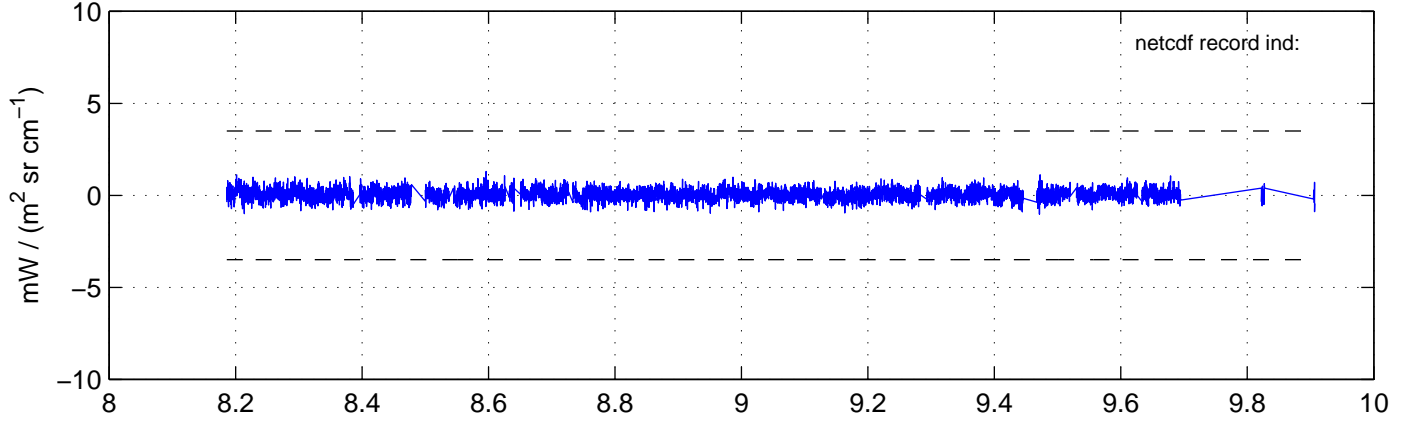

sh130920 Mean IMAG Calibrated Radiance 895.00 – 900.00, good segments

sh130920 Mean IMAG Calibrated Radiance 1093.00 – 1097.00, good segments

sh130920 Mean IMAG Calibrated Radiance 2000.00 – 2025.00, good segments

SEGMENT