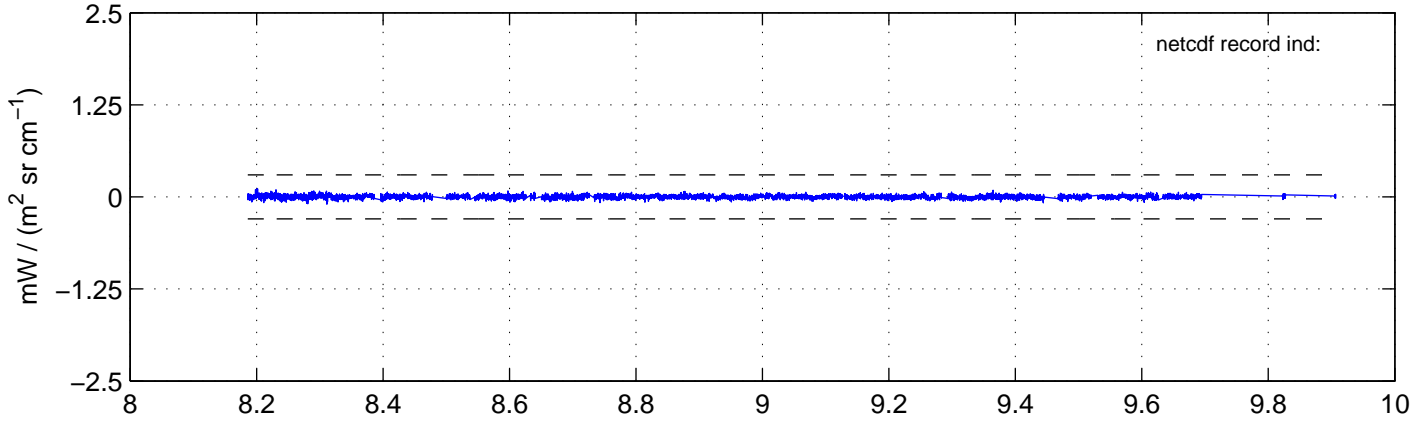

sh130920 Mean IMAG Calibrated Radiance 895.00 – 900.00, good segments

sh130920 Mean IMAG Calibrated Radiance 1093.00 – 1097.00, good segments

sh130920 Mean IMAG Calibrated Radiance 2000.00 – 2025.00, good segments

SEGMENT