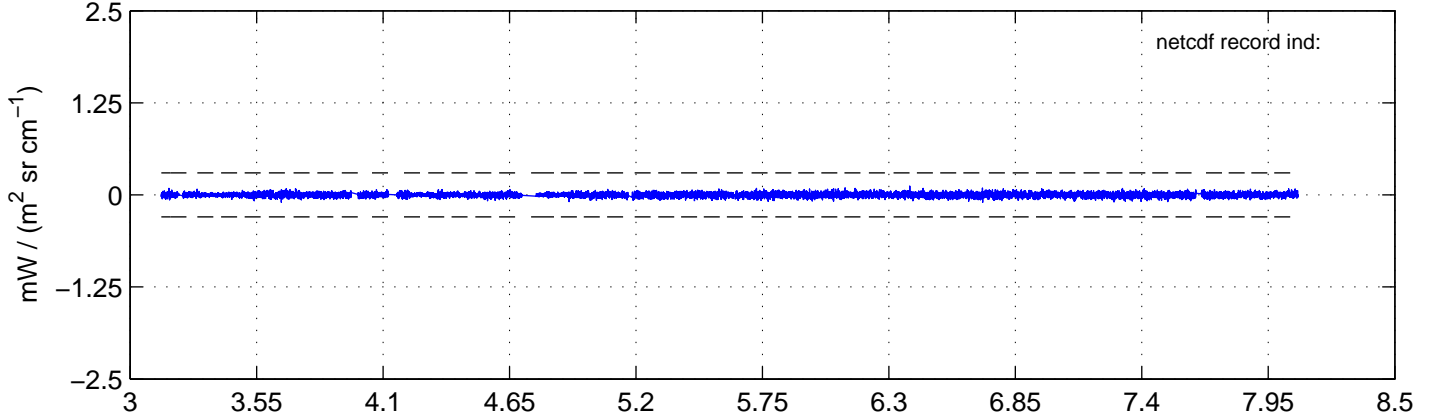

sh130920 Mean IMAG Calibrated Radiance 895.00 – 900.00, good segments

sh130920 Mean IMAG Calibrated Radiance 1093.00 – 1097.00, good segments

sh130920 Mean IMAG Calibrated Radiance 2000.00 – 2025.00, good segments

SEGMENT