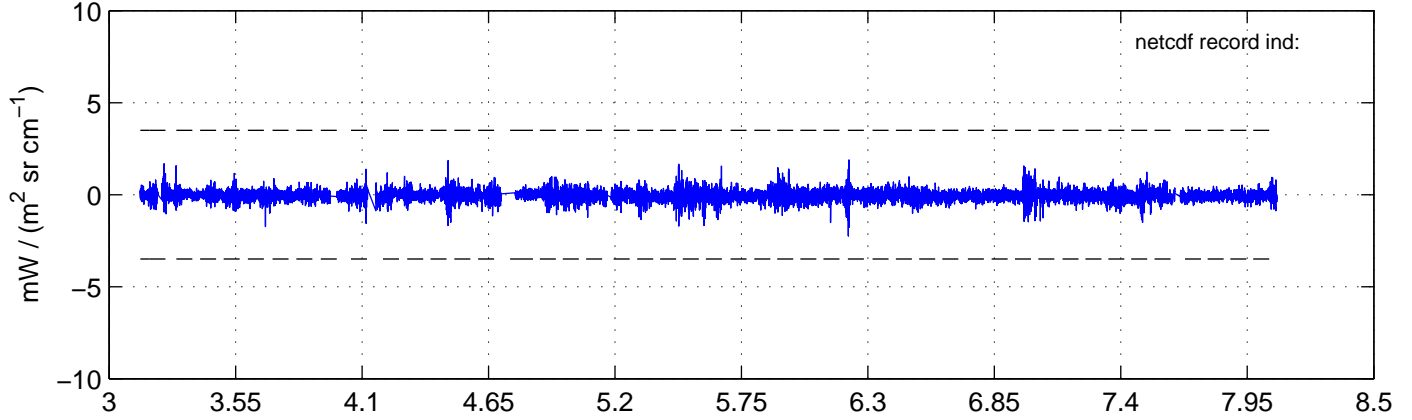

sh130920 Mean IMAG Calibrated Radiance 895.00 – 900.00, good segments

sh130920 Mean IMAG Calibrated Radiance 1093.00 – 1097.00, good segments

sh130920 Mean IMAG Calibrated Radiance 2000.00 – 2025.00, good segments

SEGMENT