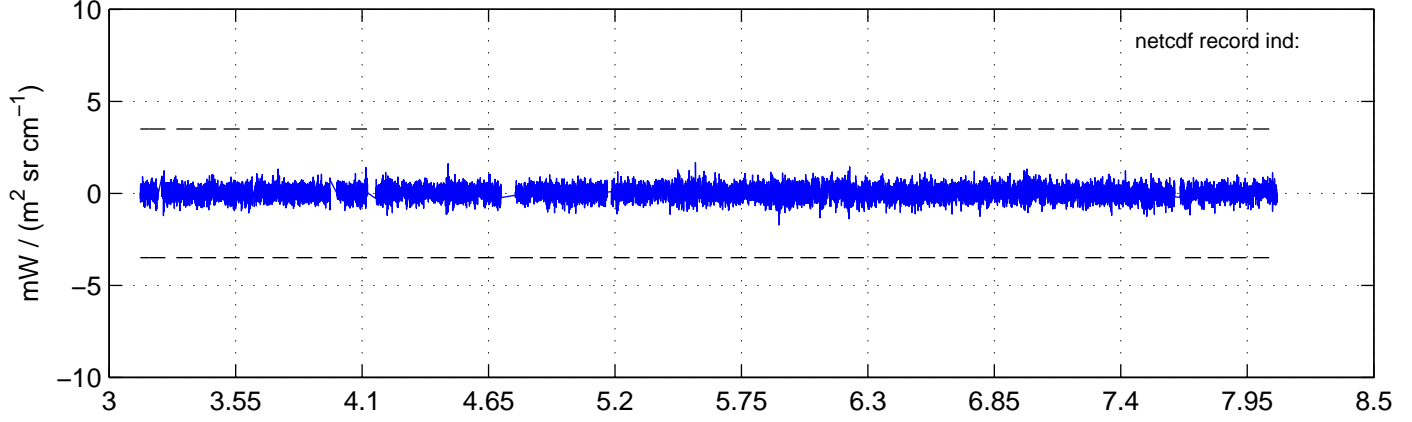

sh130920 Mean IMAG Calibrated Radiance 895.00 – 900.00, good segments

sh130920 Mean IMAG Calibrated Radiance 1093.00 – 1097.00, good segments

sh130920 Mean IMAG Calibrated Radiance 2000.00 – 2025.00, good segments

SEGMENT