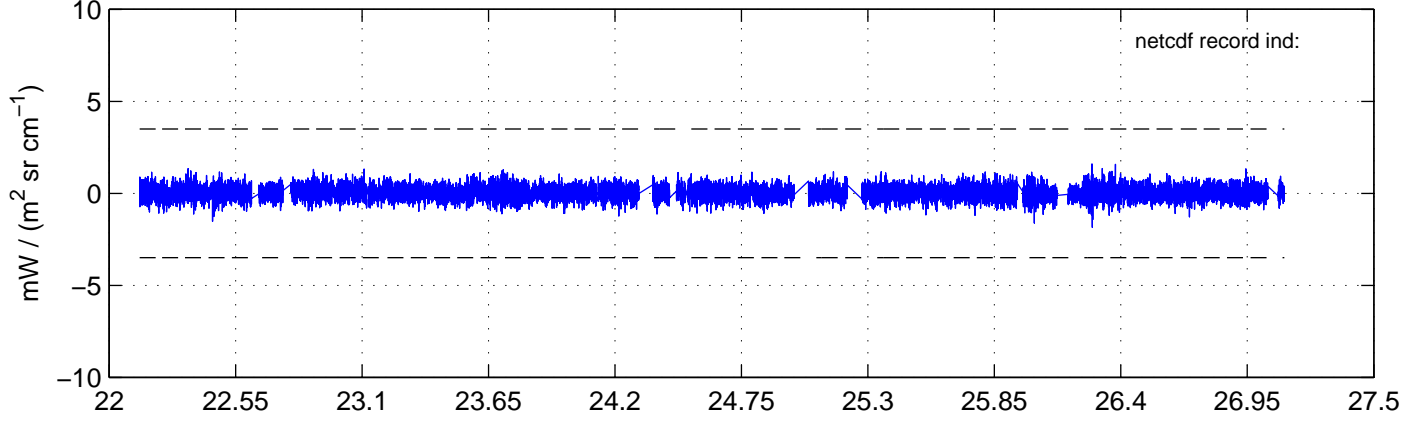

sh130919 Mean IMAG Calibrated Radiance 895.00 – 900.00, good segments

sh130919 Mean IMAG Calibrated Radiance 1093.00 – 1097.00, good segments

sh130919 Mean IMAG Calibrated Radiance 2000.00 – 2025.00, good segments

SEGMENT