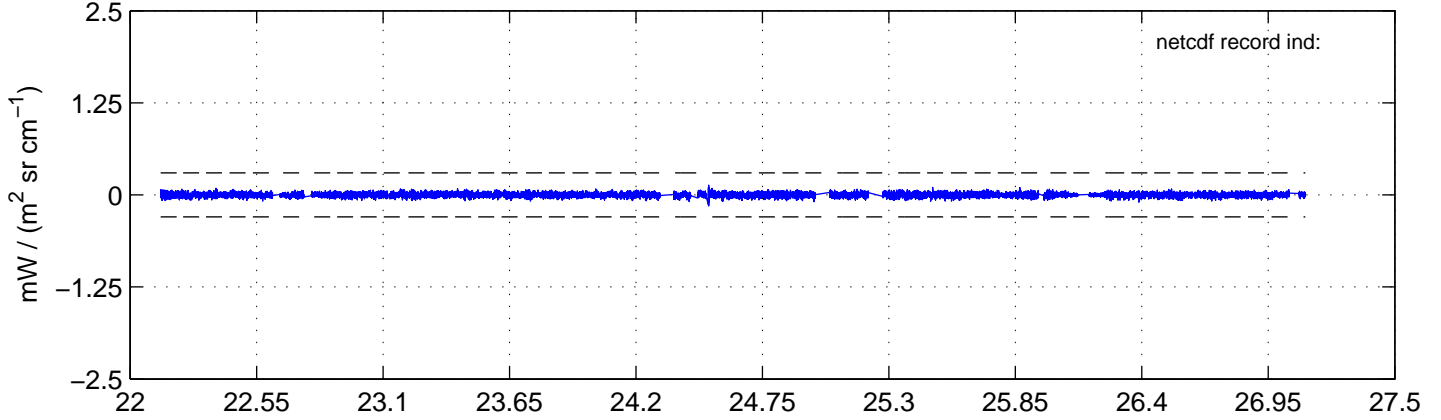

sh130919 Mean IMAG Calibrated Radiance 895.00 – 900.00, good segments

sh130919 Mean IMAG Calibrated Radiance 1093.00 – 1097.00, good segments

sh130919 Mean IMAG Calibrated Radiance 2000.00 – 2025.00, good segments

SEGMENT