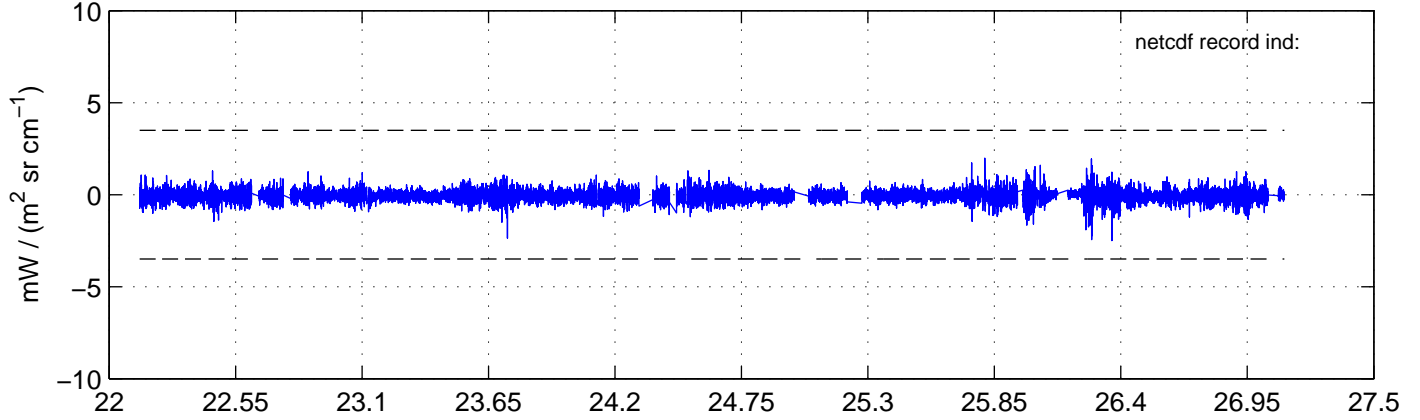

sh130919 Mean IMAG Calibrated Radiance 895.00 – 900.00, good segments

sh130919 Mean IMAG Calibrated Radiance 1093.00 – 1097.00, good segments

sh130919 Mean IMAG Calibrated Radiance 2000.00 – 2025.00, good segments

SEGMENT