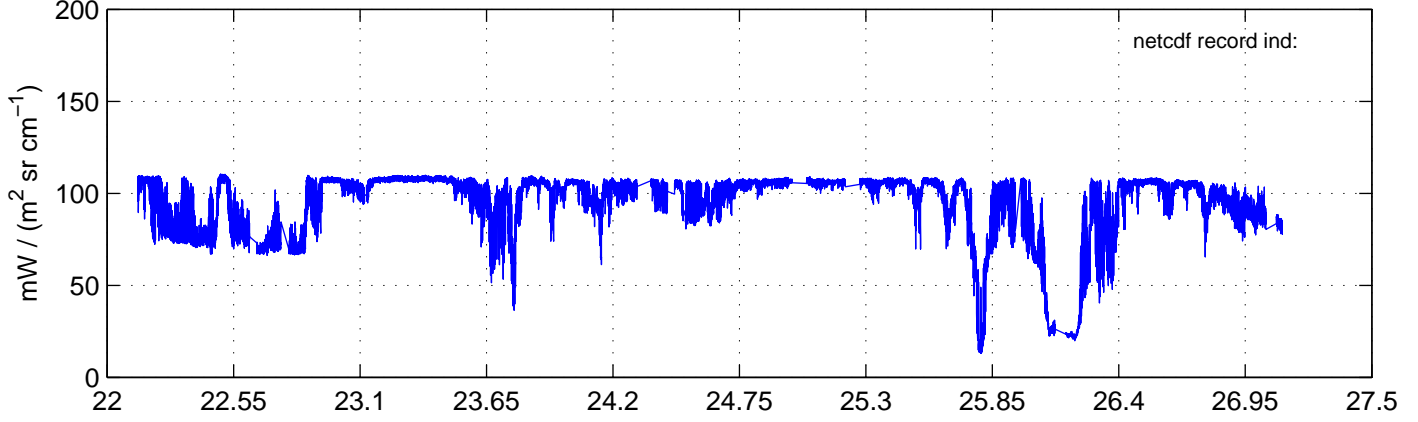

sh130919 Mean Radiance 895.00 – 900.00, good segments

sh130919 Mean Radiance 1093.00 – 1097.00, good segments

sh130919 Mean Radiance 2500.00 – 2510.00, good segments

SEGMENT