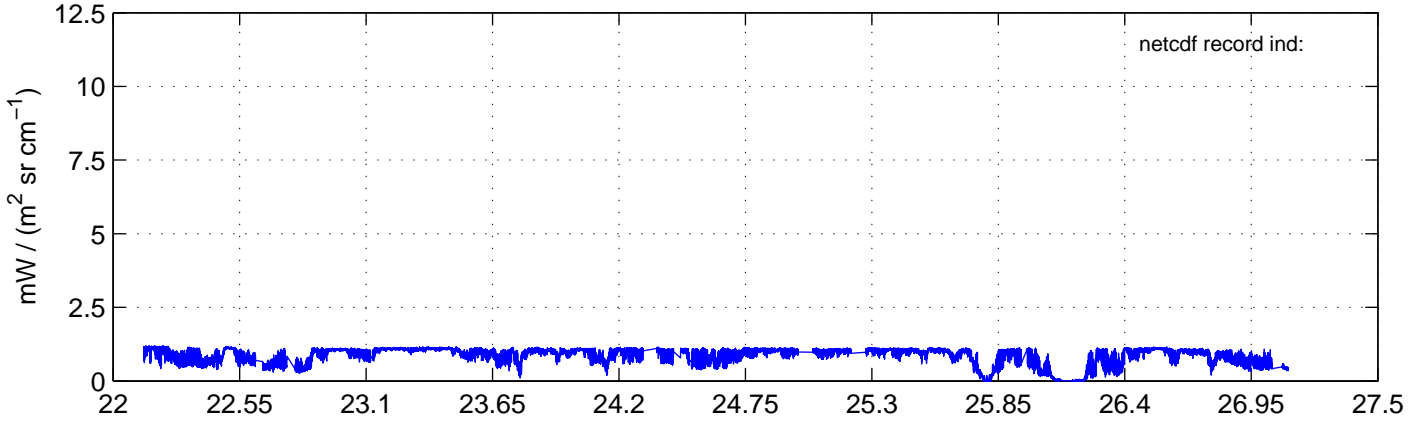

sh130919 Mean Radiance 895.00 – 900.00, good segments

sh130919 Mean Radiance 1093.00 – 1097.00, good segments

sh130919 Mean Radiance 2500.00 – 2510.00, good segments

SEGMENT