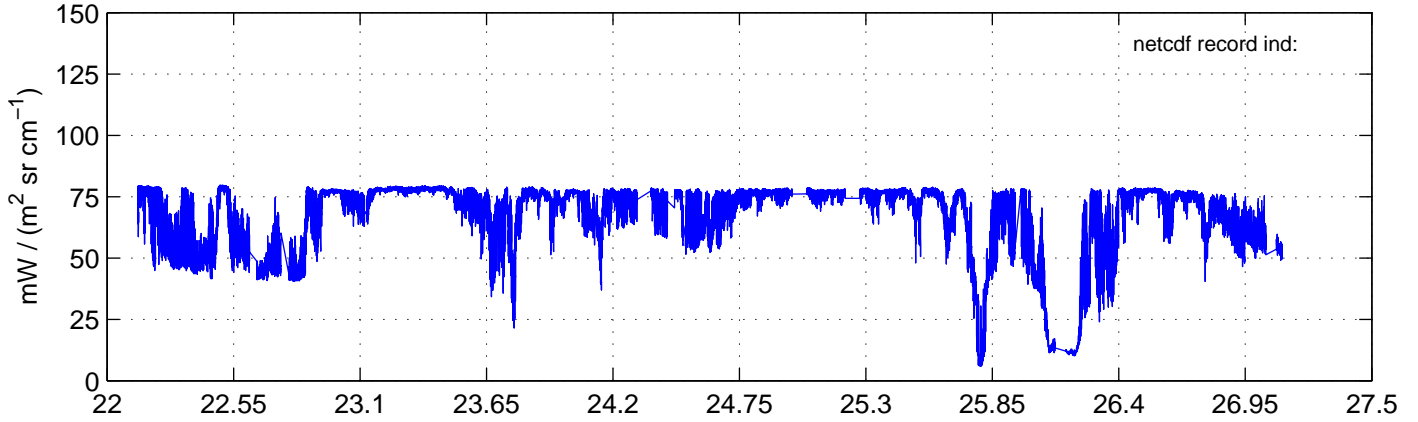

sh130919 Mean Radiance 895.00 – 900.00, good segments

sh130919 Mean Radiance 1093.00 – 1097.00, good segments

sh130919 Mean Radiance 2500.00 – 2510.00, good segments

SEGMENT