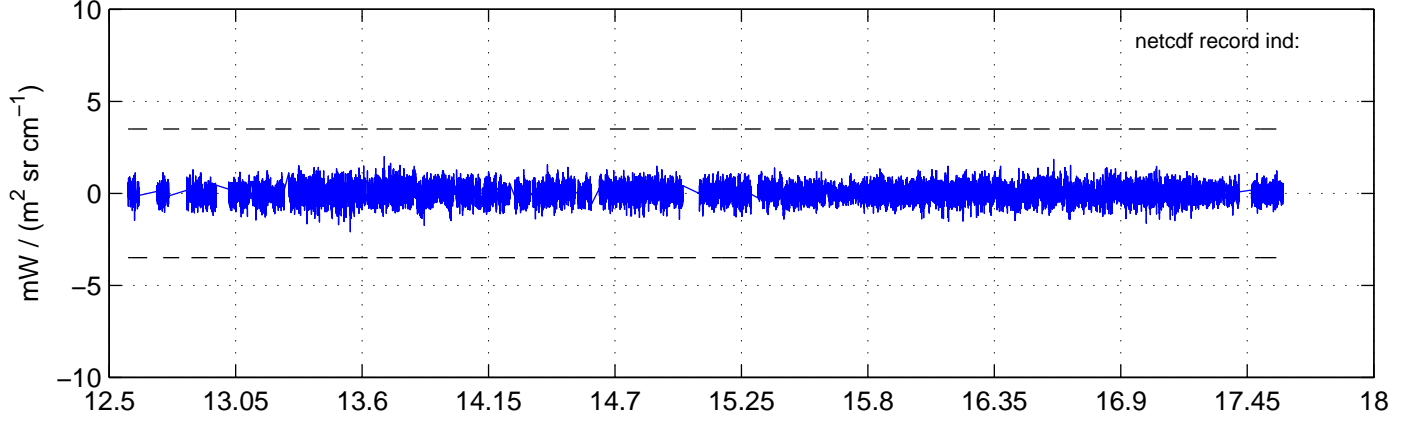

sh130919 Mean IMAG Calibrated Radiance 895.00 – 900.00, good segments

sh130919 Mean IMAG Calibrated Radiance 1093.00 – 1097.00, good segments

sh130919 Mean IMAG Calibrated Radiance 2000.00 – 2025.00, good segments

SEGMENT