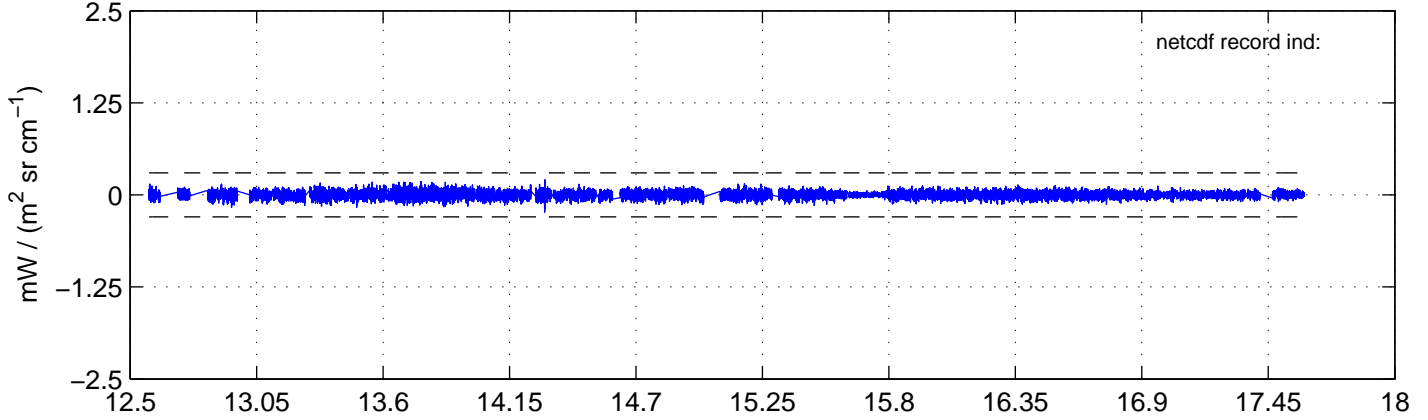

sh130919 Mean IMAG Calibrated Radiance 895.00 – 900.00, good segments

sh130919 Mean IMAG Calibrated Radiance 1093.00 – 1097.00, good segments

sh130919 Mean IMAG Calibrated Radiance 2000.00 – 2025.00, good segments

SEGMENT