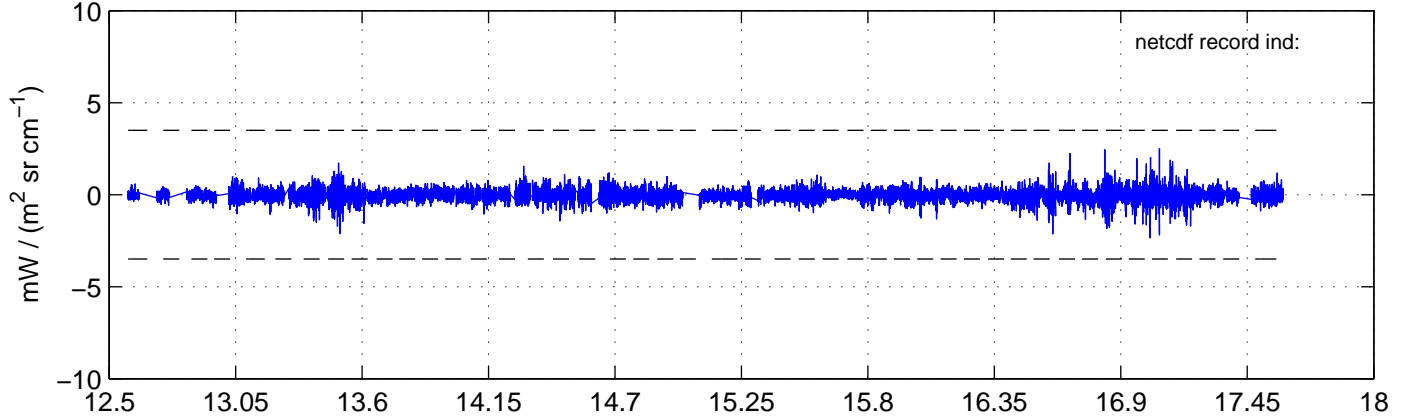

sh130919 Mean IMAG Calibrated Radiance 895.00 – 900.00, good segments

sh130919 Mean IMAG Calibrated Radiance 1093.00 – 1097.00, good segments

sh130919 Mean IMAG Calibrated Radiance 2000.00 – 2025.00, good segments

SEGMENT