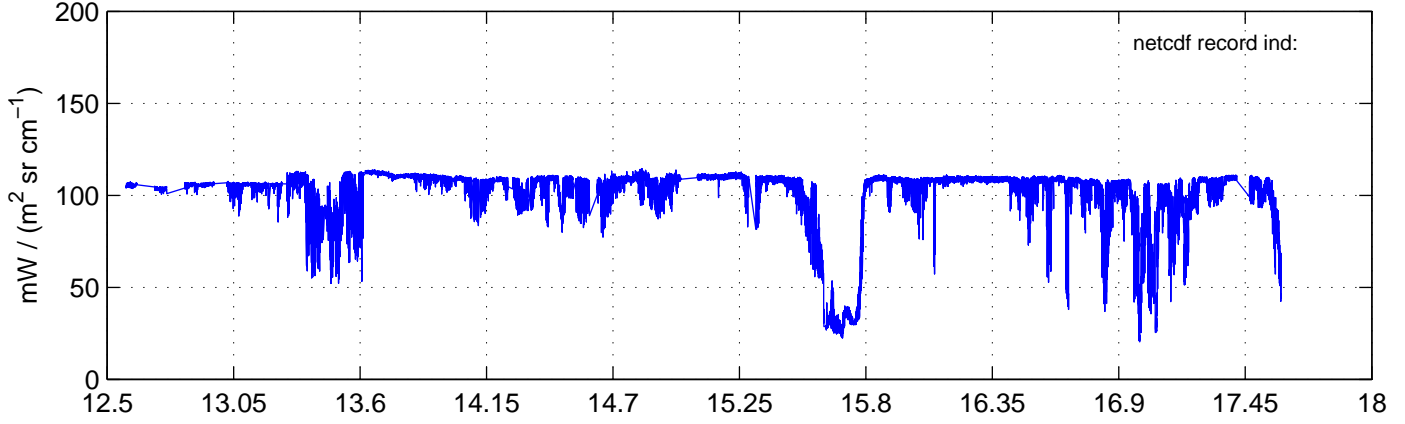

sh130919 Mean Radiance 895.00 – 900.00, good segments

sh130919 Mean Radiance 1093.00 – 1097.00, good segments

sh130919 Mean Radiance 2500.00 – 2510.00, good segments

SEGMENT