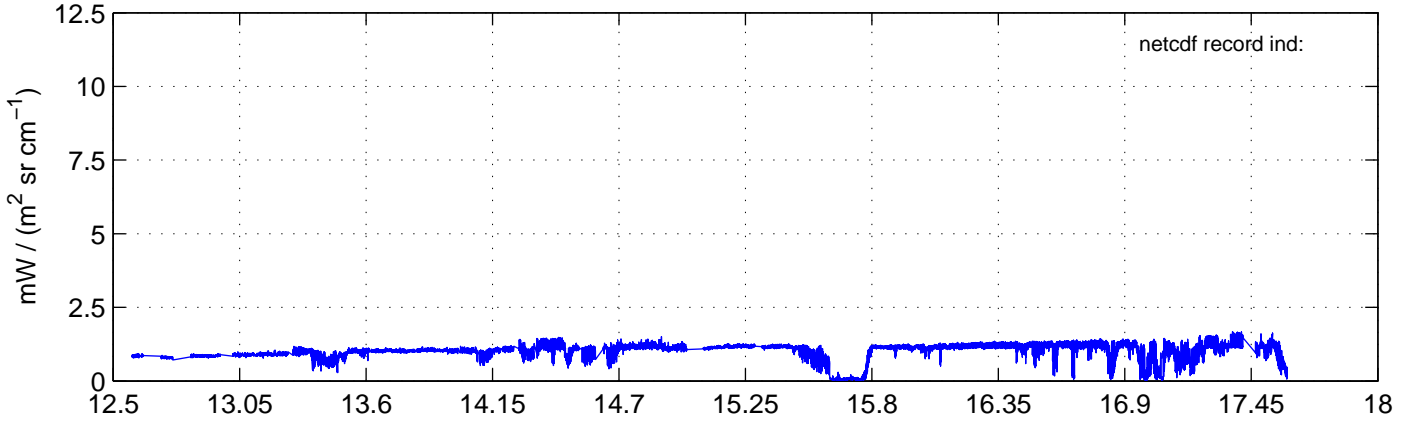

sh130919 Mean Radiance 895.00 – 900.00, good segments

sh130919 Mean Radiance 1093.00 – 1097.00, good segments

sh130919 Mean Radiance 2500.00 – 2510.00, good segments

SEGMENT