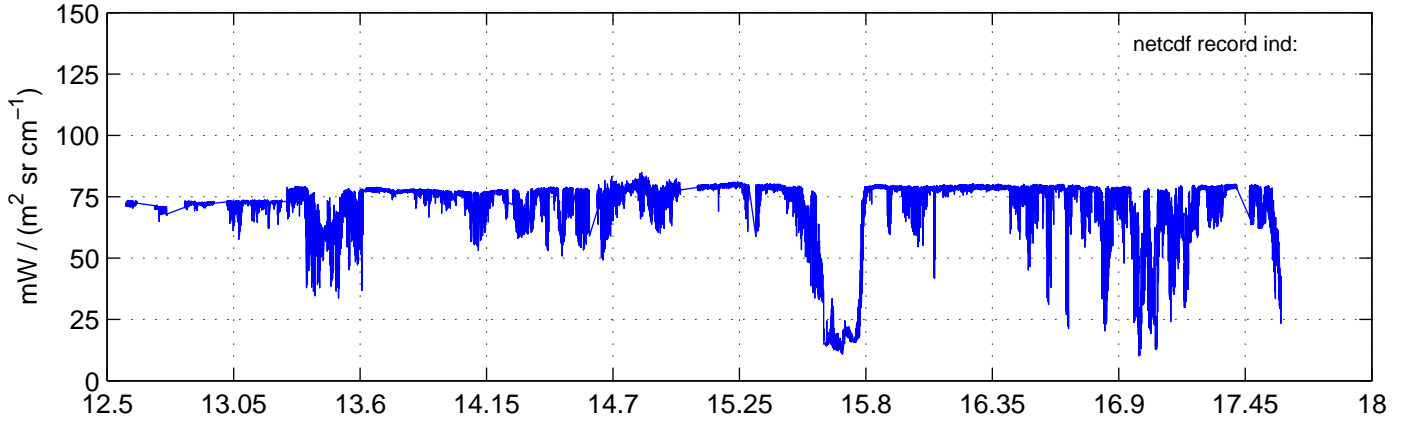

sh130919 Mean Radiance 895.00 – 900.00, good segments

sh130919 Mean Radiance 1093.00 – 1097.00, good segments

sh130919 Mean Radiance 2500.00 – 2510.00, good segments

SEGMENT