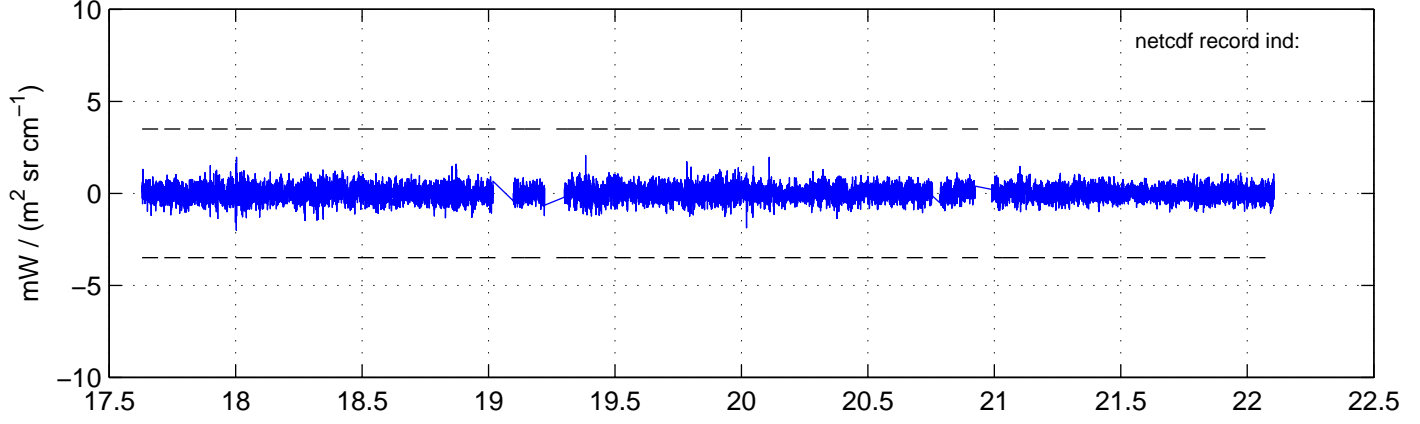

sh130919 Mean IMAG Calibrated Radiance 895.00 – 900.00, good segments

sh130919 Mean IMAG Calibrated Radiance 1093.00 – 1097.00, good segments

sh130919 Mean IMAG Calibrated Radiance 2000.00 – 2025.00, good segments

SEGMENT