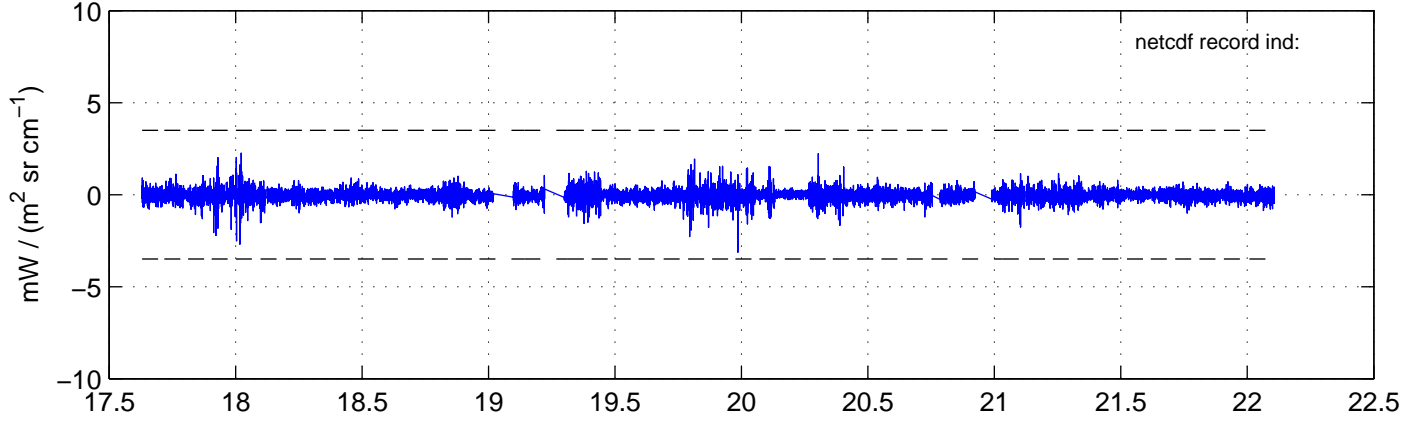

sh130919 Mean IMAG Calibrated Radiance 895.00 – 900.00, good segments

sh130919 Mean IMAG Calibrated Radiance 1093.00 – 1097.00, good segments

sh130919 Mean IMAG Calibrated Radiance 2000.00 – 2025.00, good segments

SEGMENT