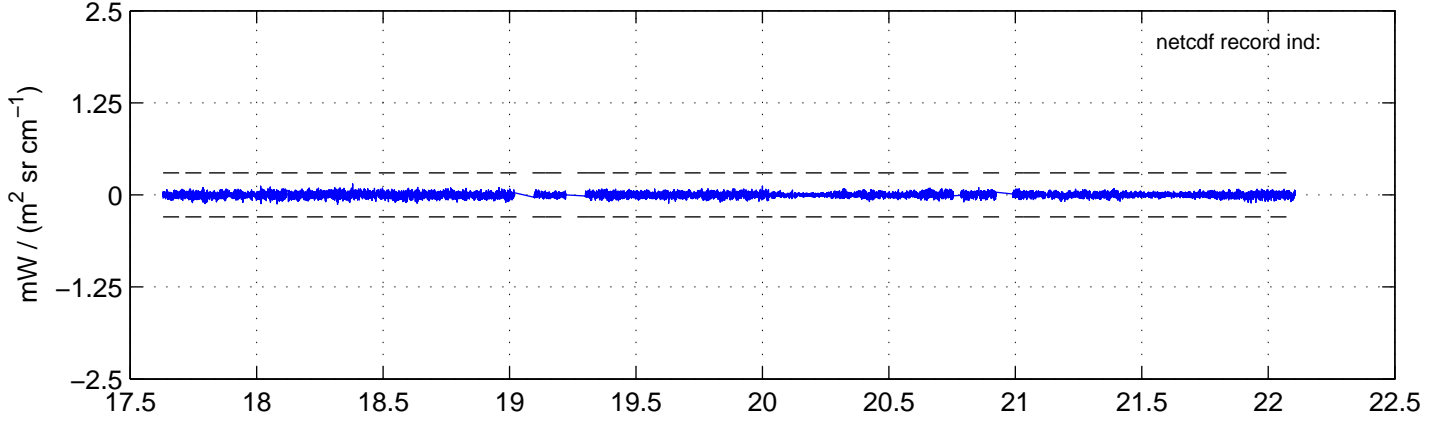

sh130919 Mean IMAG Calibrated Radiance 895.00 – 900.00, good segments

sh130919 Mean IMAG Calibrated Radiance 1093.00 – 1097.00, good segments

sh130919 Mean IMAG Calibrated Radiance 2000.00 – 2025.00, good segments

SEGMENT