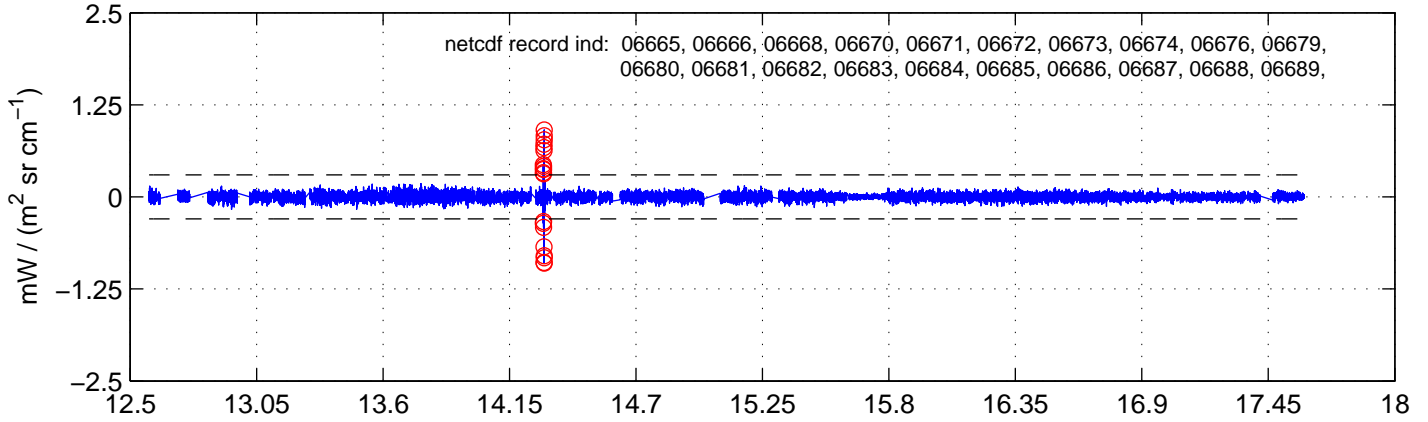

sh130919 Mean IMAG Calibrated Radiance 895.00 – 900.00, good segments

sh130919 Mean IMAG Calibrated Radiance 1093.00 – 1097.00, good segments

sh130919 Mean IMAG Calibrated Radiance 2000.00 – 2025.00, good segments

SEGMENT