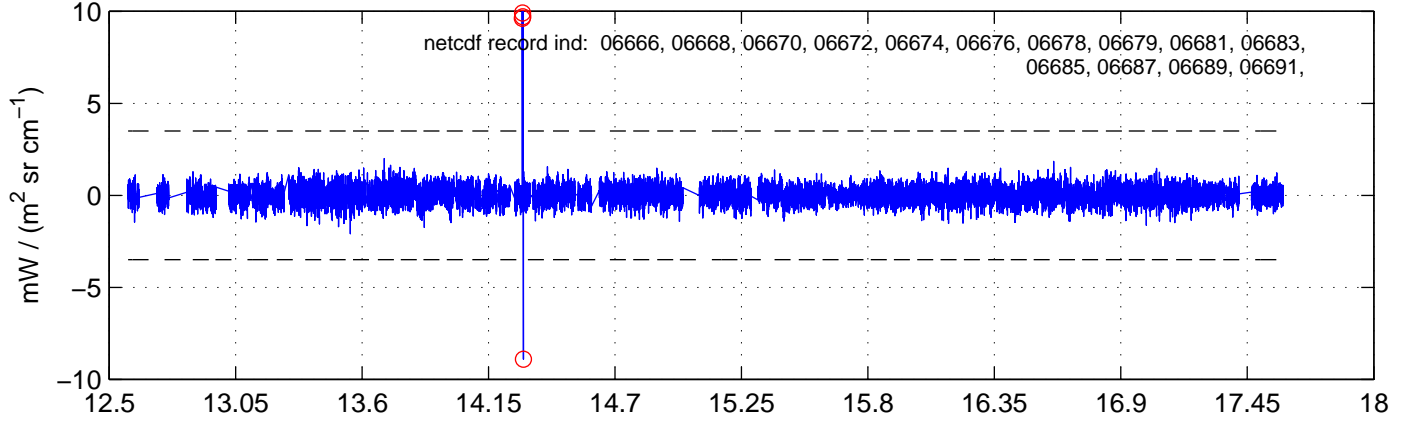

sh130919 Mean IMAG Calibrated Radiance 895.00 – 900.00, good segments

sh130919 Mean IMAG Calibrated Radiance 1093.00 – 1097.00, good segments

sh130919 Mean IMAG Calibrated Radiance 2000.00 – 2025.00, good segments

SEGMENT