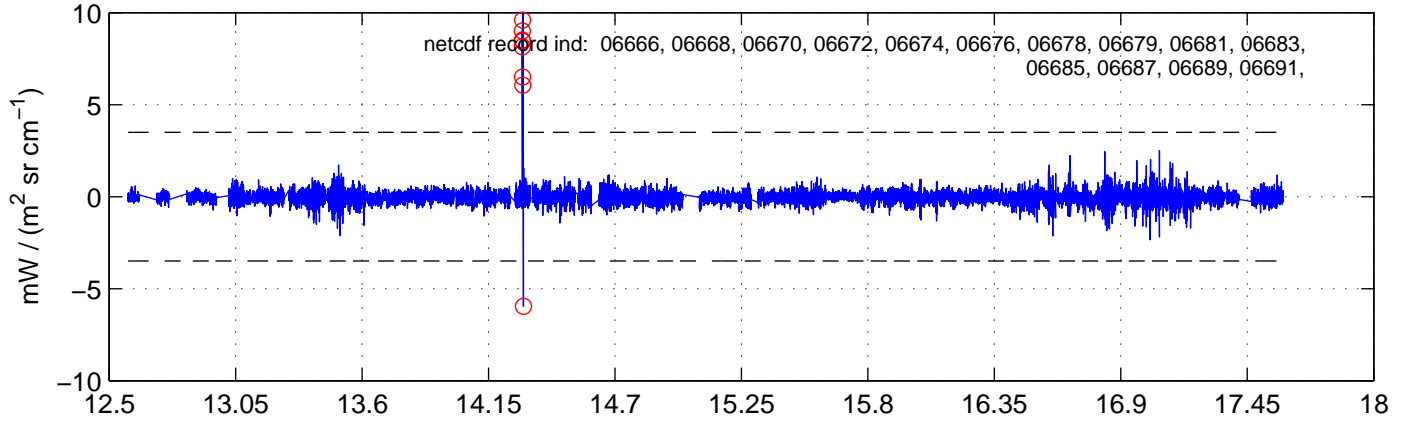

sh130919 Mean IMAG Calibrated Radiance 895.00 – 900.00, good segments

sh130919 Mean IMAG Calibrated Radiance 1093.00 – 1097.00, good segments

sh130919 Mean IMAG Calibrated Radiance 2000.00 – 2025.00, good segments

SEGMENT