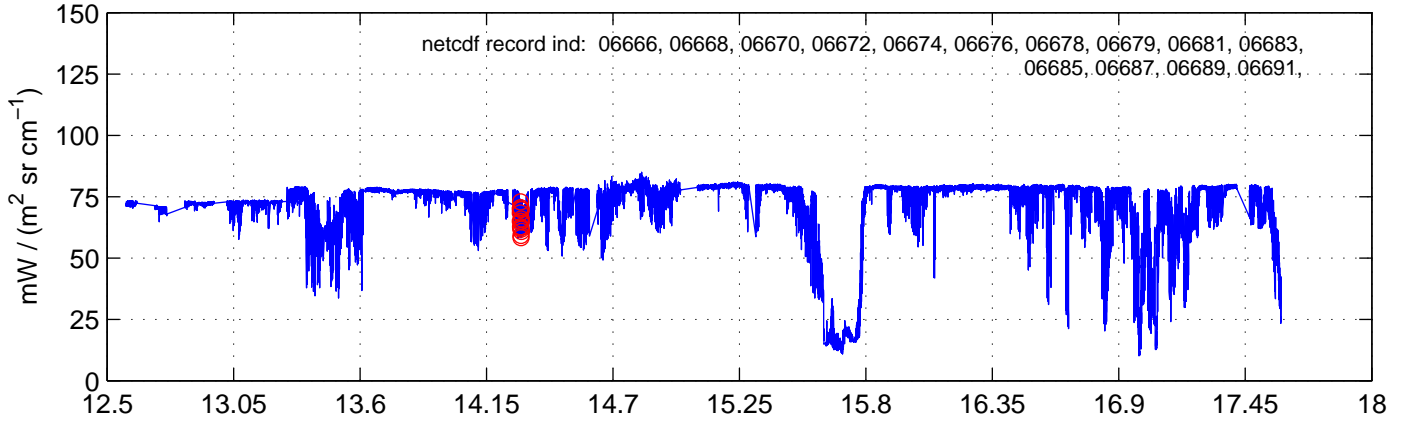

sh130919 Mean Radiance 895.00 – 900.00, good segments

sh130919 Mean Radiance 1093.00 – 1097.00, good segments

sh130919 Mean Radiance 2500.00 – 2510.00, good segments

SEGMENT