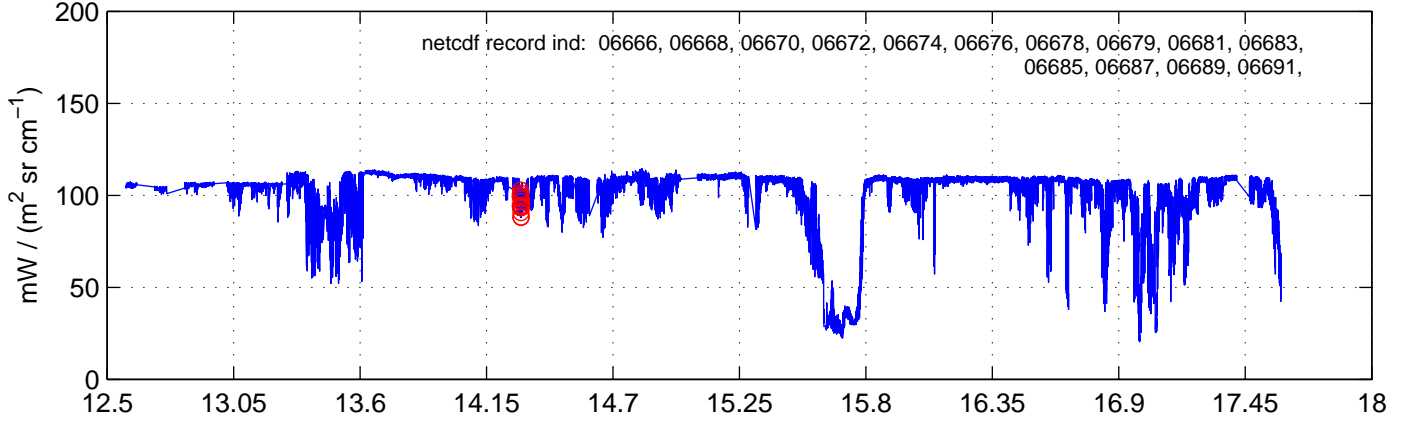

sh130919 Mean Radiance 895.00 – 900.00, good segments

sh130919 Mean Radiance 1093.00 – 1097.00, good segments

sh130919 Mean Radiance 2500.00 – 2510.00, good segments

SEGMENT