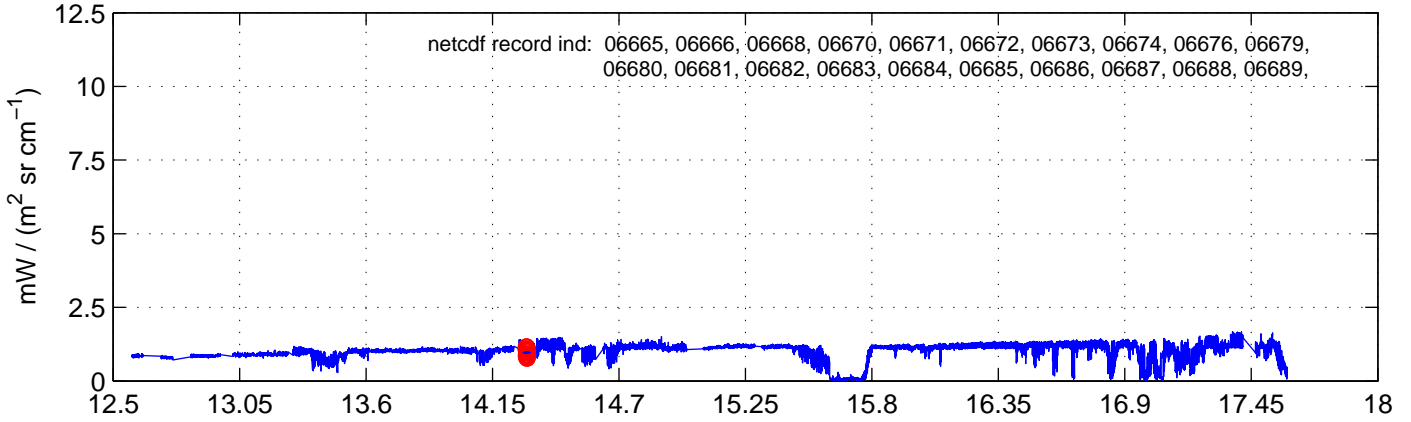

sh130919 Mean Radiance 895.00 – 900.00, good segments

sh130919 Mean Radiance 1093.00 – 1097.00, good segments

sh130919 Mean Radiance 2500.00 – 2510.00, good segments

SEGMENT