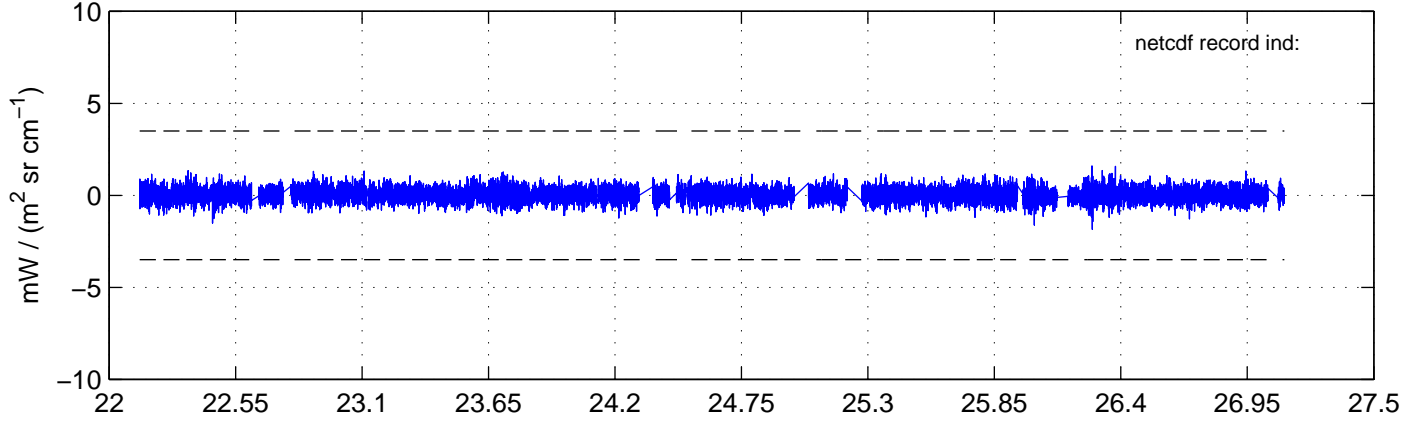

sh130919 Mean IMAG Calibrated Radiance 895.00 – 900.00, good segments

sh130919 Mean IMAG Calibrated Radiance 1093.00 – 1097.00, good segments

sh130919 Mean IMAG Calibrated Radiance 2000.00 – 2025.00, good segments

SEGMENT