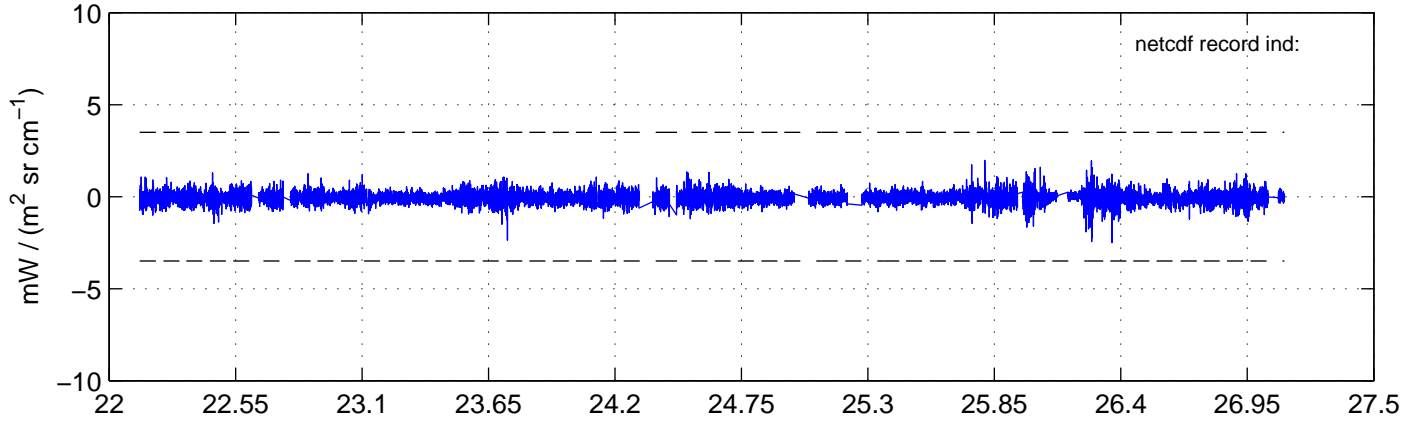

sh130919 Mean IMAG Calibrated Radiance 895.00 – 900.00, good segments

sh130919 Mean IMAG Calibrated Radiance 1093.00 – 1097.00, good segments

sh130919 Mean IMAG Calibrated Radiance 2000.00 – 2025.00, good segments

SEGMENT