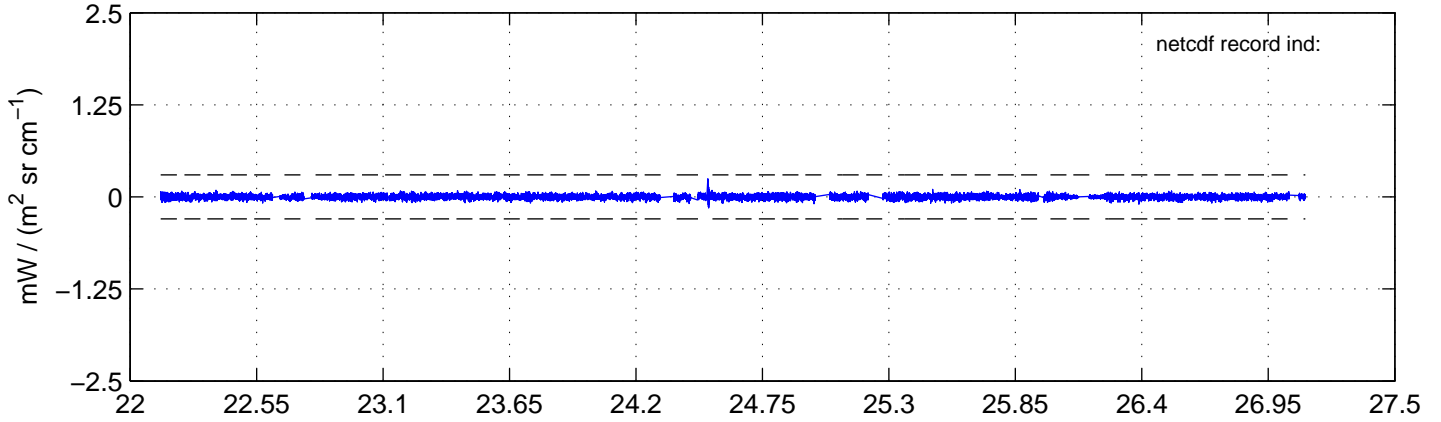

sh130919 Mean IMAG Calibrated Radiance 895.00 – 900.00, good segments

sh130919 Mean IMAG Calibrated Radiance 1093.00 – 1097.00, good segments

sh130919 Mean IMAG Calibrated Radiance 2000.00 – 2025.00, good segments

SEGMENT