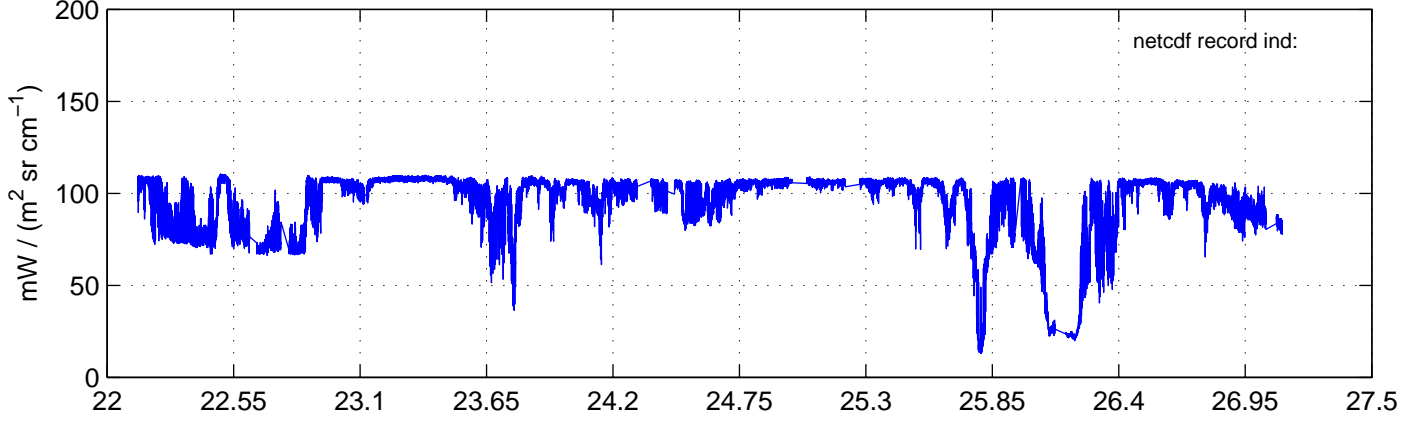

sh130919 Mean Radiance 895.00 – 900.00, good segments

sh130919 Mean Radiance 1093.00 – 1097.00, good segments

sh130919 Mean Radiance 2500.00 – 2510.00, good segments

SEGMENT