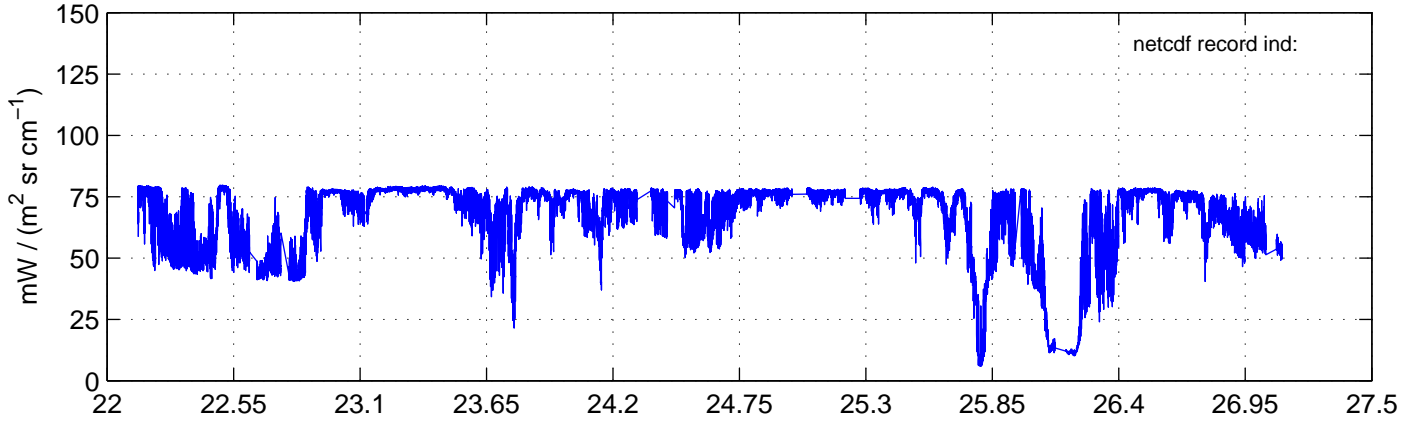

sh130919 Mean Radiance 895.00 – 900.00, good segments

sh130919 Mean Radiance 1093.00 – 1097.00, good segments

sh130919 Mean Radiance 2500.00 – 2510.00, good segments

SEGMENT