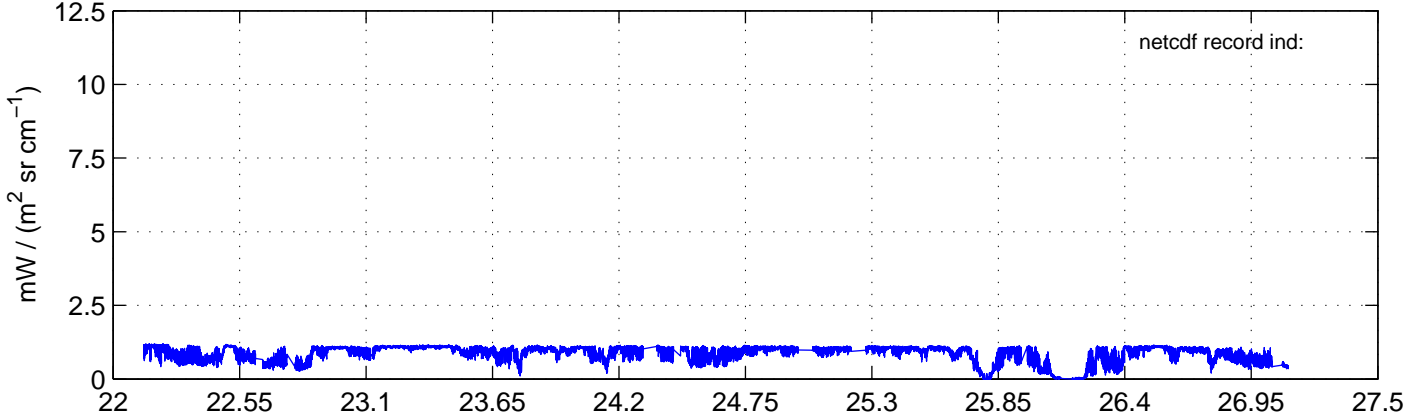

sh130919 Mean Radiance 895.00 – 900.00, good segments

sh130919 Mean Radiance 1093.00 – 1097.00, good segments

sh130919 Mean Radiance 2500.00 – 2510.00, good segments

SEGMENT