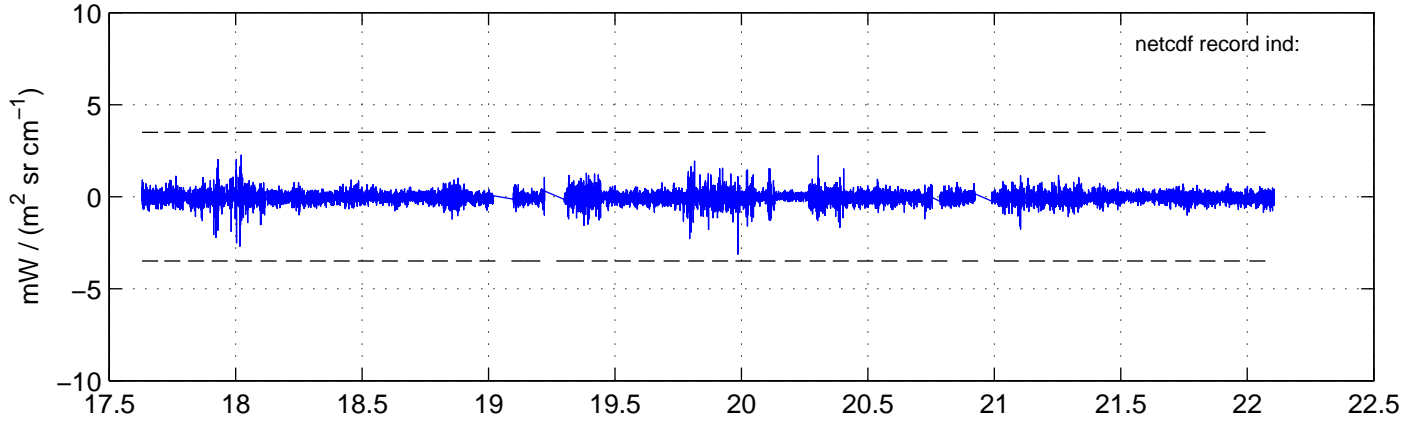

sh130919 Mean IMAG Calibrated Radiance 895.00 – 900.00, good segments

sh130919 Mean IMAG Calibrated Radiance 1093.00 – 1097.00, good segments

sh130919 Mean IMAG Calibrated Radiance 2000.00 – 2025.00, good segments

SEGMENT