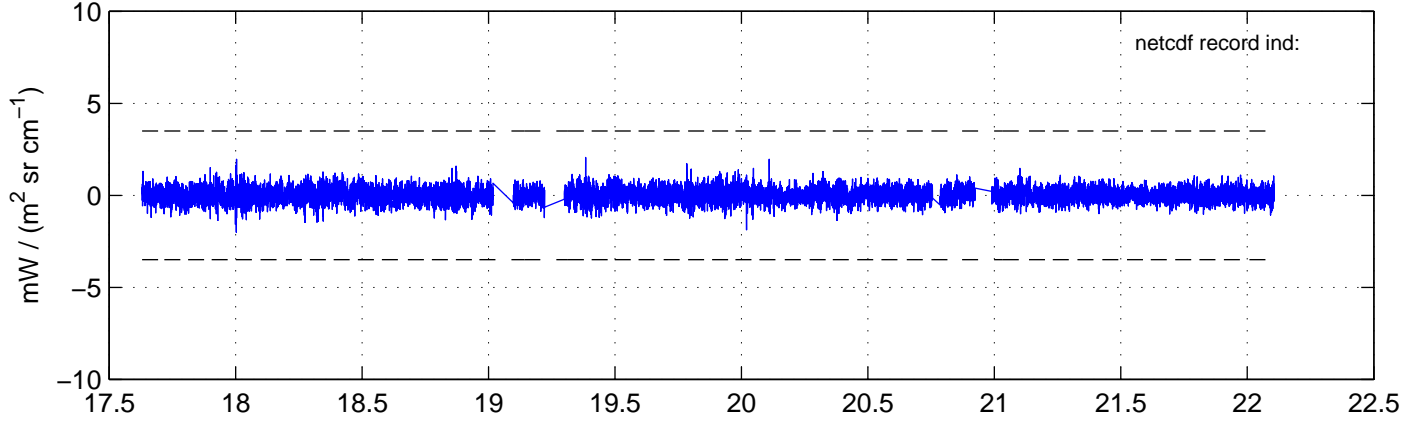

sh130919 Mean IMAG Calibrated Radiance 895.00 – 900.00, good segments

sh130919 Mean IMAG Calibrated Radiance 1093.00 – 1097.00, good segments

sh130919 Mean IMAG Calibrated Radiance 2000.00 – 2025.00, good segments

SEGMENT