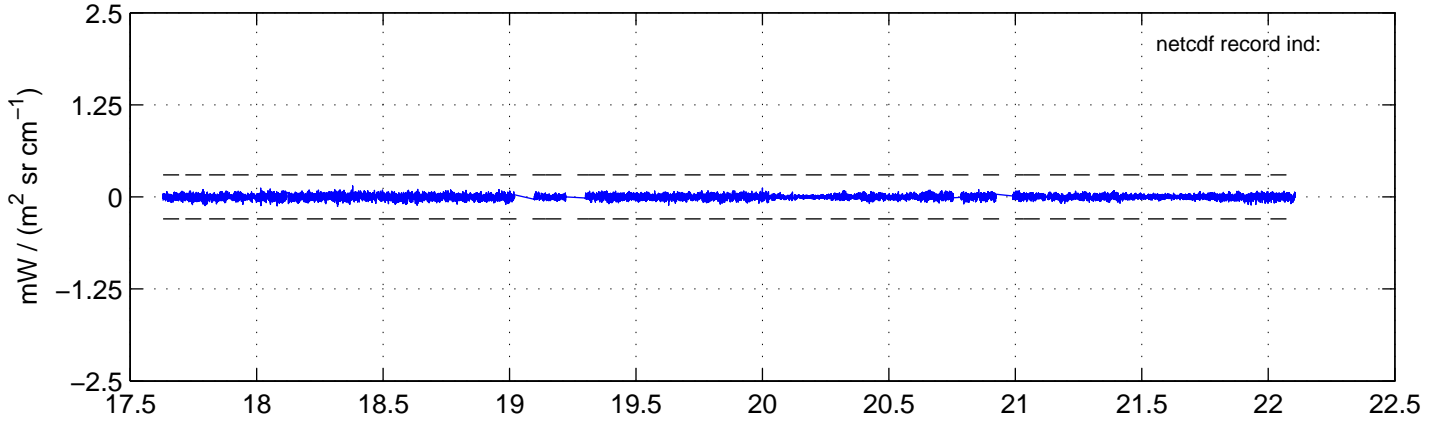

sh130919 Mean IMAG Calibrated Radiance 895.00 – 900.00, good segments

sh130919 Mean IMAG Calibrated Radiance 1093.00 – 1097.00, good segments

sh130919 Mean IMAG Calibrated Radiance 2000.00 – 2025.00, good segments

SEGMENT