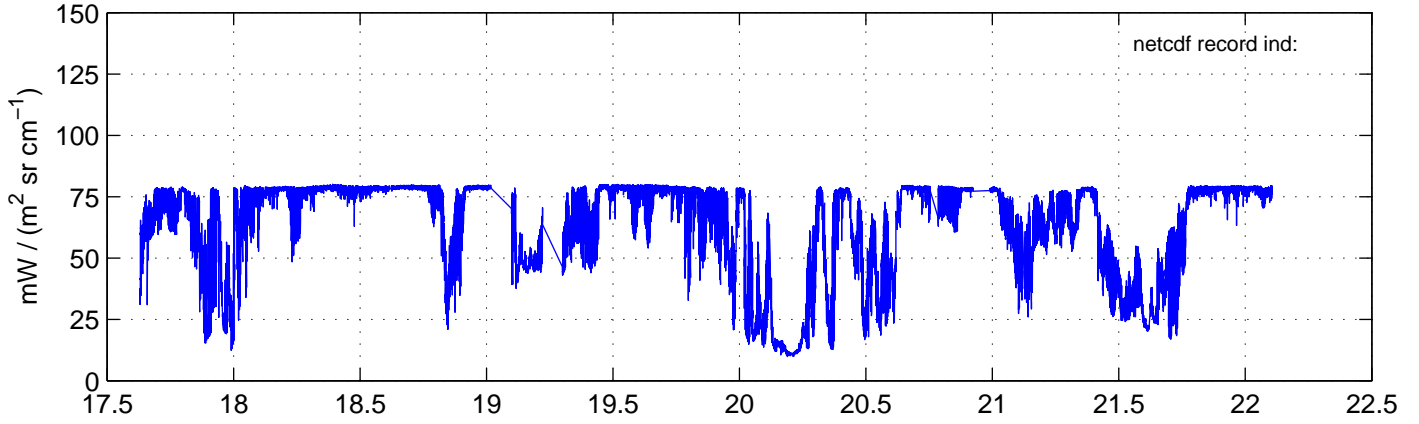

sh130919 Mean Radiance 895.00 – 900.00, good segments

sh130919 Mean Radiance 1093.00 – 1097.00, good segments

sh130919 Mean Radiance 2500.00 – 2510.00, good segments

SEGMENT