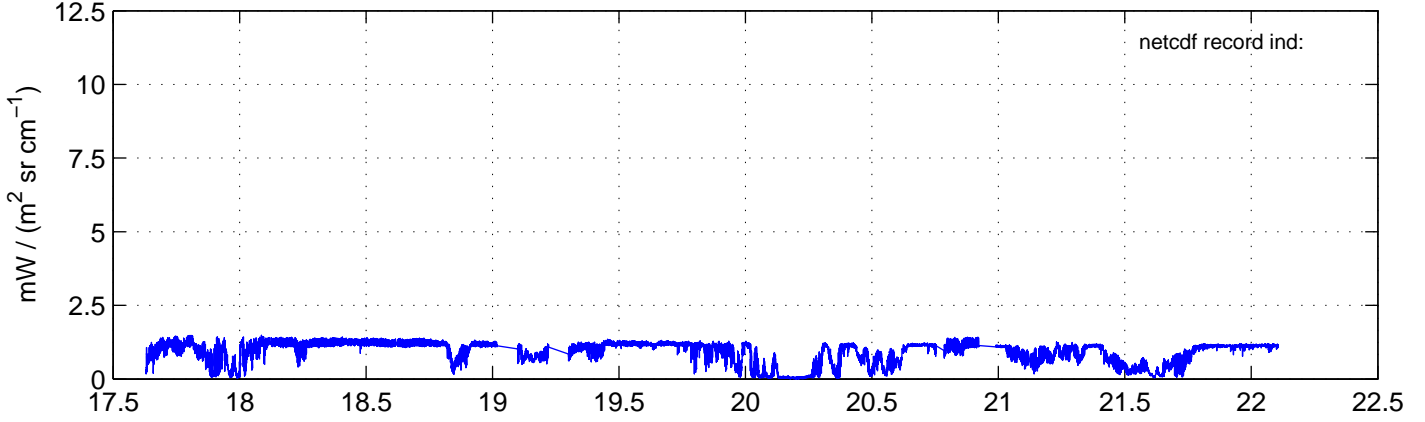

sh130919 Mean Radiance 895.00 – 900.00, good segments

sh130919 Mean Radiance 1093.00 – 1097.00, good segments

sh130919 Mean Radiance 2500.00 – 2510.00, good segments

SEGMENT