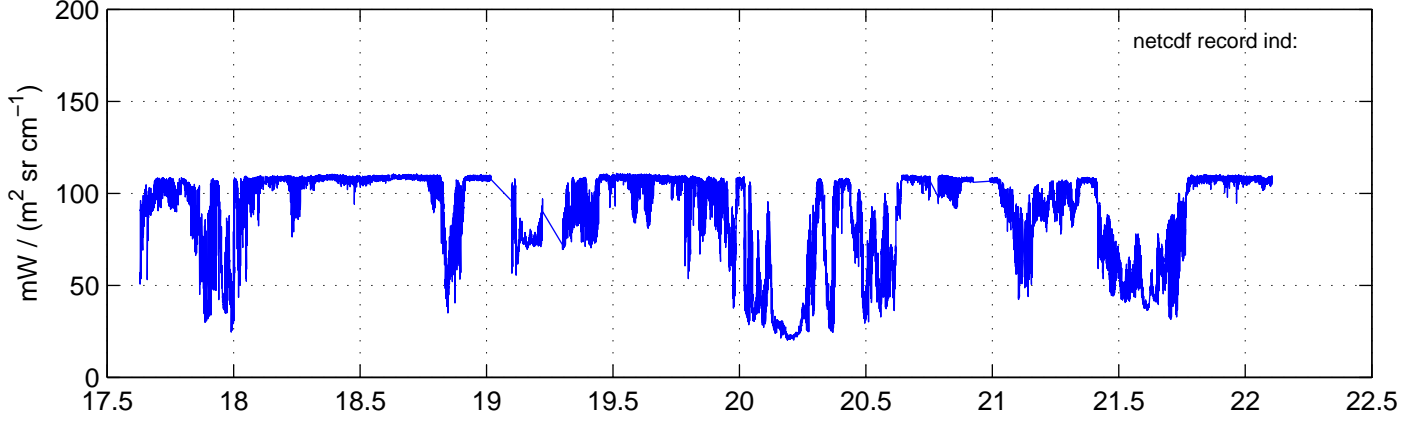

sh130919 Mean Radiance 895.00 – 900.00, good segments

sh130919 Mean Radiance 1093.00 – 1097.00, good segments

sh130919 Mean Radiance 2500.00 – 2510.00, good segments

SEGMENT