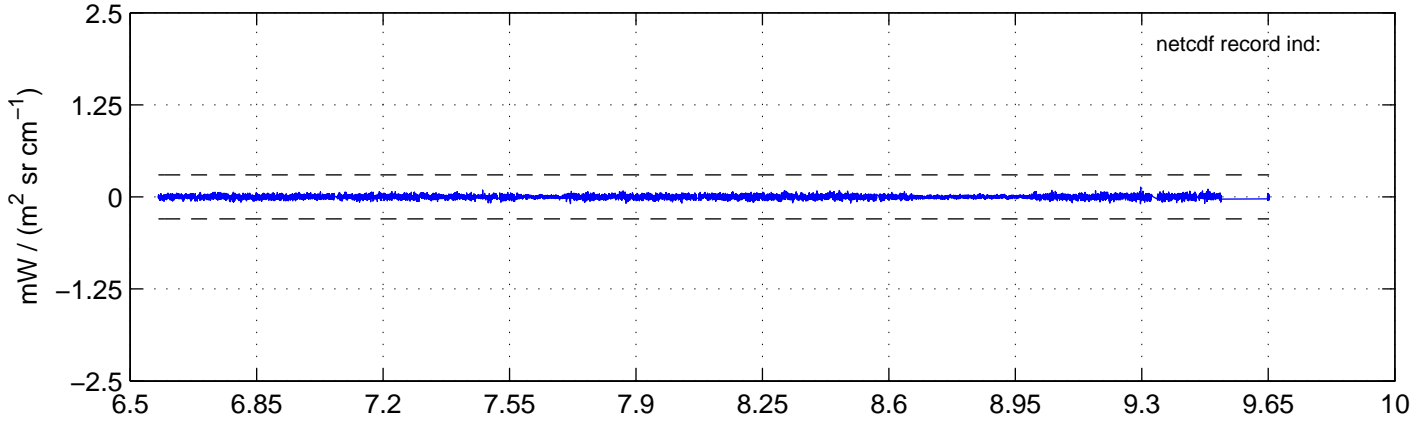

sh130917 Mean IMAG Calibrated Radiance 895.00 – 900.00, good segments

sh130917 Mean IMAG Calibrated Radiance 1093.00 – 1097.00, good segments

sh130917 Mean IMAG Calibrated Radiance 2000.00 – 2025.00, good segments

SEGMENT