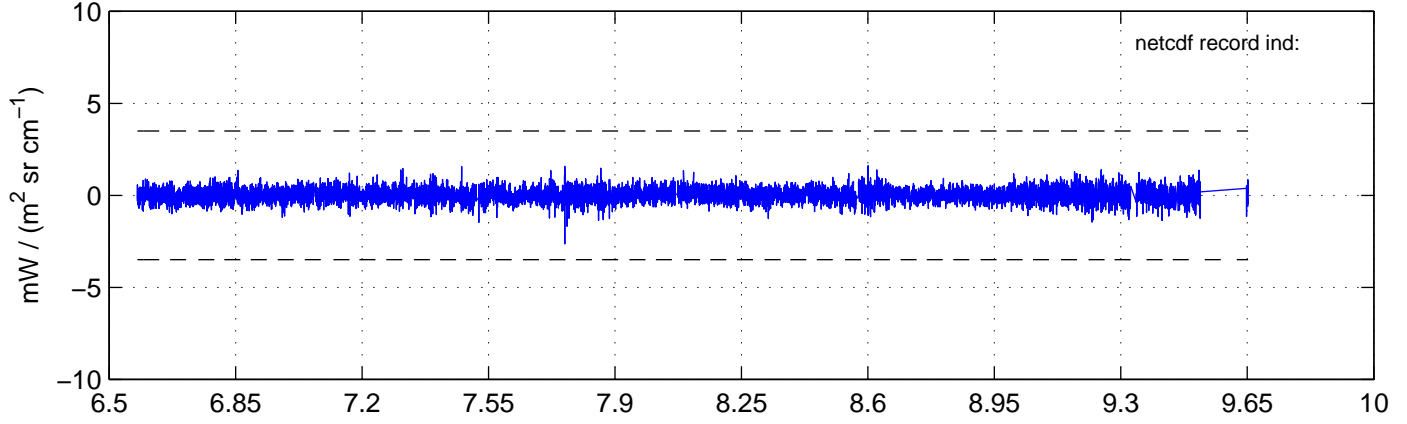

sh130917 Mean IMAG Calibrated Radiance 895.00 – 900.00, good segments

sh130917 Mean IMAG Calibrated Radiance 1093.00 – 1097.00, good segments

sh130917 Mean IMAG Calibrated Radiance 2000.00 – 2025.00, good segments

SEGMENT