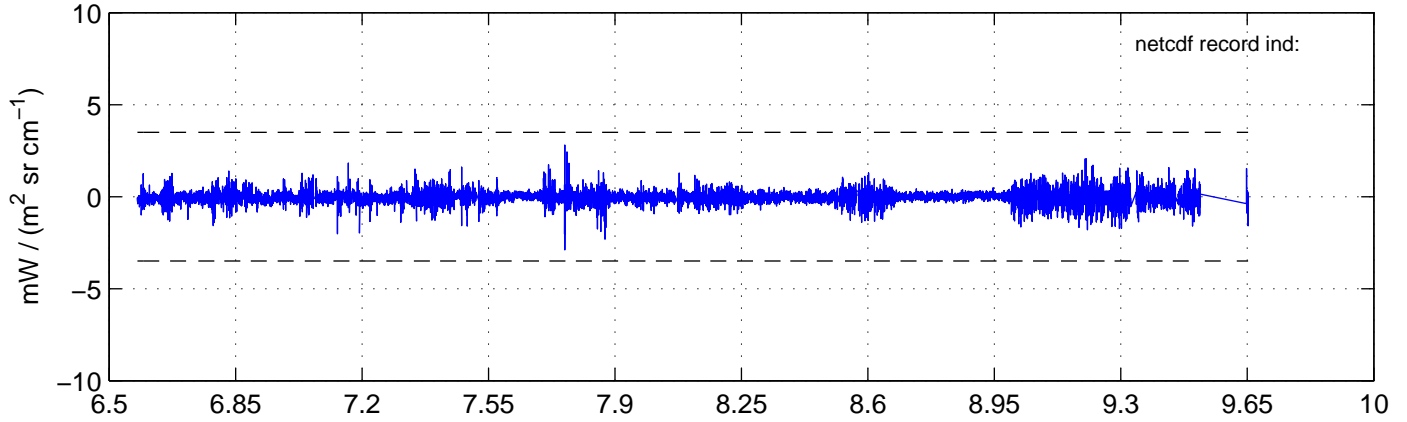

sh130917 Mean IMAG Calibrated Radiance 895.00 – 900.00, good segments

sh130917 Mean IMAG Calibrated Radiance 1093.00 – 1097.00, good segments

sh130917 Mean IMAG Calibrated Radiance 2000.00 – 2025.00, good segments

SEGMENT