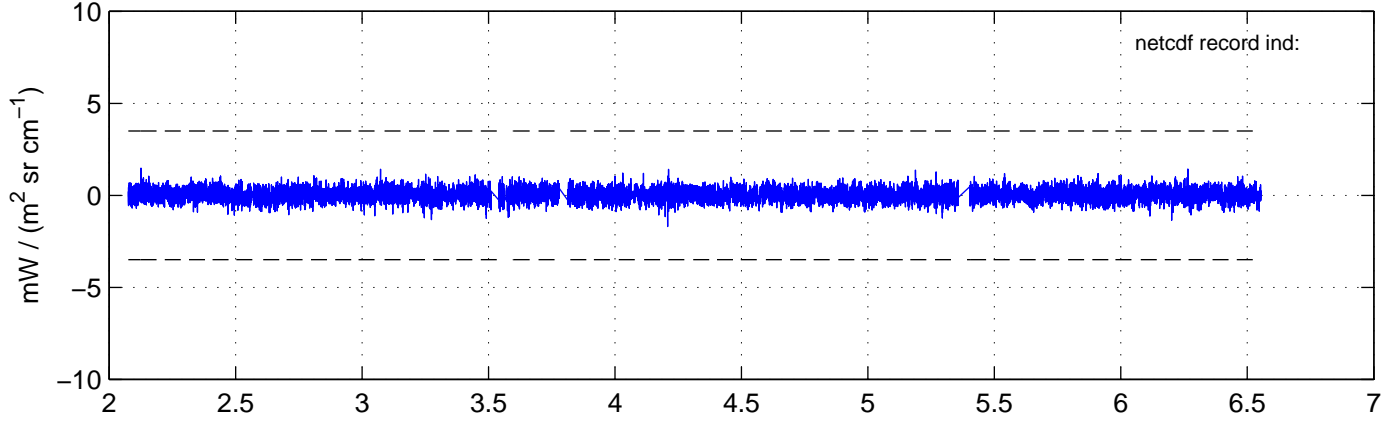

sh130917 Mean IMAG Calibrated Radiance 895.00 – 900.00, good segments

sh130917 Mean IMAG Calibrated Radiance 1093.00 – 1097.00, good segments

sh130917 Mean IMAG Calibrated Radiance 2000.00 – 2025.00, good segments

SEGMENT