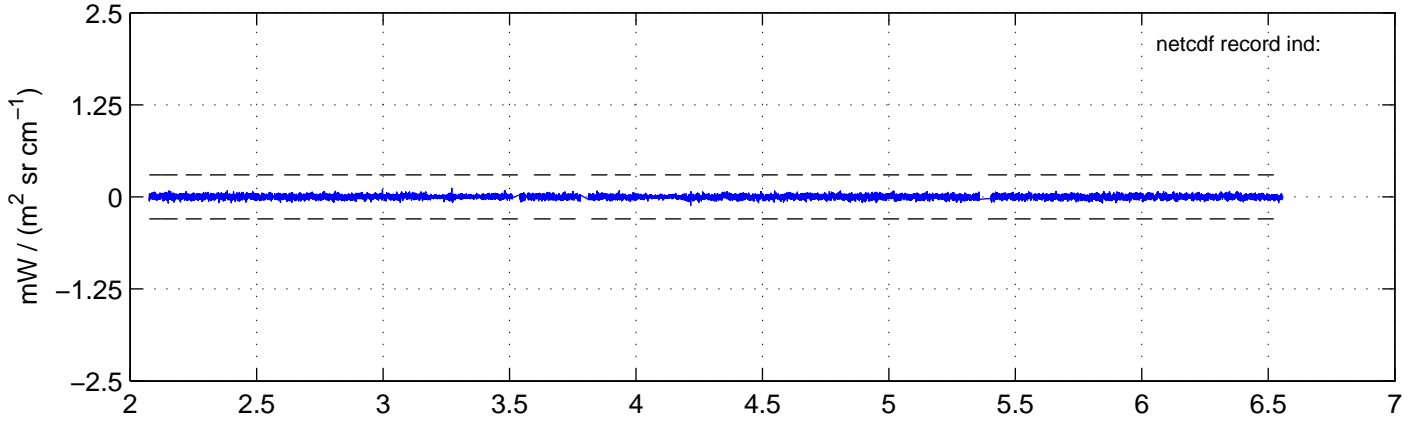

sh130917 Mean IMAG Calibrated Radiance 895.00 – 900.00, good segments

sh130917 Mean IMAG Calibrated Radiance 1093.00 – 1097.00, good segments

sh130917 Mean IMAG Calibrated Radiance 2000.00 – 2025.00, good segments

SEGMENT