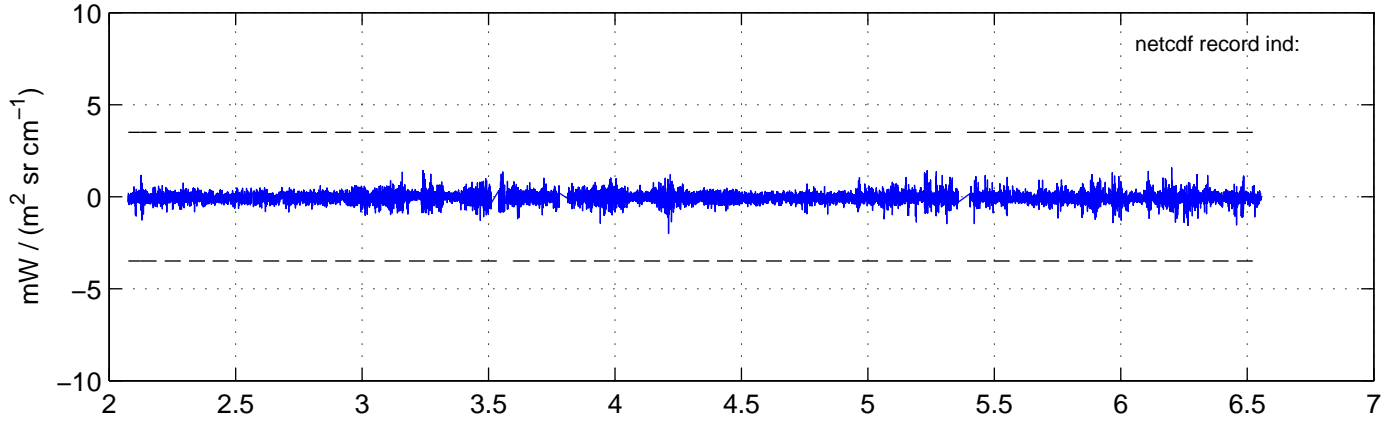

sh130917 Mean IMAG Calibrated Radiance 895.00 – 900.00, good segments

sh130917 Mean IMAG Calibrated Radiance 1093.00 – 1097.00, good segments

sh130917 Mean IMAG Calibrated Radiance 2000.00 – 2025.00, good segments

SEGMENT