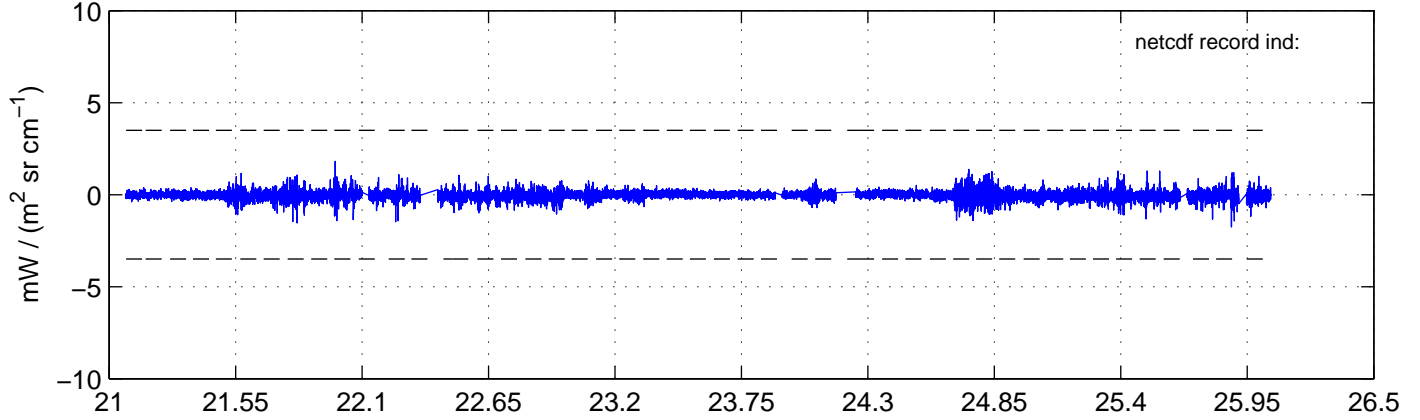

sh130916 Mean IMAG Calibrated Radiance 895.00 – 900.00, good segments

sh130916 Mean IMAG Calibrated Radiance 1093.00 – 1097.00, good segments

sh130916 Mean IMAG Calibrated Radiance 2000.00 – 2025.00, good segments

SEGMENT