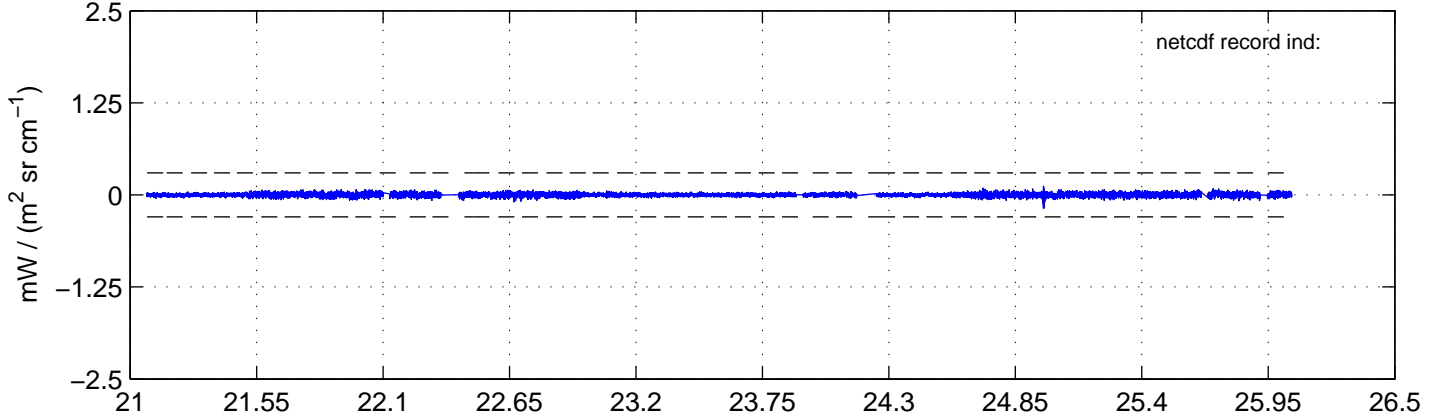

sh130916 Mean IMAG Calibrated Radiance 895.00 – 900.00, good segments

sh130916 Mean IMAG Calibrated Radiance 1093.00 – 1097.00, good segments

sh130916 Mean IMAG Calibrated Radiance 2000.00 – 2025.00, good segments

SEGMENT