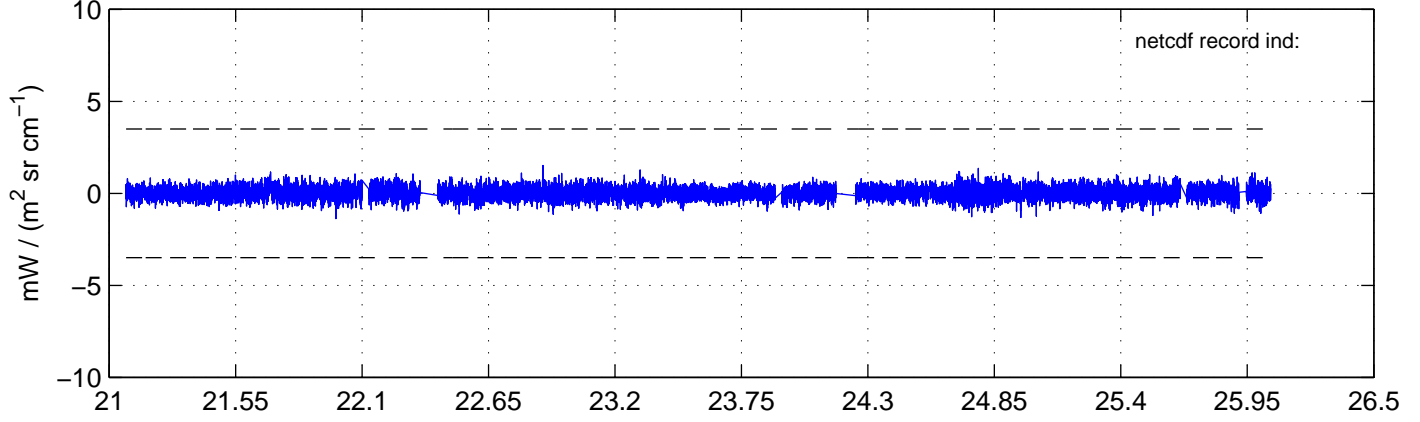

sh130916 Mean IMAG Calibrated Radiance 895.00 – 900.00, good segments

sh130916 Mean IMAG Calibrated Radiance 1093.00 – 1097.00, good segments

sh130916 Mean IMAG Calibrated Radiance 2000.00 – 2025.00, good segments

SEGMENT