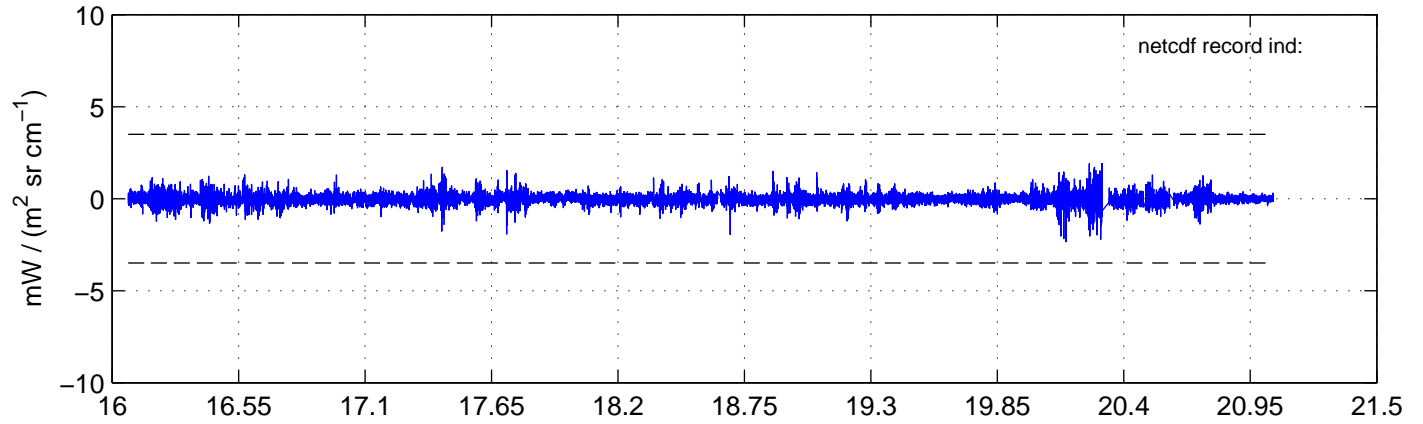

sh130916 Mean IMAG Calibrated Radiance 895.00 – 900.00, good segments

sh130916 Mean IMAG Calibrated Radiance 1093.00 – 1097.00, good segments

sh130916 Mean IMAG Calibrated Radiance 2000.00 – 2025.00, good segments

SEGMENT