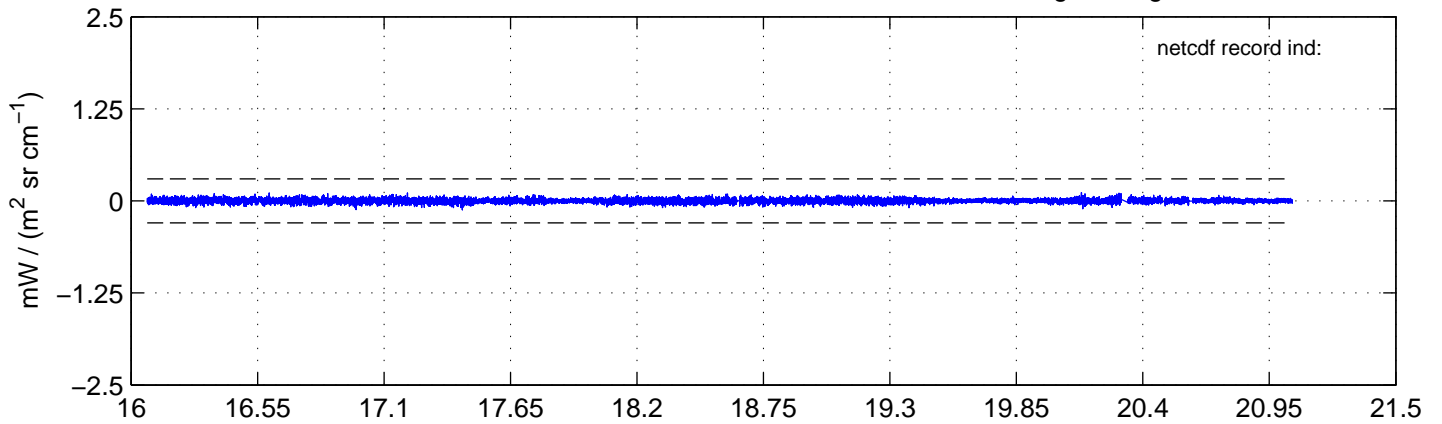

sh130916 Mean IMAG Calibrated Radiance 895.00 – 900.00, good segments

sh130916 Mean IMAG Calibrated Radiance 1093.00 – 1097.00, good segments

sh130916 Mean IMAG Calibrated Radiance 2000.00 – 2025.00, good segments

SEGMENT