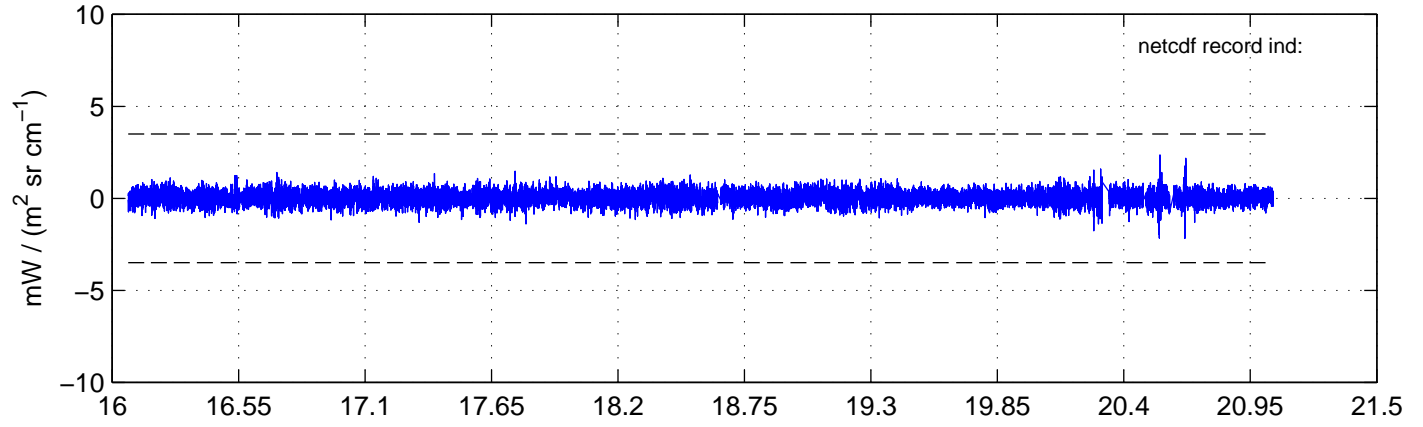

sh130916 Mean IMAG Calibrated Radiance 895.00 – 900.00, good segments

sh130916 Mean IMAG Calibrated Radiance 1093.00 – 1097.00, good segments

sh130916 Mean IMAG Calibrated Radiance 2000.00 – 2025.00, good segments

SEGMENT