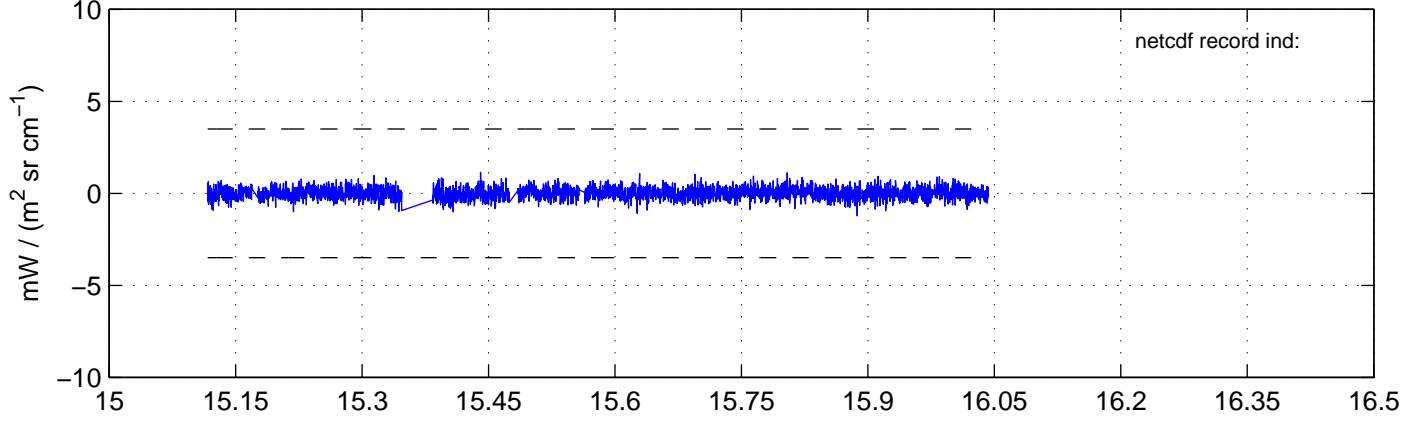

sh130916 Mean IMAG Calibrated Radiance 895.00 – 900.00, good segments

sh130916 Mean IMAG Calibrated Radiance 1093.00 – 1097.00, good segments

sh130916 Mean IMAG Calibrated Radiance 2000.00 – 2025.00, good segments

SEGMENT