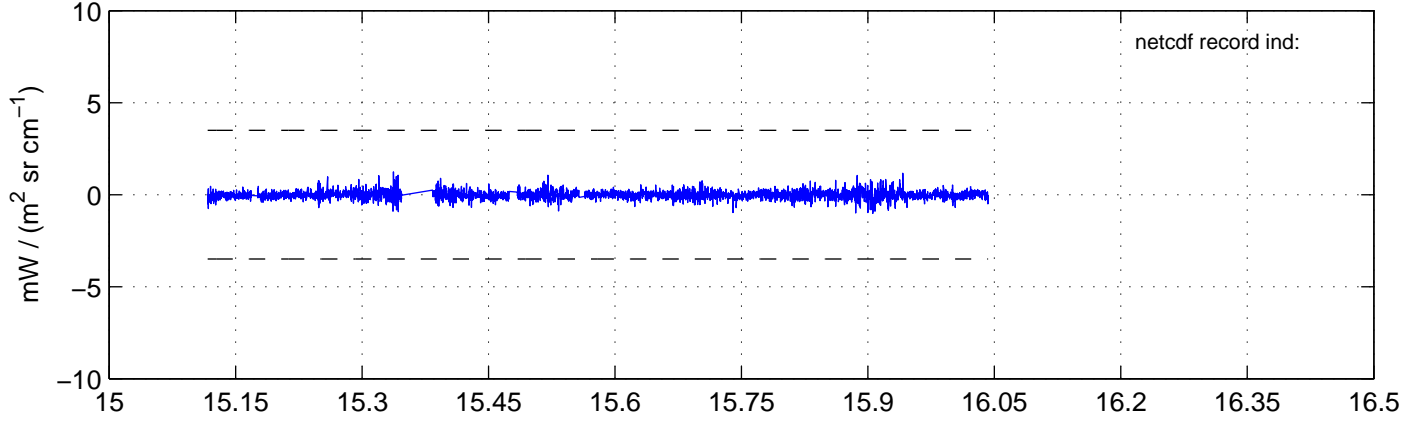

sh130916 Mean IMAG Calibrated Radiance 895.00 – 900.00, good segments

sh130916 Mean IMAG Calibrated Radiance 1093.00 – 1097.00, good segments

sh130916 Mean IMAG Calibrated Radiance 2000.00 – 2025.00, good segments

SEGMENT