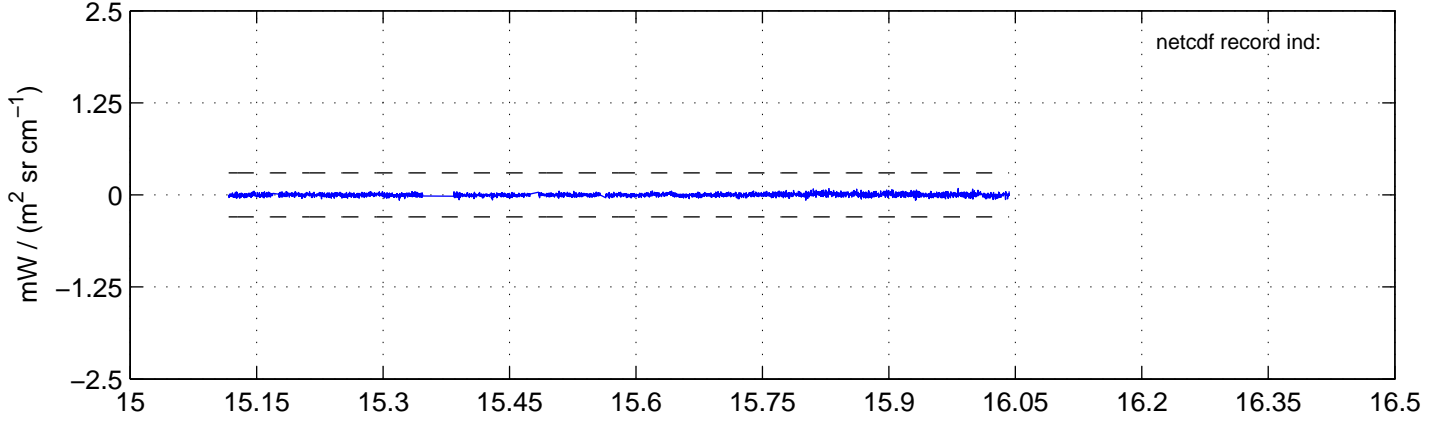

sh130916 Mean IMAG Calibrated Radiance 895.00 – 900.00, good segments

sh130916 Mean IMAG Calibrated Radiance 1093.00 – 1097.00, good segments

sh130916 Mean IMAG Calibrated Radiance 2000.00 – 2025.00, good segments

SEGMENT