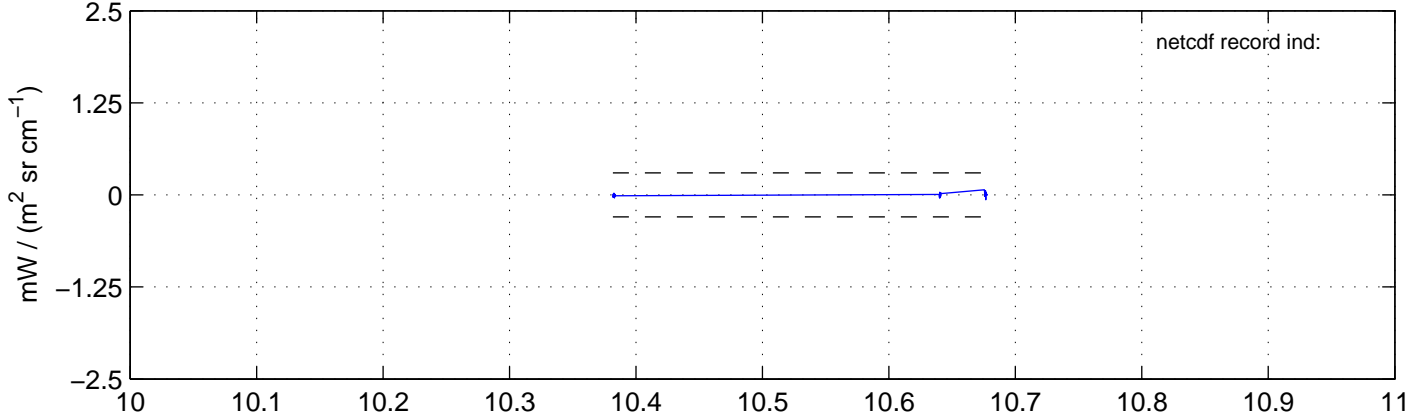

sh130917 Mean IMAG Calibrated Radiance 895.00 – 900.00, good segments

sh130917 Mean IMAG Calibrated Radiance 1093.00 – 1097.00, good segments

sh130917 Mean IMAG Calibrated Radiance 2000.00 – 2025.00, good segments

SEGMENT