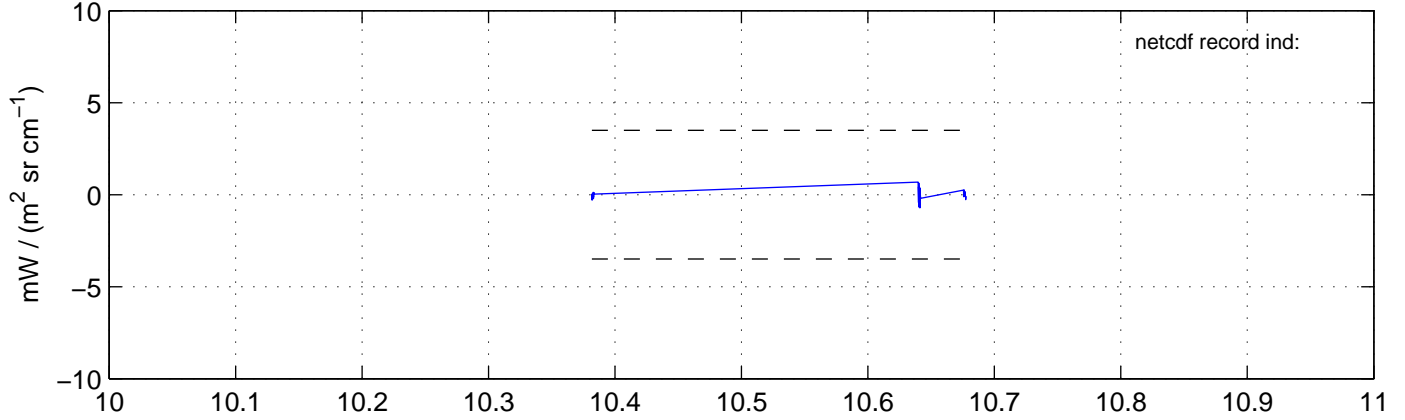

sh130917 Mean IMAG Calibrated Radiance 895.00 – 900.00, good segments

sh130917 Mean IMAG Calibrated Radiance 1093.00 – 1097.00, good segments

sh130917 Mean IMAG Calibrated Radiance 2000.00 – 2025.00, good segments