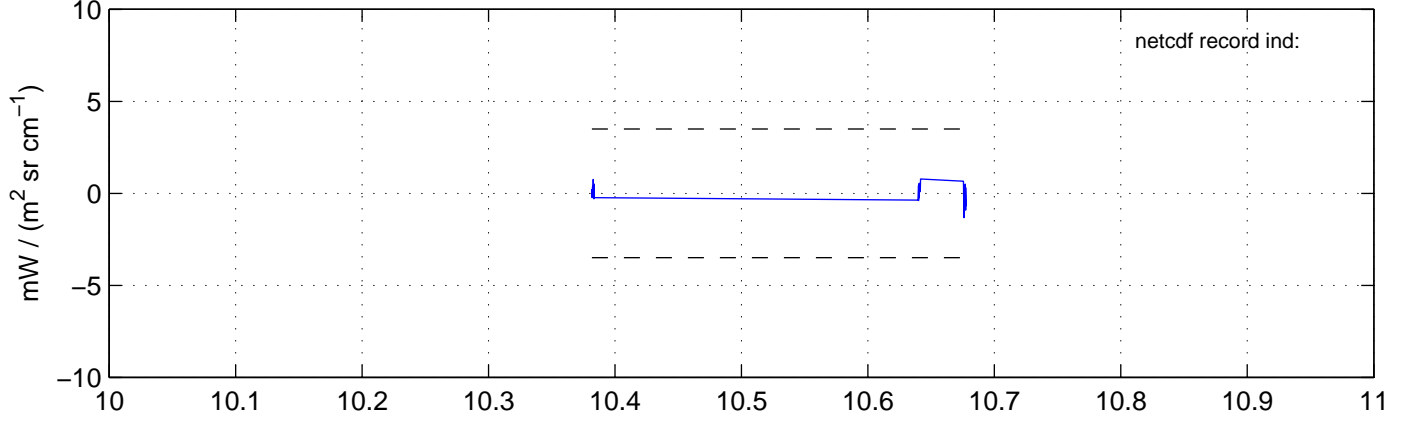

sh130917 Mean IMAG Calibrated Radiance 895.00 – 900.00, good segments

sh130917 Mean IMAG Calibrated Radiance 1093.00 – 1097.00, good segments

sh130917 Mean IMAG Calibrated Radiance 2000.00 – 2025.00, good segments

SEGMENT