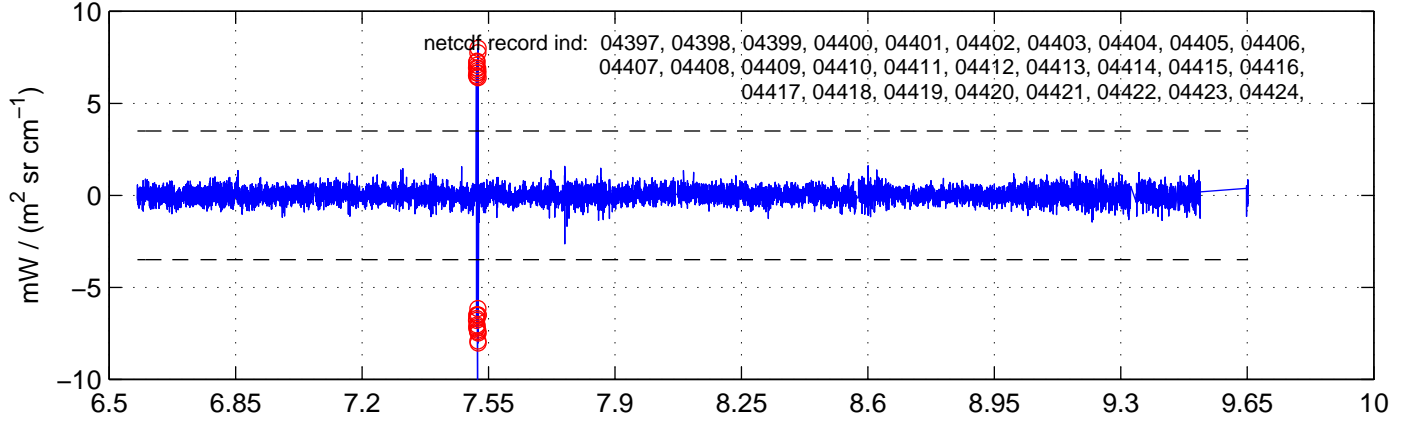

sh130917 Mean IMAG Calibrated Radiance 895.00 – 900.00, good segments

sh130917 Mean IMAG Calibrated Radiance 1093.00 – 1097.00, good segments

sh130917 Mean IMAG Calibrated Radiance 2000.00 – 2025.00, good segments

SEGMENT