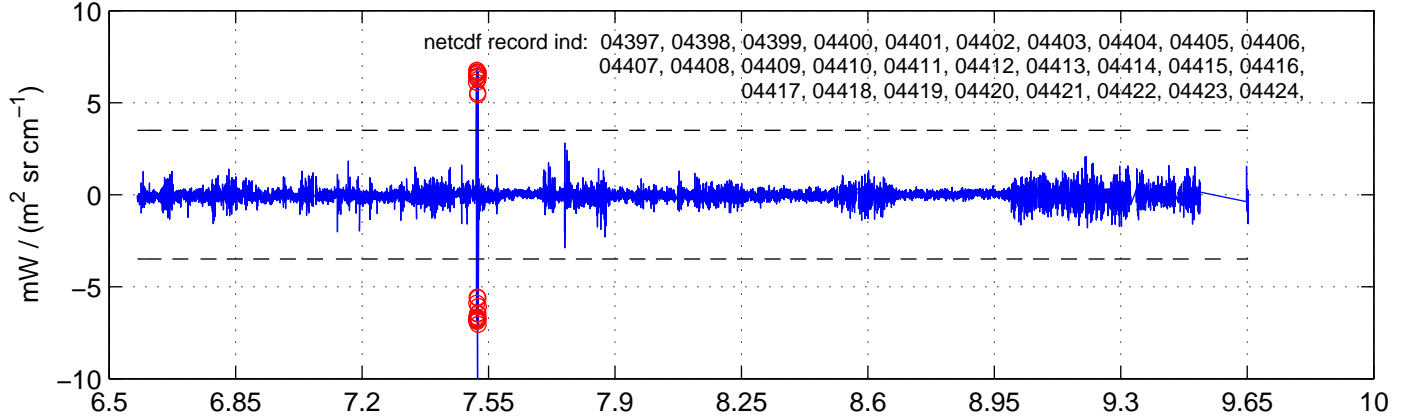

sh130917 Mean IMAG Calibrated Radiance 895.00 – 900.00, good segments

sh130917 Mean IMAG Calibrated Radiance 1093.00 – 1097.00, good segments

sh130917 Mean IMAG Calibrated Radiance 2000.00 – 2025.00, good segments

SEGMENT