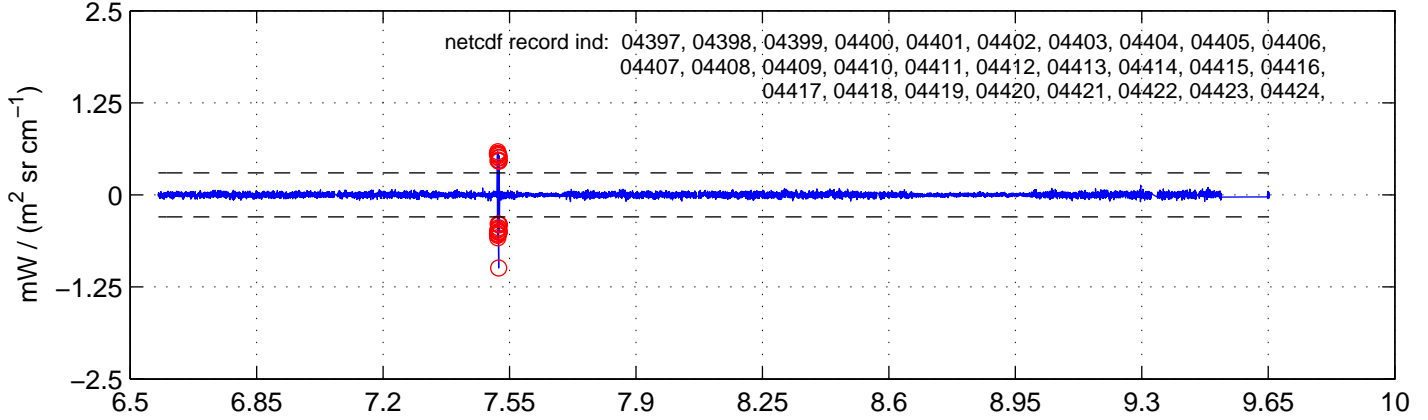

sh130917 Mean IMAG Calibrated Radiance 895.00 – 900.00, good segments

sh130917 Mean IMAG Calibrated Radiance 1093.00 – 1097.00, good segments

sh130917 Mean IMAG Calibrated Radiance 2000.00 – 2025.00, good segments

SEGMENT