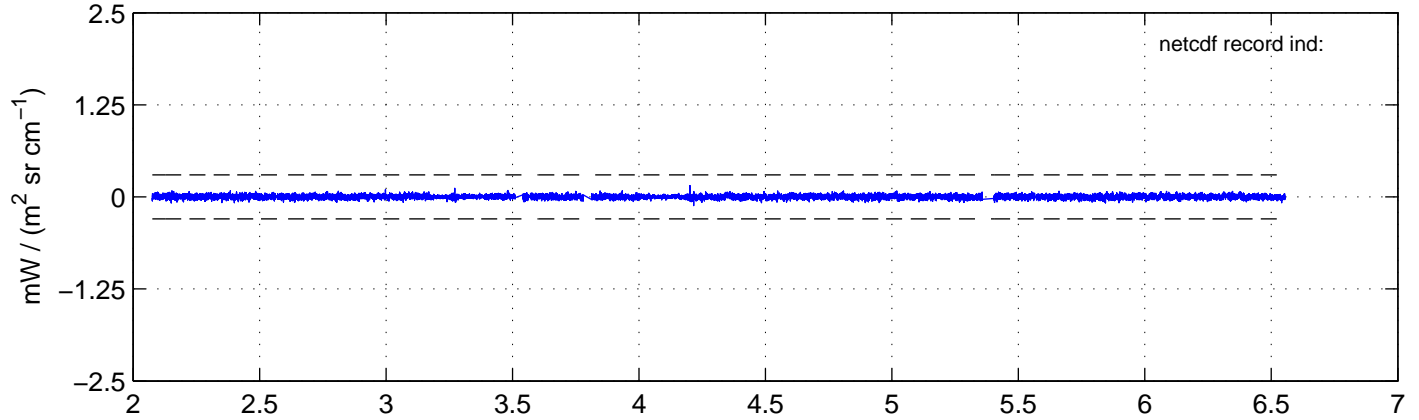

sh130917 Mean IMAG Calibrated Radiance 895.00 – 900.00, good segments

sh130917 Mean IMAG Calibrated Radiance 1093.00 – 1097.00, good segments

sh130917 Mean IMAG Calibrated Radiance 2000.00 – 2025.00, good segments

SEGMENT