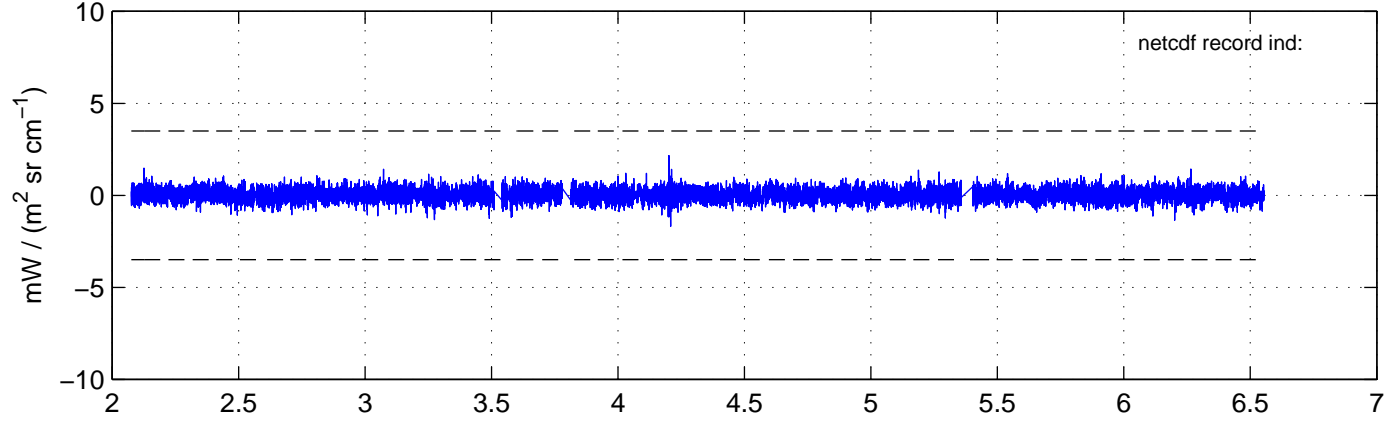

sh130917 Mean IMAG Calibrated Radiance 895.00 – 900.00, good segments

sh130917 Mean IMAG Calibrated Radiance 1093.00 – 1097.00, good segments

sh130917 Mean IMAG Calibrated Radiance 2000.00 – 2025.00, good segments

SEGMENT