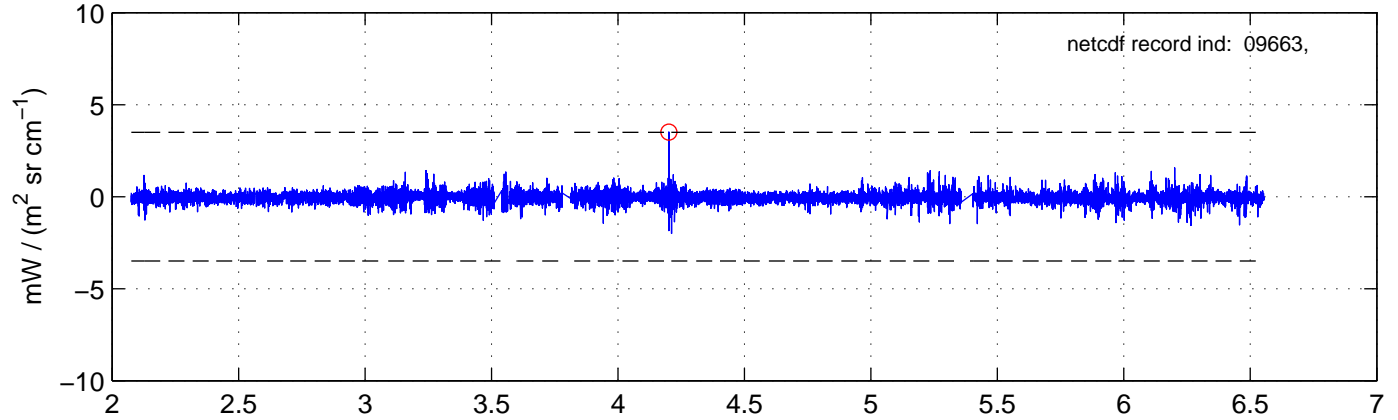

sh130917 Mean IMAG Calibrated Radiance 895.00 – 900.00, good segments

sh130917 Mean IMAG Calibrated Radiance 1093.00 – 1097.00, good segments

sh130917 Mean IMAG Calibrated Radiance 2000.00 – 2025.00, good segments

SEGMENT