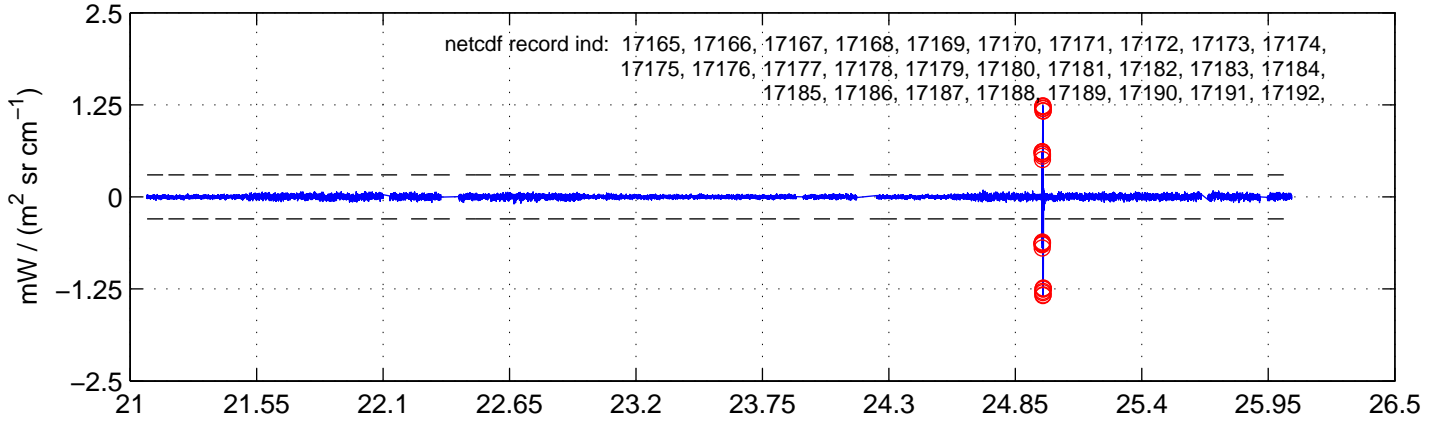

sh130916 Mean IMAG Calibrated Radiance 895.00 – 900.00, good segments

sh130916 Mean IMAG Calibrated Radiance 1093.00 – 1097.00, good segments

sh130916 Mean IMAG Calibrated Radiance 2000.00 – 2025.00, good segments

SEGMENT