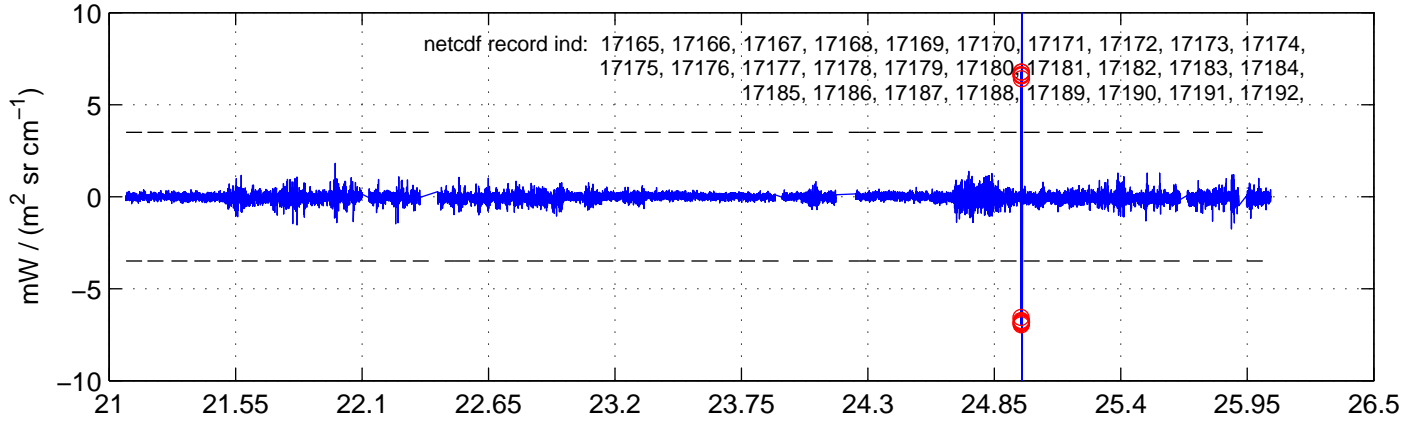

sh130916 Mean IMAG Calibrated Radiance 895.00 – 900.00, good segments

sh130916 Mean IMAG Calibrated Radiance 1093.00 – 1097.00, good segments

sh130916 Mean IMAG Calibrated Radiance 2000.00 – 2025.00, good segments

SEGMENT