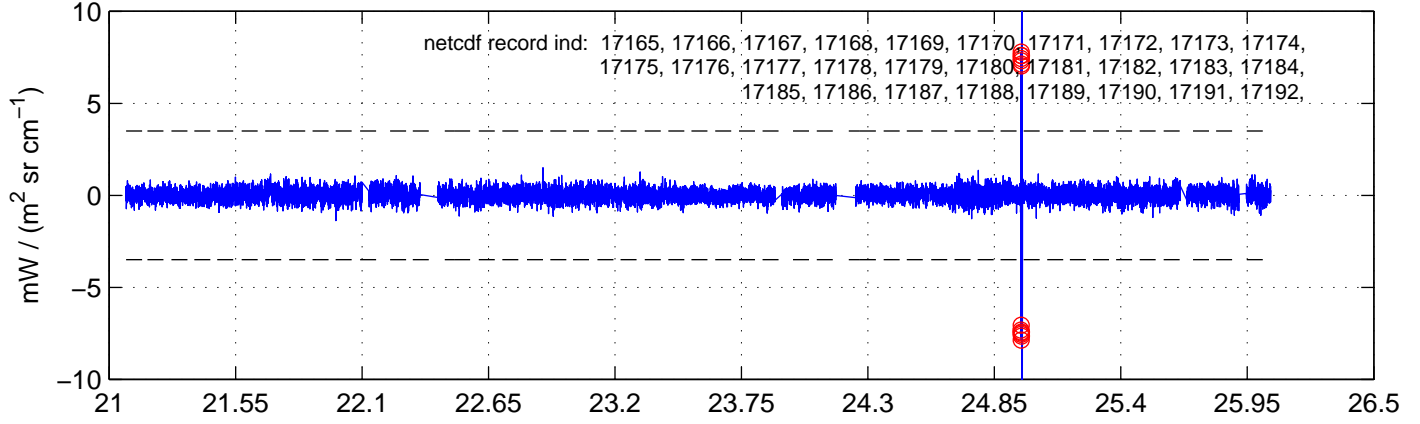

sh130916 Mean IMAG Calibrated Radiance 895.00 – 900.00, good segments

sh130916 Mean IMAG Calibrated Radiance 1093.00 – 1097.00, good segments

sh130916 Mean IMAG Calibrated Radiance 2000.00 – 2025.00, good segments

SEGMENT