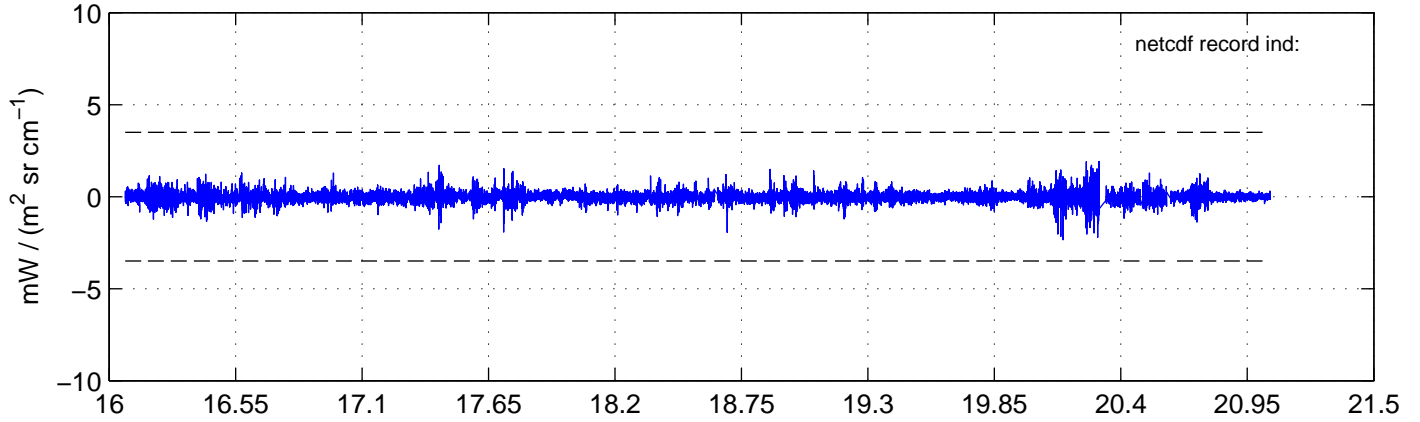

sh130916 Mean IMAG Calibrated Radiance 895.00 – 900.00, good segments

sh130916 Mean IMAG Calibrated Radiance 1093.00 – 1097.00, good segments

sh130916 Mean IMAG Calibrated Radiance 2000.00 – 2025.00, good segments

SEGMENT