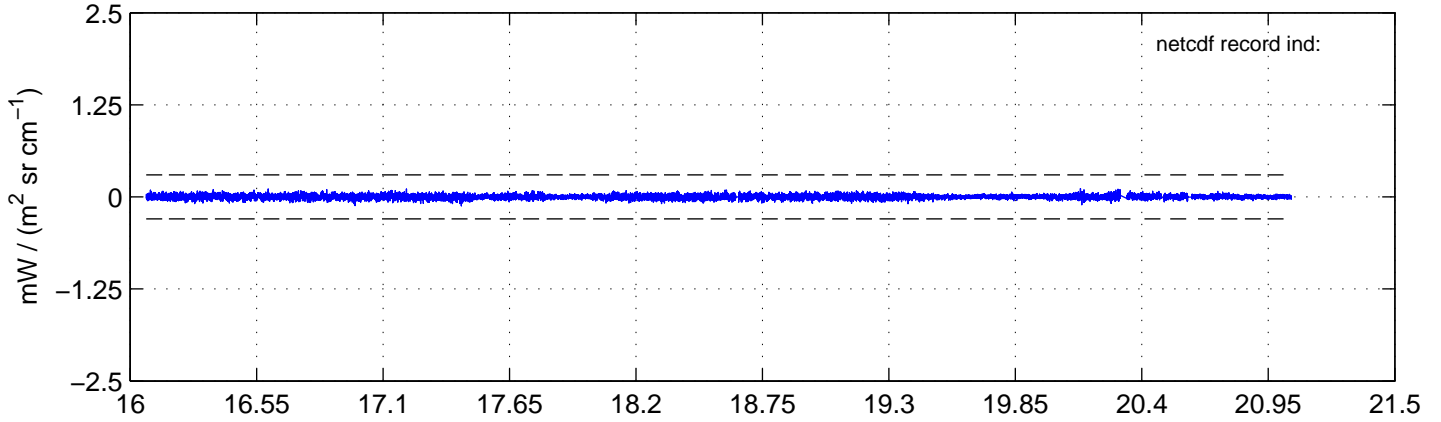

sh130916 Mean IMAG Calibrated Radiance 895.00 – 900.00, good segments

sh130916 Mean IMAG Calibrated Radiance 1093.00 – 1097.00, good segments

sh130916 Mean IMAG Calibrated Radiance 2000.00 – 2025.00, good segments

SEGMENT