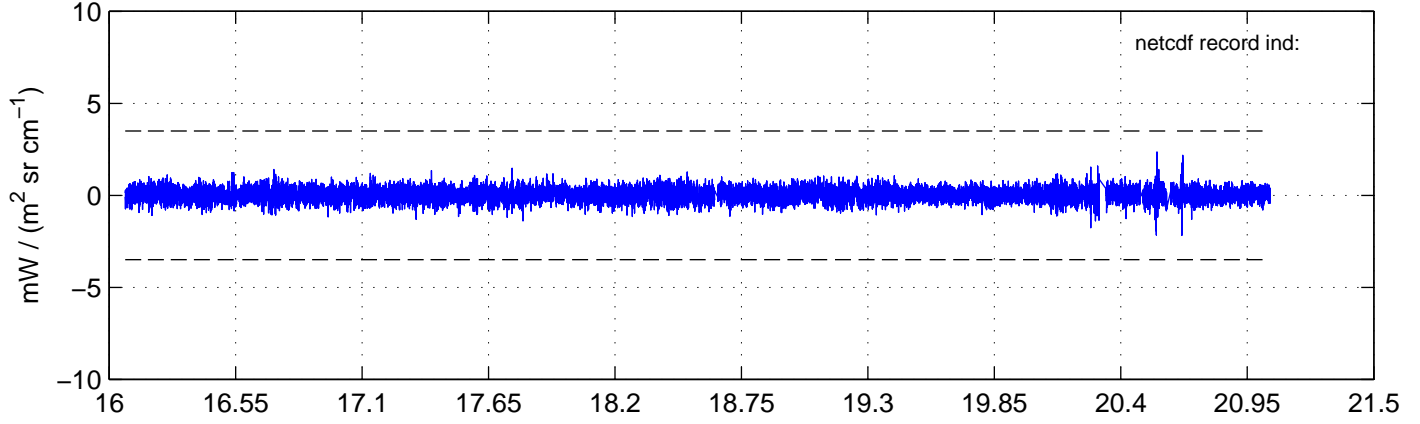

sh130916 Mean IMAG Calibrated Radiance 895.00 – 900.00, good segments

sh130916 Mean IMAG Calibrated Radiance 1093.00 – 1097.00, good segments

sh130916 Mean IMAG Calibrated Radiance 2000.00 – 2025.00, good segments

SEGMENT