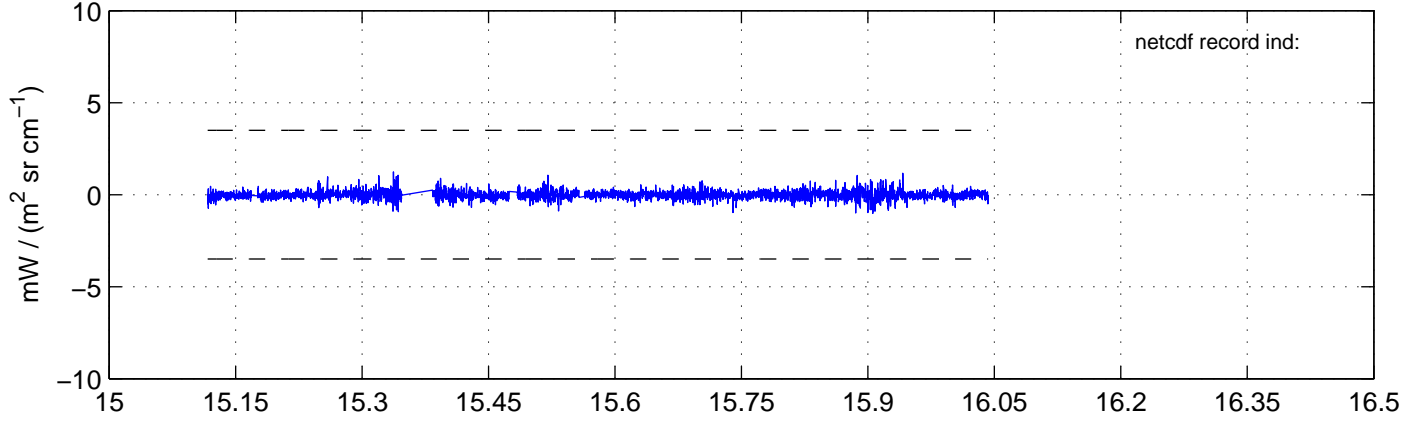

sh130916 Mean IMAG Calibrated Radiance 895.00 – 900.00, good segments

sh130916 Mean IMAG Calibrated Radiance 1093.00 – 1097.00, good segments

sh130916 Mean IMAG Calibrated Radiance 2000.00 – 2025.00, good segments

SEGMENT