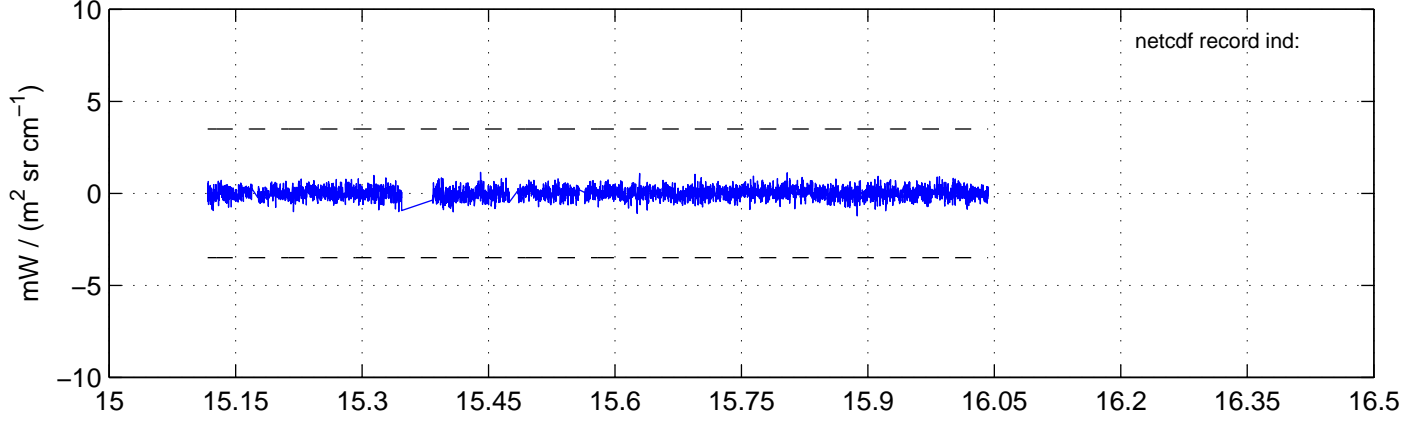

sh130916 Mean IMAG Calibrated Radiance 895.00 – 900.00, good segments

sh130916 Mean IMAG Calibrated Radiance 1093.00 – 1097.00, good segments

sh130916 Mean IMAG Calibrated Radiance 2000.00 – 2025.00, good segments

SEGMENT