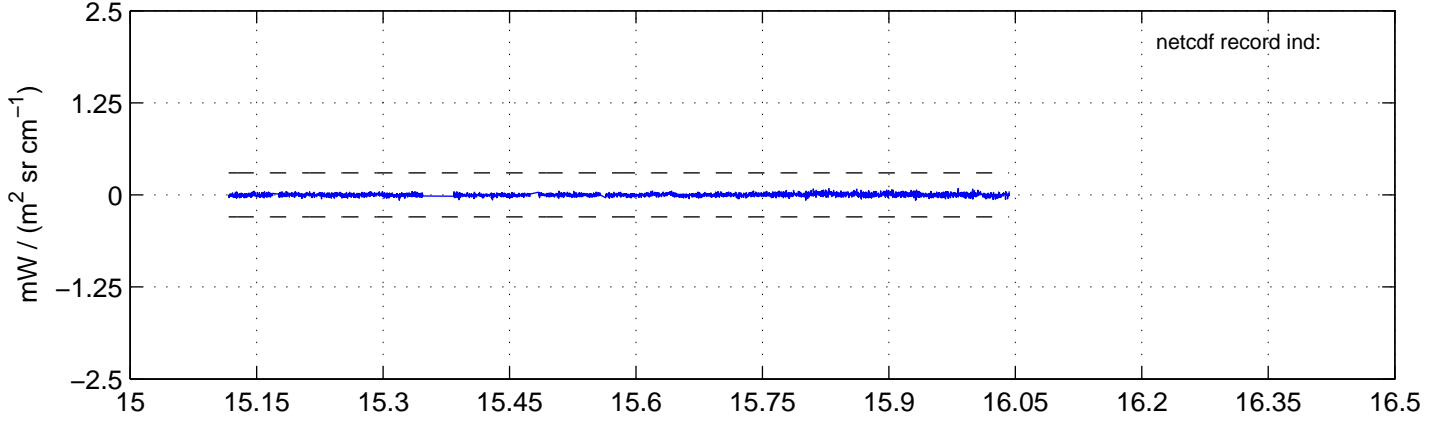

sh130916 Mean IMAG Calibrated Radiance 895.00 – 900.00, good segments

sh130916 Mean IMAG Calibrated Radiance 1093.00 – 1097.00, good segments

sh130916 Mean IMAG Calibrated Radiance 2000.00 – 2025.00, good segments

SEGMENT