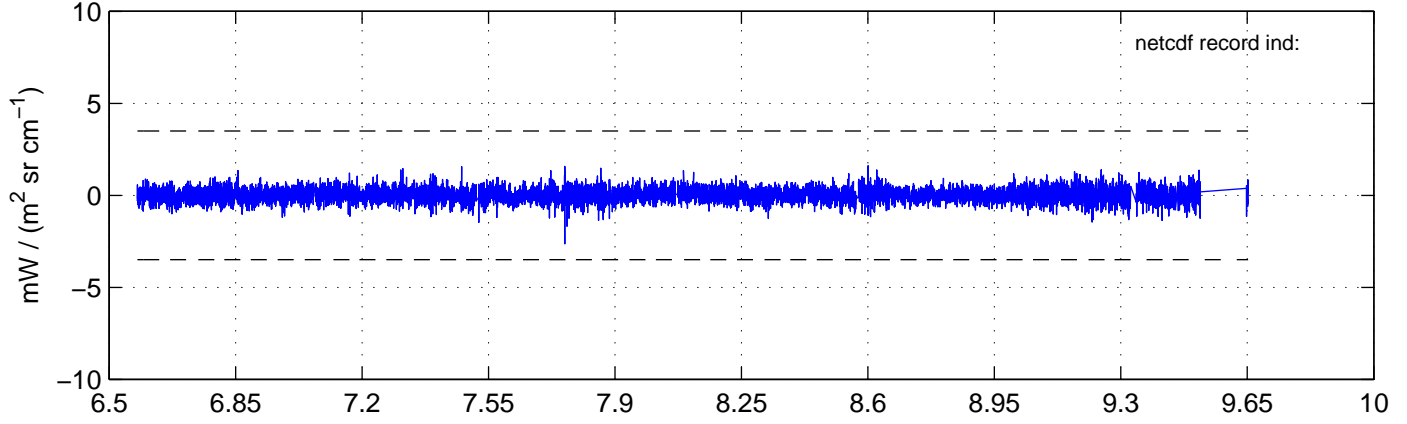

sh130917 Mean IMAG Calibrated Radiance 895.00 – 900.00, good segments

sh130917 Mean IMAG Calibrated Radiance 1093.00 – 1097.00, good segments

sh130917 Mean IMAG Calibrated Radiance 2000.00 – 2025.00, good segments

SEGMENT