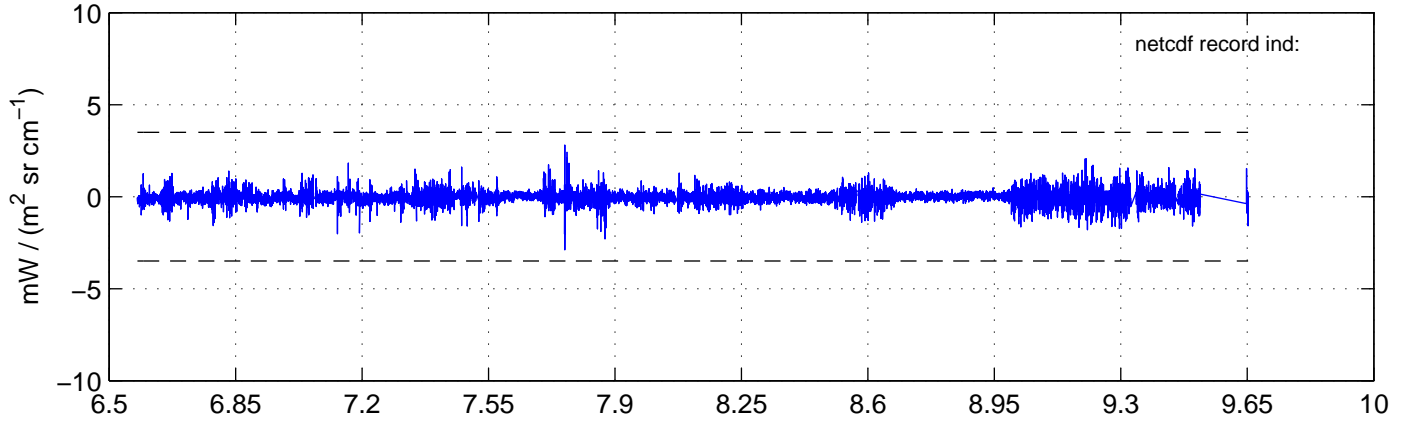

sh130917 Mean IMAG Calibrated Radiance 895.00 – 900.00, good segments

sh130917 Mean IMAG Calibrated Radiance 1093.00 – 1097.00, good segments

sh130917 Mean IMAG Calibrated Radiance 2000.00 – 2025.00, good segments

SEGMENT