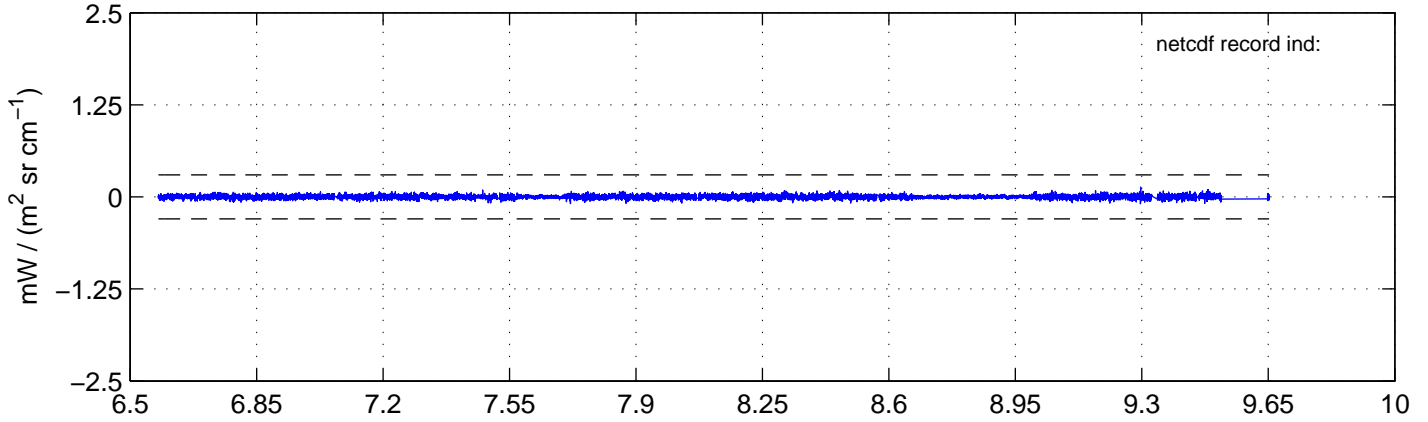

sh130917 Mean IMAG Calibrated Radiance 895.00 – 900.00, good segments

sh130917 Mean IMAG Calibrated Radiance 1093.00 – 1097.00, good segments

sh130917 Mean IMAG Calibrated Radiance 2000.00 – 2025.00, good segments

SEGMENT