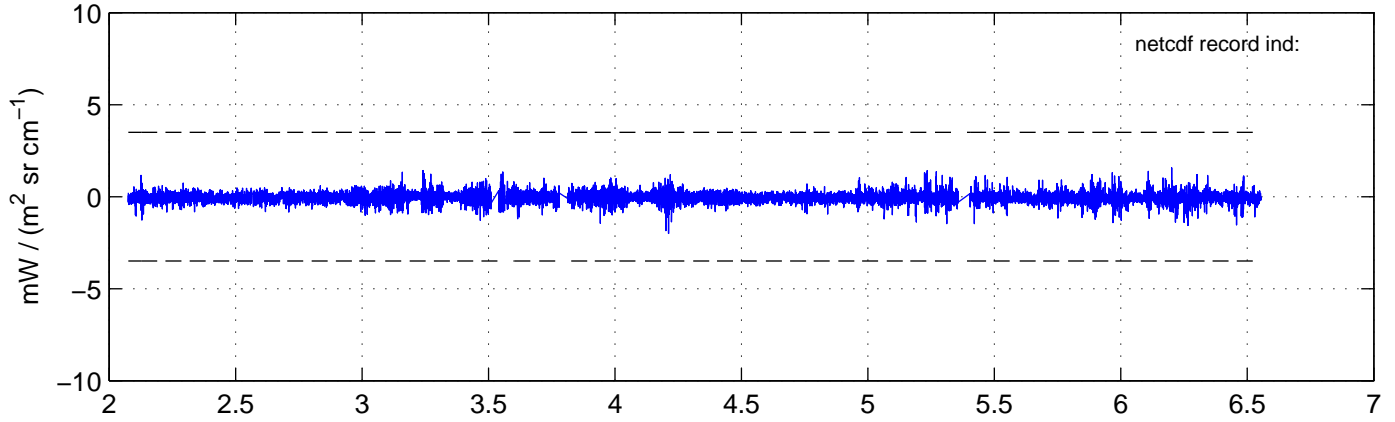

sh130917 Mean IMAG Calibrated Radiance 895.00 – 900.00, good segments

sh130917 Mean IMAG Calibrated Radiance 1093.00 – 1097.00, good segments

sh130917 Mean IMAG Calibrated Radiance 2000.00 – 2025.00, good segments

SEGMENT