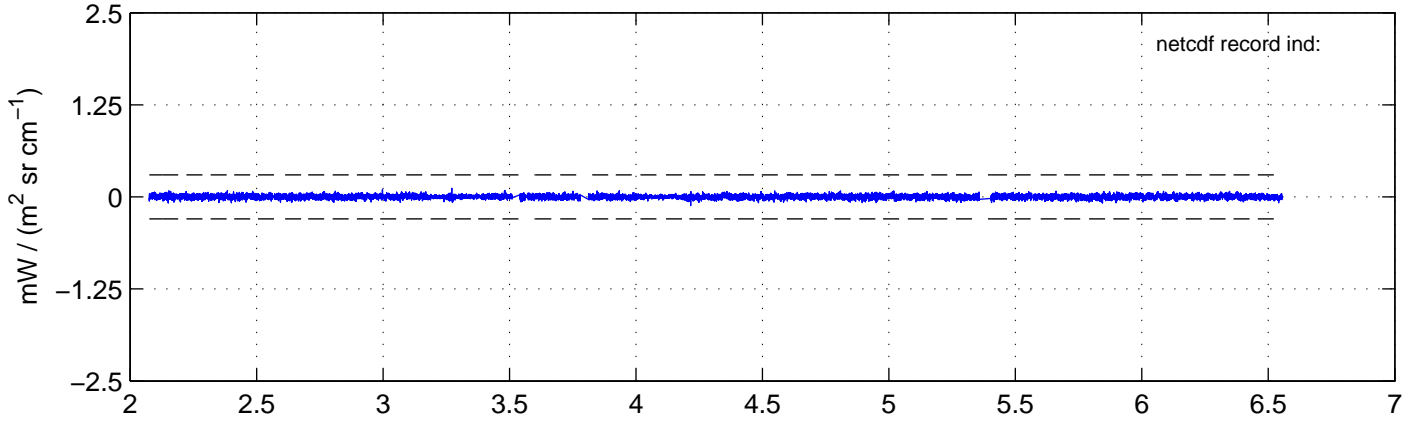

sh130917 Mean IMAG Calibrated Radiance 895.00 – 900.00, good segments

sh130917 Mean IMAG Calibrated Radiance 1093.00 – 1097.00, good segments

sh130917 Mean IMAG Calibrated Radiance 2000.00 – 2025.00, good segments

SEGMENT