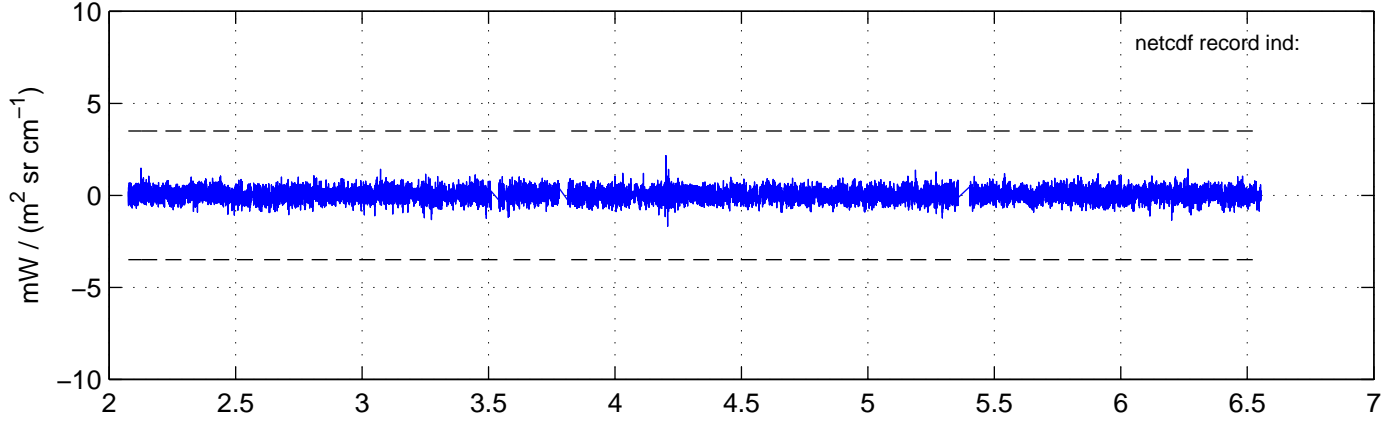

sh130917 Mean IMAG Calibrated Radiance 895.00 – 900.00, good segments

sh130917 Mean IMAG Calibrated Radiance 1093.00 – 1097.00, good segments

sh130917 Mean IMAG Calibrated Radiance 2000.00 – 2025.00, good segments

SEGMENT