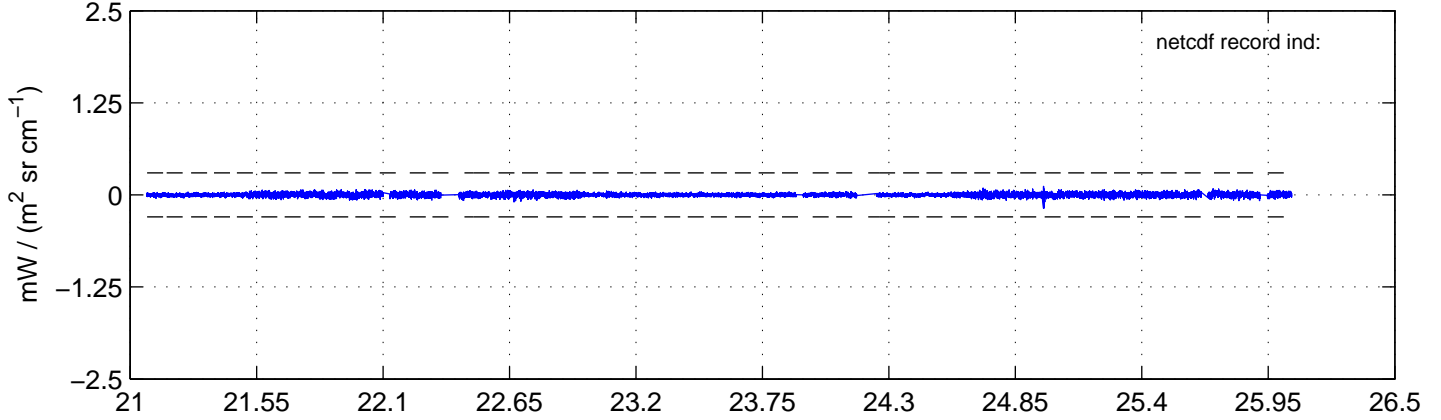

sh130916 Mean IMAG Calibrated Radiance 895.00 – 900.00, good segments

sh130916 Mean IMAG Calibrated Radiance 1093.00 – 1097.00, good segments

sh130916 Mean IMAG Calibrated Radiance 2000.00 – 2025.00, good segments

SEGMENT