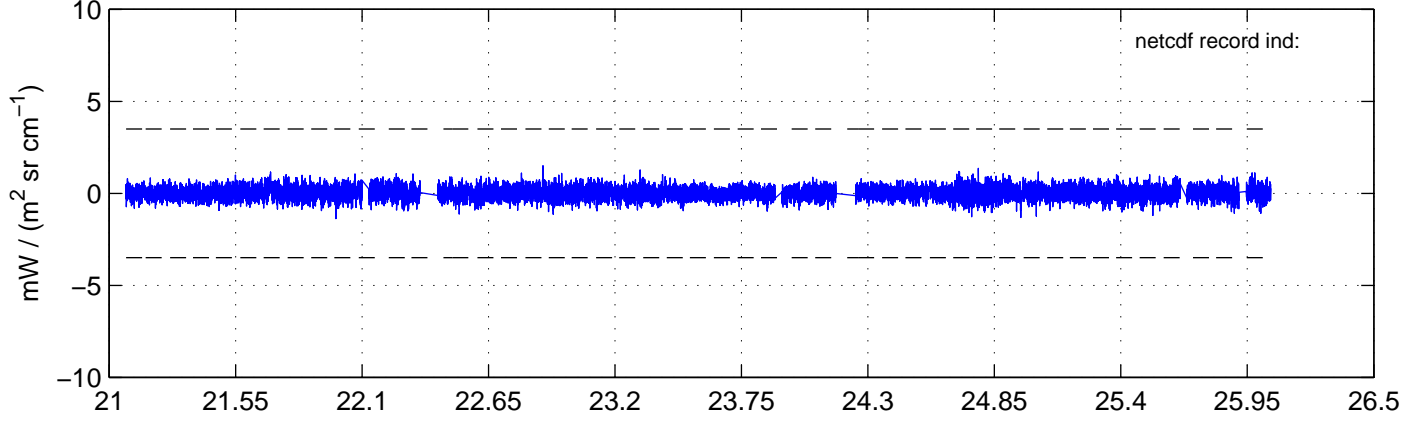

sh130916 Mean IMAG Calibrated Radiance 895.00 – 900.00, good segments

sh130916 Mean IMAG Calibrated Radiance 1093.00 – 1097.00, good segments

sh130916 Mean IMAG Calibrated Radiance 2000.00 – 2025.00, good segments

SEGMENT