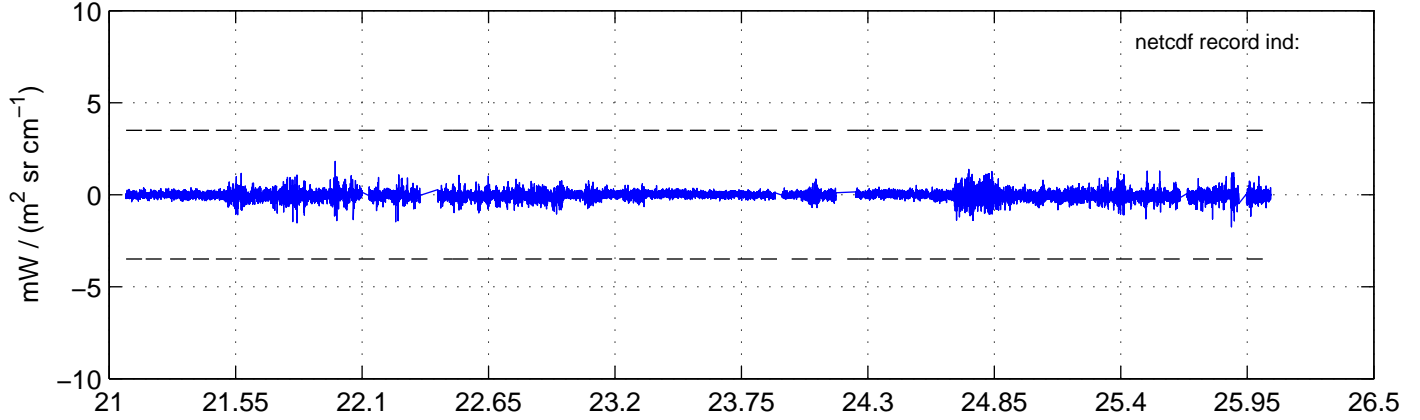

sh130916 Mean IMAG Calibrated Radiance 895.00 – 900.00, good segments

sh130916 Mean IMAG Calibrated Radiance 1093.00 – 1097.00, good segments

sh130916 Mean IMAG Calibrated Radiance 2000.00 – 2025.00, good segments

SEGMENT