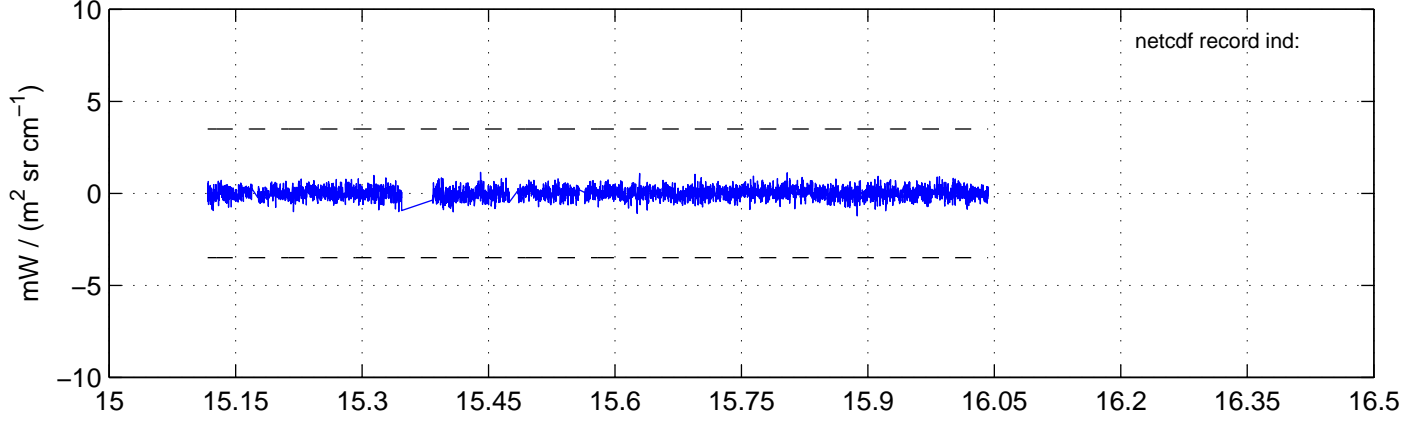

sh130916 Mean IMAG Calibrated Radiance 895.00 – 900.00, good segments

sh130916 Mean IMAG Calibrated Radiance 1093.00 – 1097.00, good segments

sh130916 Mean IMAG Calibrated Radiance 2000.00 – 2025.00, good segments

SEGMENT