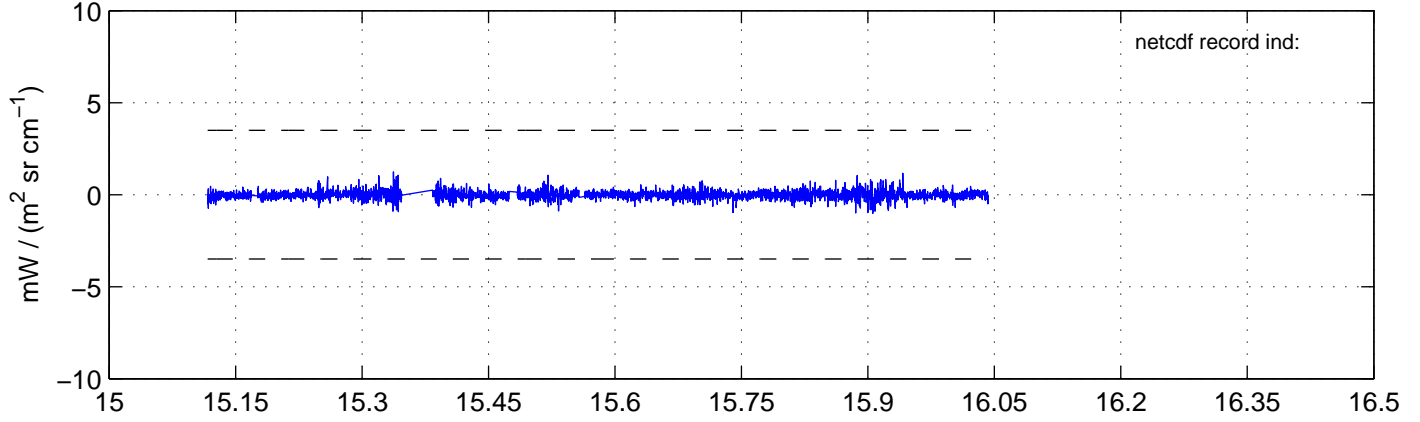

sh130916 Mean IMAG Calibrated Radiance 895.00 – 900.00, good segments

sh130916 Mean IMAG Calibrated Radiance 1093.00 – 1097.00, good segments

sh130916 Mean IMAG Calibrated Radiance 2000.00 – 2025.00, good segments

SEGMENT