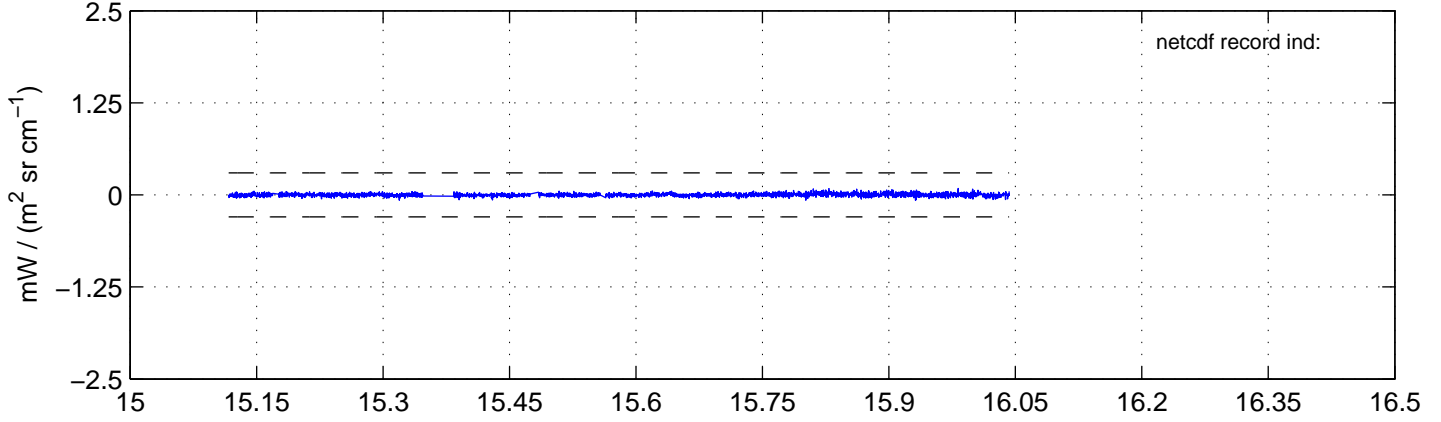

sh130916 Mean IMAG Calibrated Radiance 895.00 – 900.00, good segments

sh130916 Mean IMAG Calibrated Radiance 1093.00 – 1097.00, good segments

sh130916 Mean IMAG Calibrated Radiance 2000.00 – 2025.00, good segments

SEGMENT