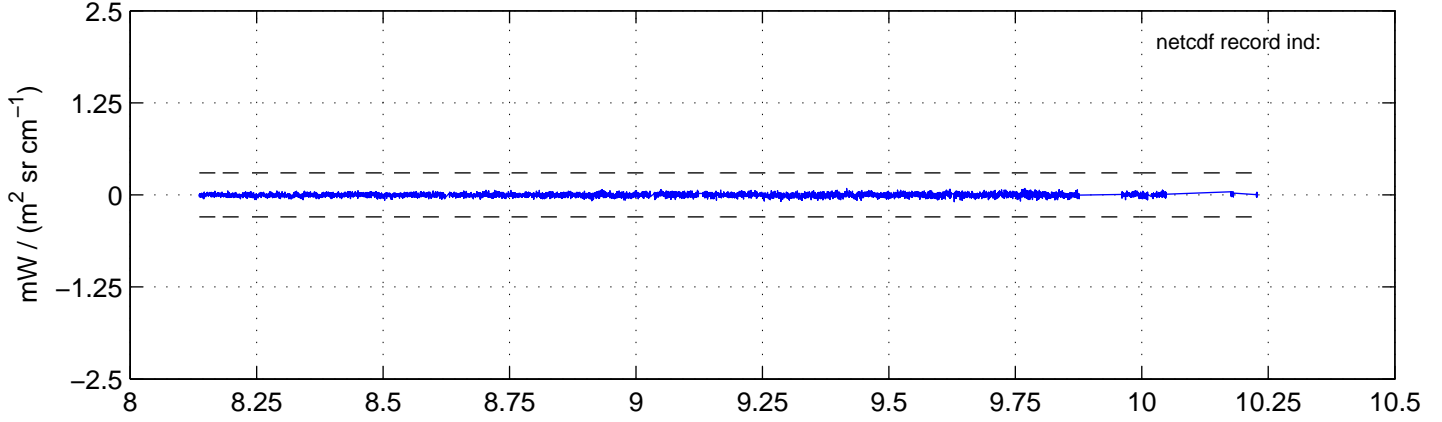

sh130908 Mean IMAG Calibrated Radiance 895.00 – 900.00, good segments

sh130908 Mean IMAG Calibrated Radiance 1093.00 – 1097.00, good segments

sh130908 Mean IMAG Calibrated Radiance 2000.00 – 2025.00, good segments

SEGMENT