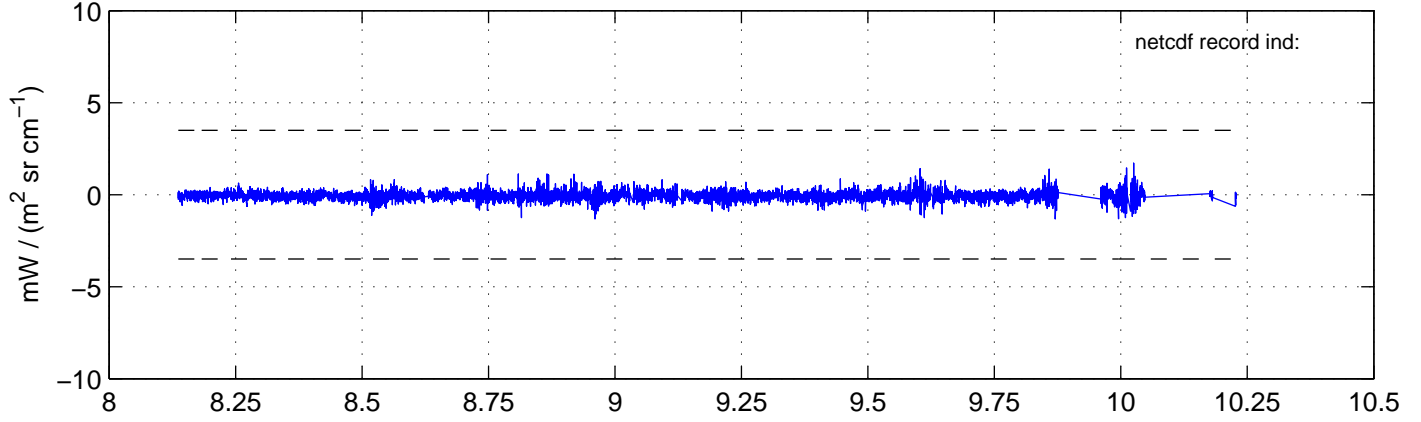

sh130908 Mean IMAG Calibrated Radiance 895.00 – 900.00, good segments

sh130908 Mean IMAG Calibrated Radiance 1093.00 – 1097.00, good segments

sh130908 Mean IMAG Calibrated Radiance 2000.00 – 2025.00, good segments

SEGMENT