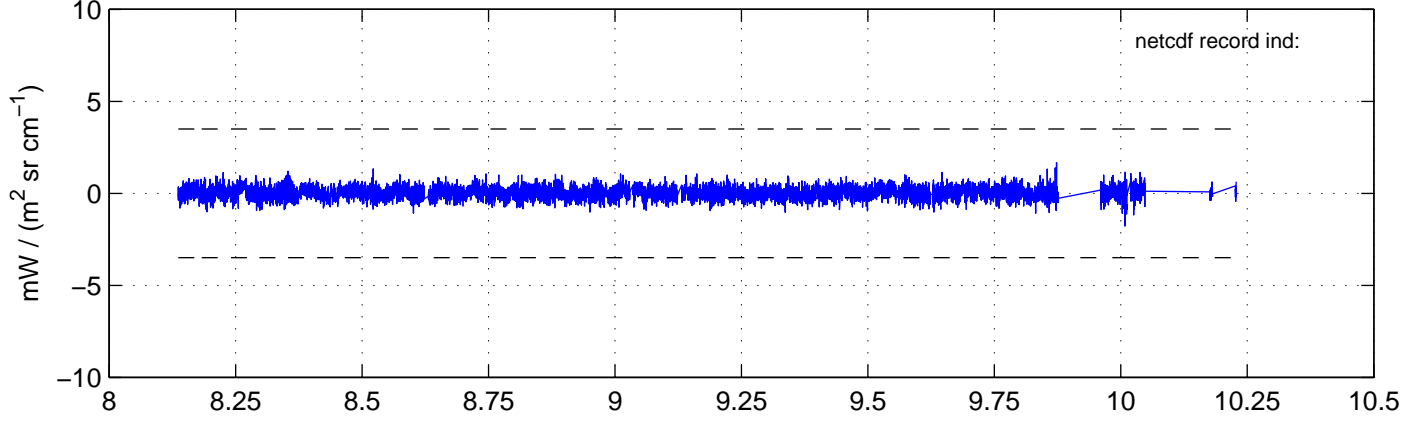

sh130908 Mean IMAG Calibrated Radiance 895.00 – 900.00, good segments

sh130908 Mean IMAG Calibrated Radiance 1093.00 – 1097.00, good segments

sh130908 Mean IMAG Calibrated Radiance 2000.00 – 2025.00, good segments

SEGMENT