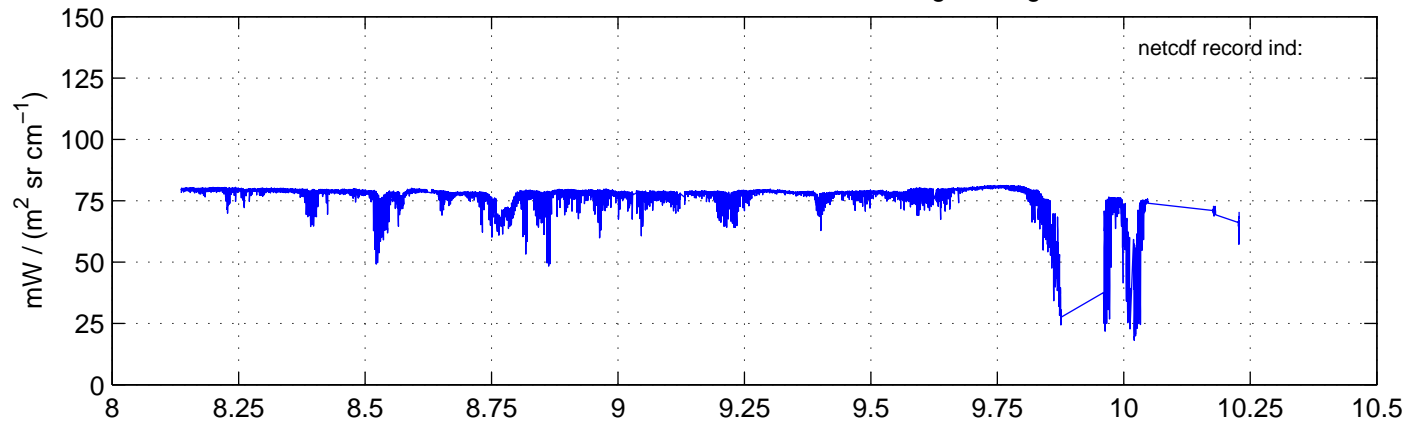

sh130908 Mean Radiance 895.00 – 900.00, good segments

sh130908 Mean Radiance 1093.00 – 1097.00, good segments

sh130908 Mean Radiance 2500.00 – 2510.00, good segments

SEGMENT