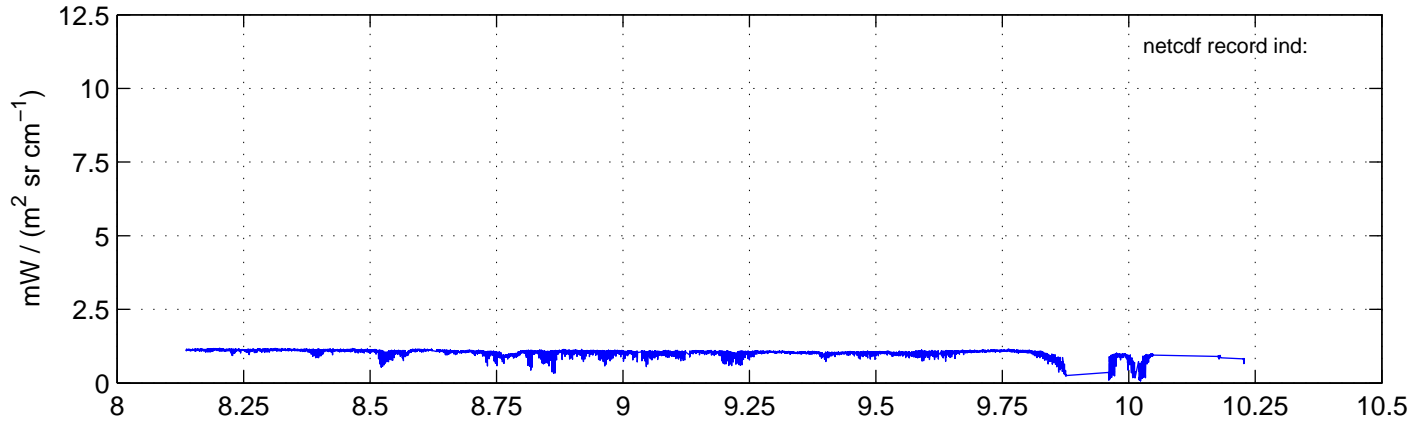

sh130908 Mean Radiance 895.00 – 900.00, good segments

sh130908 Mean Radiance 1093.00 – 1097.00, good segments

sh130908 Mean Radiance 2500.00 – 2510.00, good segments

SEGMENT