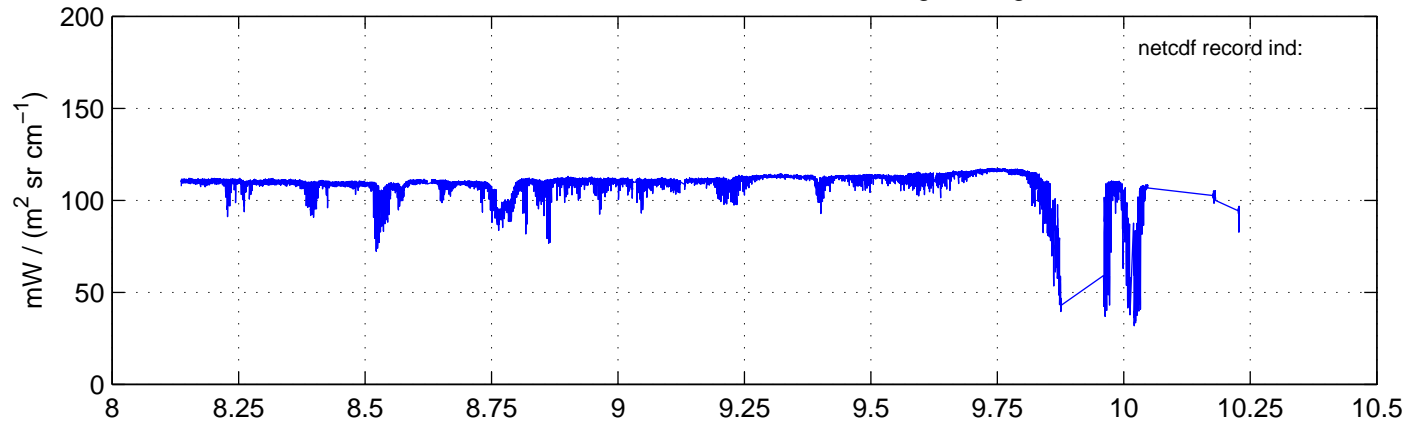

sh130908 Mean Radiance 895.00 – 900.00, good segments

sh130908 Mean Radiance 1093.00 – 1097.00, good segments

sh130908 Mean Radiance 2500.00 – 2510.00, good segments

SEGMENT