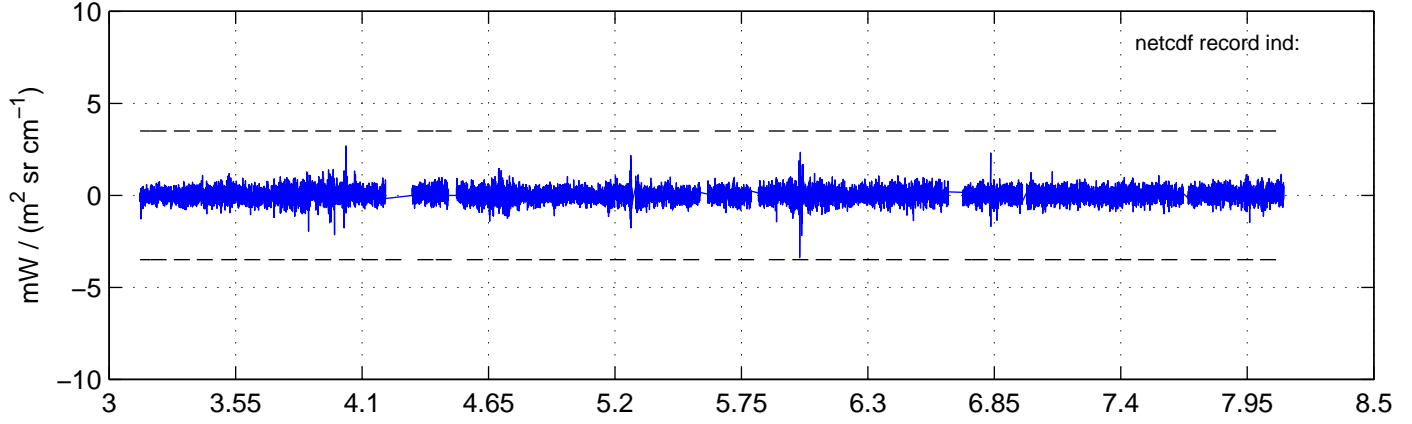

sh130908 Mean IMAG Calibrated Radiance 895.00 – 900.00, good segments

sh130908 Mean IMAG Calibrated Radiance 1093.00 – 1097.00, good segments

sh130908 Mean IMAG Calibrated Radiance 2000.00 – 2025.00, good segments

SEGMENT