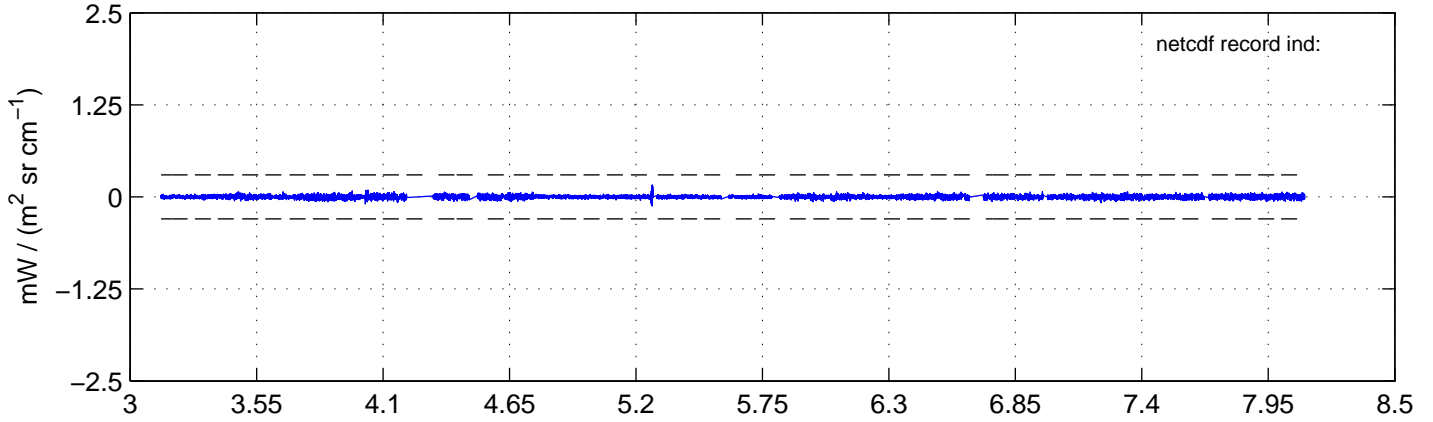

sh130908 Mean IMAG Calibrated Radiance 895.00 – 900.00, good segments

sh130908 Mean IMAG Calibrated Radiance 1093.00 – 1097.00, good segments

sh130908 Mean IMAG Calibrated Radiance 2000.00 – 2025.00, good segments

SEGMENT