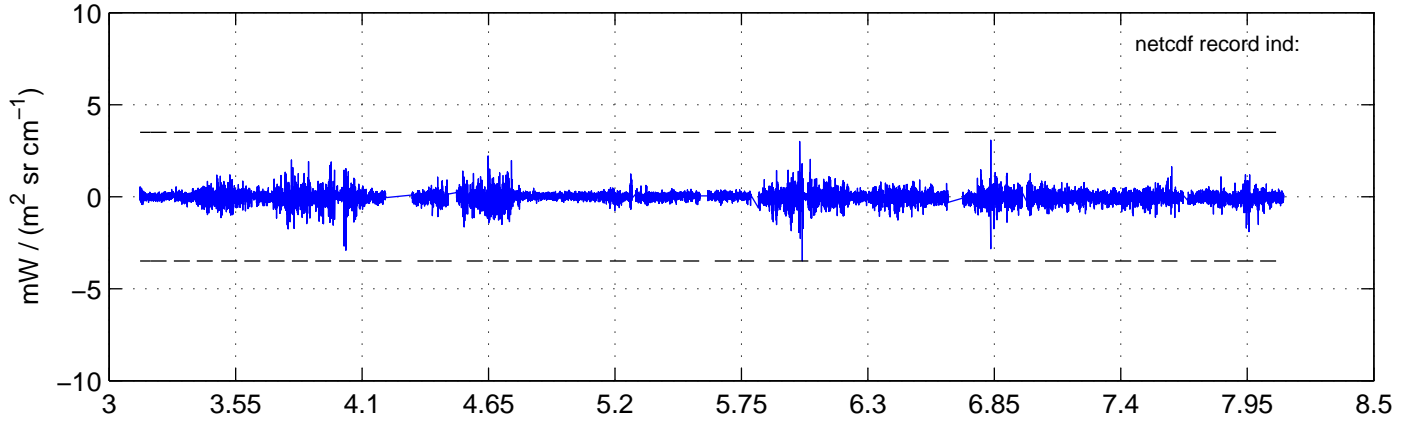

sh130908 Mean IMAG Calibrated Radiance 895.00 – 900.00, good segments

sh130908 Mean IMAG Calibrated Radiance 1093.00 – 1097.00, good segments

sh130908 Mean IMAG Calibrated Radiance 2000.00 – 2025.00, good segments

SEGMENT