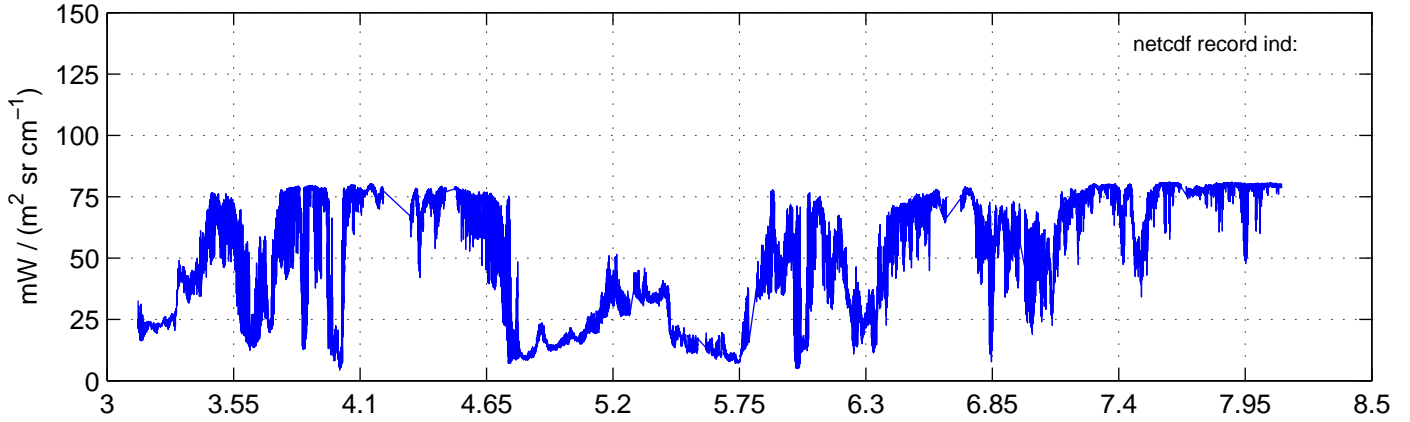

sh130908 Mean Radiance 895.00 – 900.00, good segments

sh130908 Mean Radiance 1093.00 – 1097.00, good segments

sh130908 Mean Radiance 2500.00 – 2510.00, good segments

SEGMENT