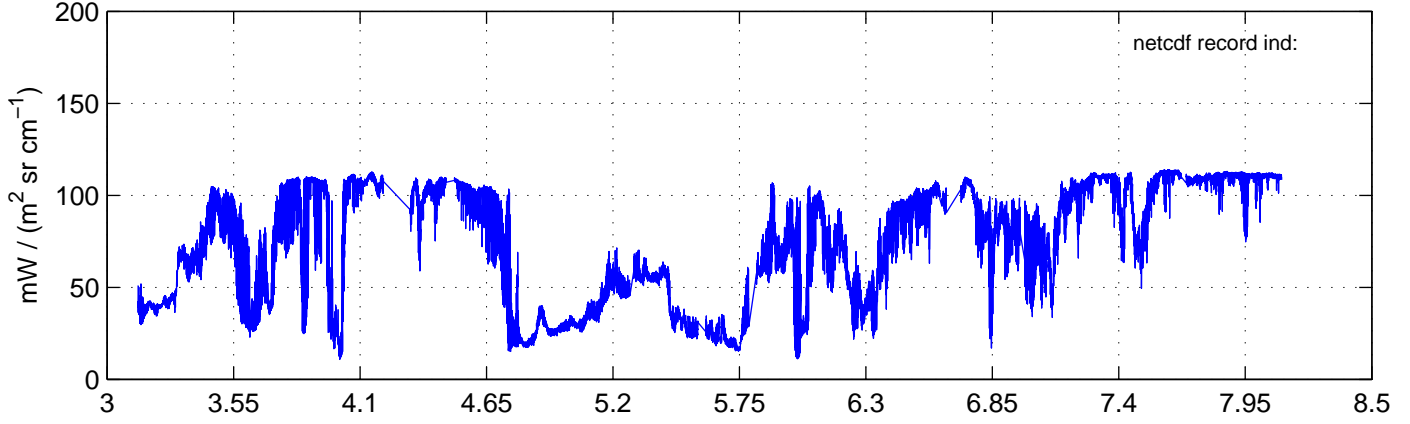

sh130908 Mean Radiance 895.00 – 900.00, good segments

sh130908 Mean Radiance 1093.00 – 1097.00, good segments

sh130908 Mean Radiance 2500.00 – 2510.00, good segments

SEGMENT