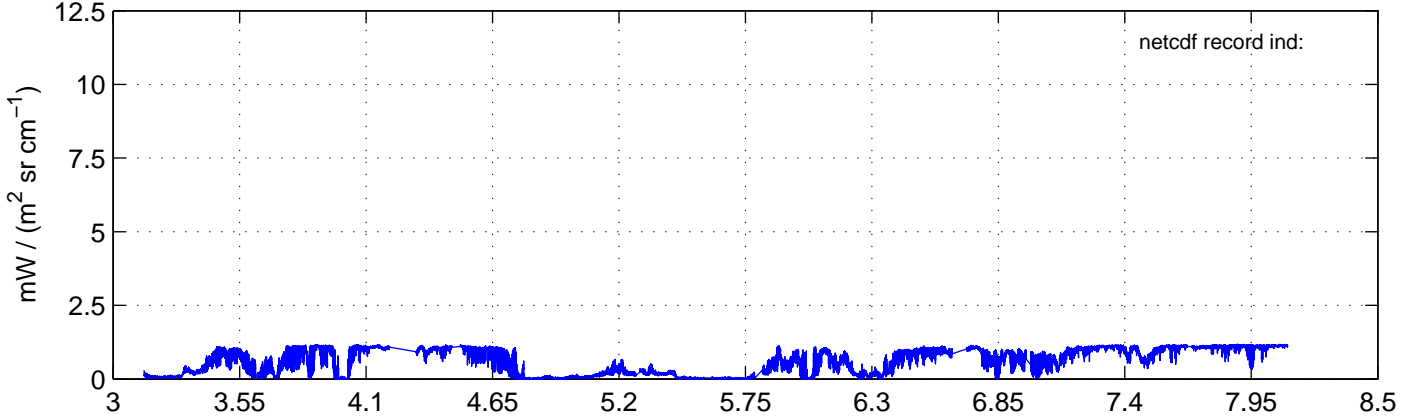

sh130908 Mean Radiance 895.00 – 900.00, good segments

sh130908 Mean Radiance 1093.00 – 1097.00, good segments

sh130908 Mean Radiance 2500.00 – 2510.00, good segments

SEGMENT