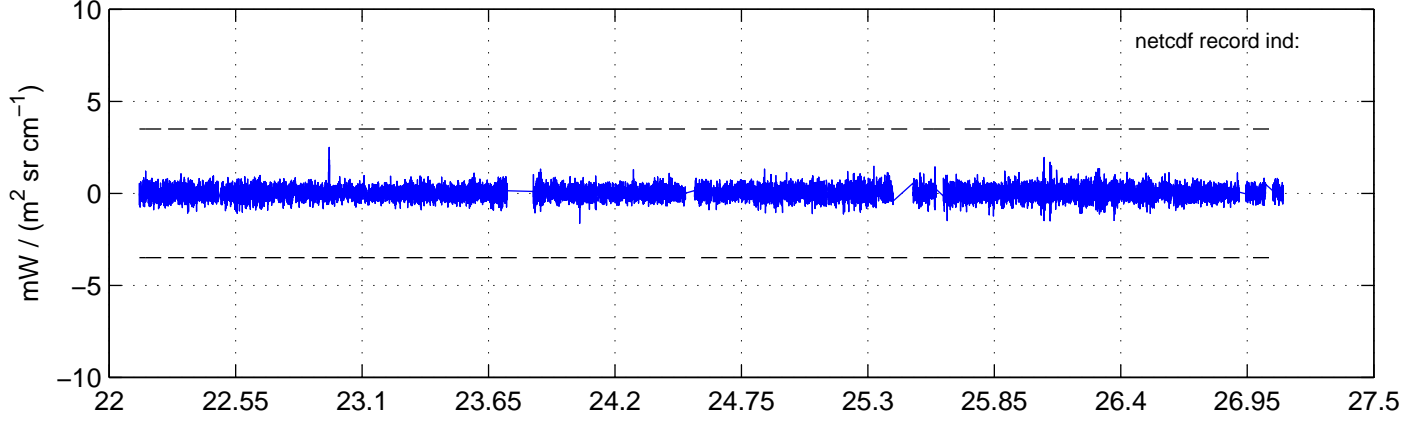

sh130907 Mean IMAG Calibrated Radiance 895.00 – 900.00, good segments

sh130907 Mean IMAG Calibrated Radiance 1093.00 – 1097.00, good segments

sh130907 Mean IMAG Calibrated Radiance 2000.00 – 2025.00, good segments

SEGMENT