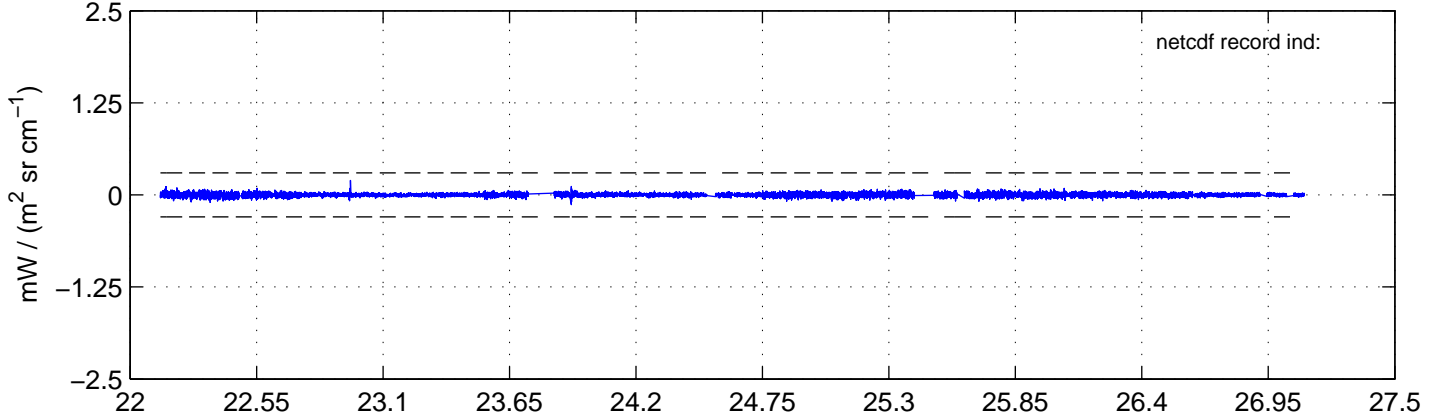

sh130907 Mean IMAG Calibrated Radiance 895.00 – 900.00, good segments

sh130907 Mean IMAG Calibrated Radiance 1093.00 – 1097.00, good segments

sh130907 Mean IMAG Calibrated Radiance 2000.00 – 2025.00, good segments

SEGMENT