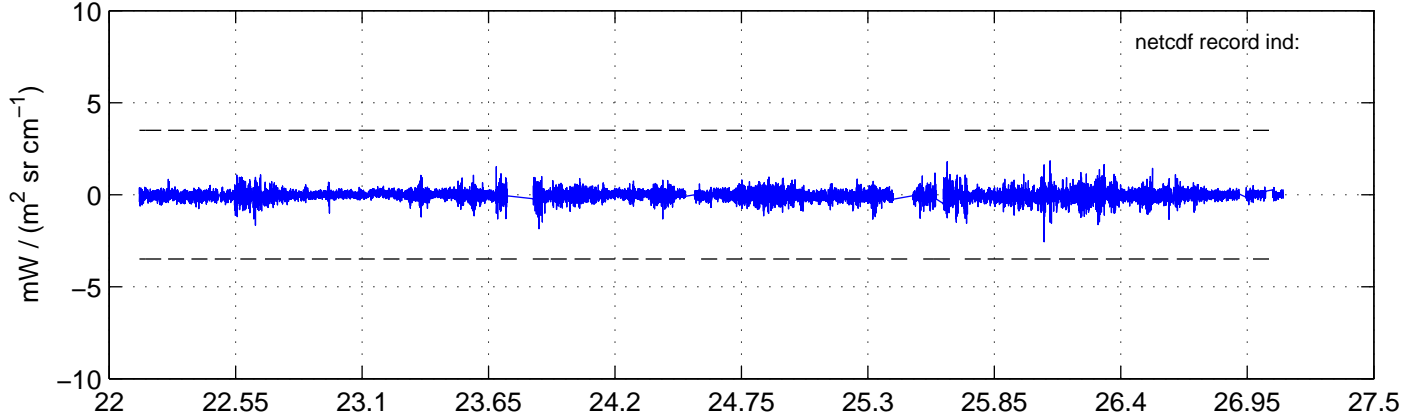

sh130907 Mean IMAG Calibrated Radiance 895.00 – 900.00, good segments

sh130907 Mean IMAG Calibrated Radiance 1093.00 – 1097.00, good segments

sh130907 Mean IMAG Calibrated Radiance 2000.00 – 2025.00, good segments

SEGMENT