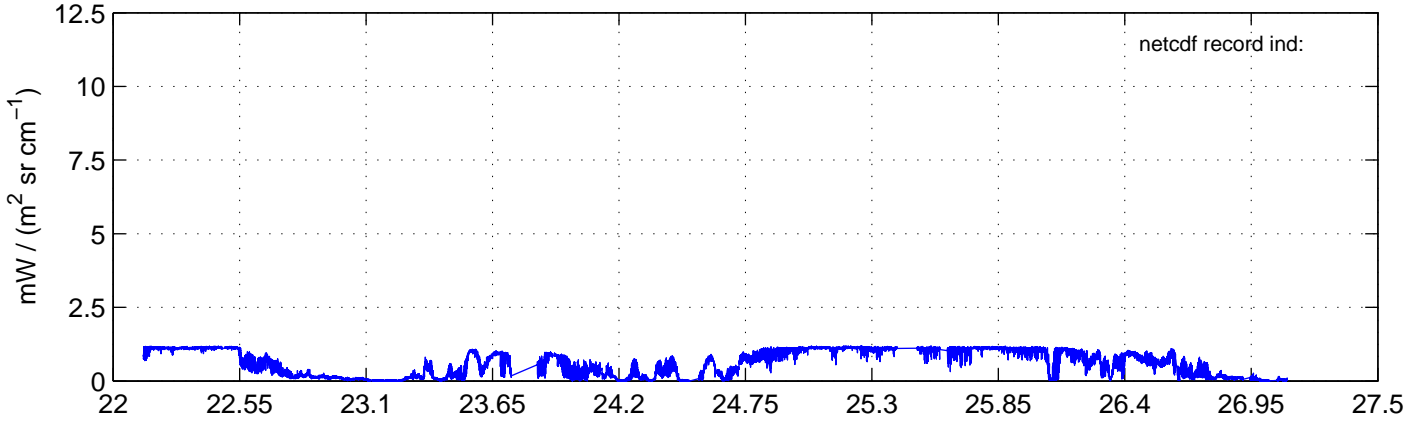

sh130907 Mean Radiance 895.00 – 900.00, good segments

sh130907 Mean Radiance 1093.00 – 1097.00, good segments

sh130907 Mean Radiance 2500.00 – 2510.00, good segments

SEGMENT