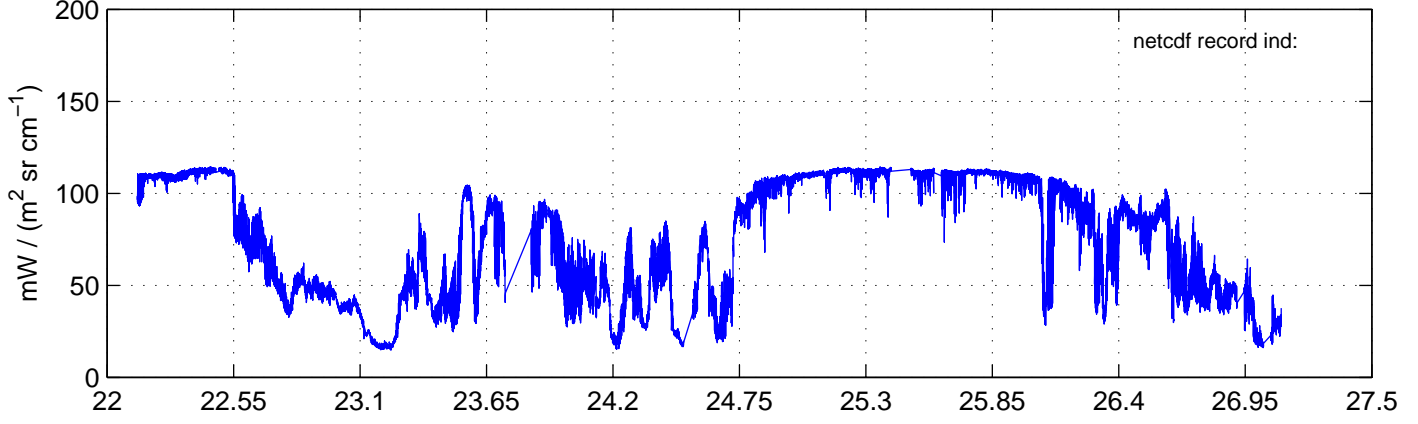

sh130907 Mean Radiance 895.00 – 900.00, good segments

sh130907 Mean Radiance 1093.00 – 1097.00, good segments

sh130907 Mean Radiance 2500.00 – 2510.00, good segments

SEGMENT