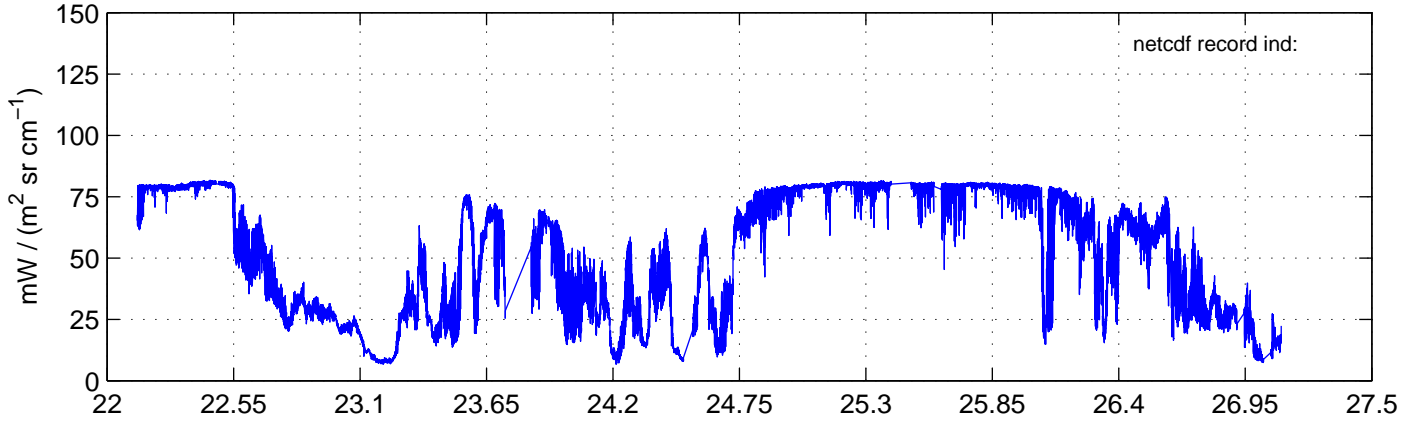

sh130907 Mean Radiance 895.00 – 900.00, good segments

sh130907 Mean Radiance 1093.00 – 1097.00, good segments

sh130907 Mean Radiance 2500.00 – 2510.00, good segments

SEGMENT