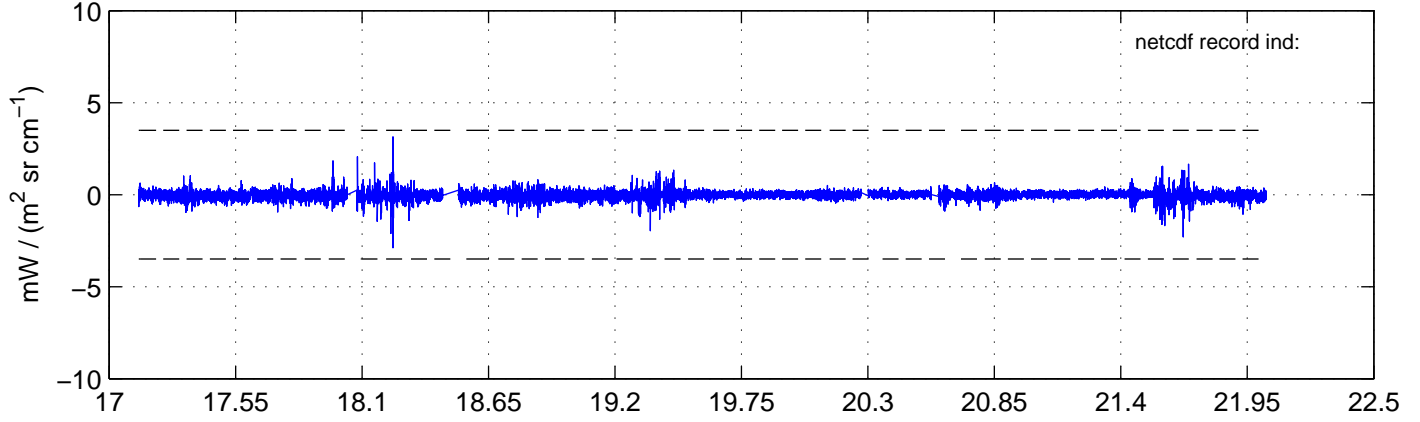

sh130907 Mean IMAG Calibrated Radiance 895.00 – 900.00, good segments

sh130907 Mean IMAG Calibrated Radiance 1093.00 – 1097.00, good segments

sh130907 Mean IMAG Calibrated Radiance 2000.00 – 2025.00, good segments

SEGMENT