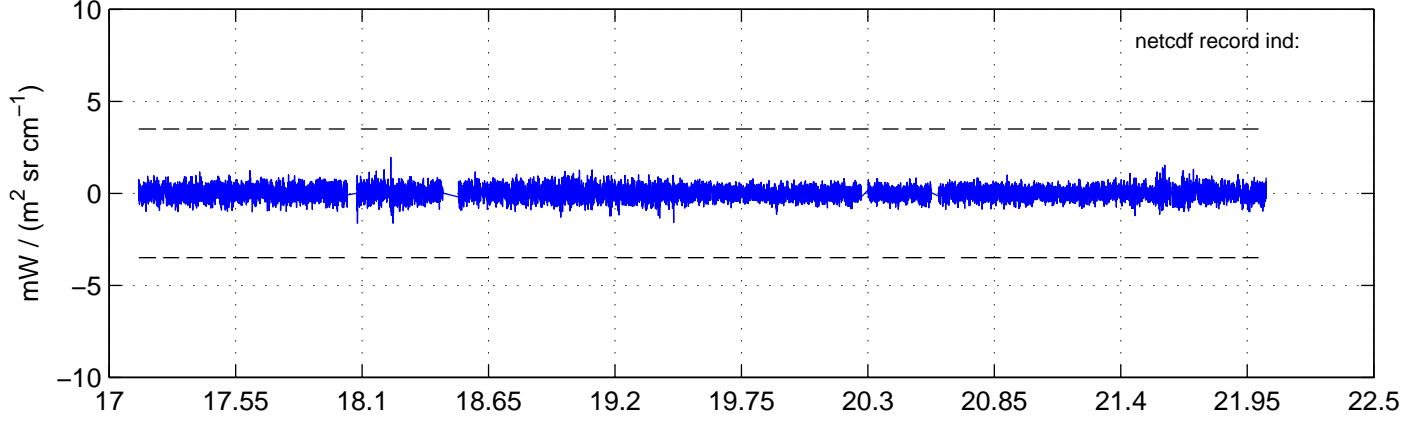

sh130907 Mean IMAG Calibrated Radiance 895.00 – 900.00, good segments

sh130907 Mean IMAG Calibrated Radiance 1093.00 – 1097.00, good segments

sh130907 Mean IMAG Calibrated Radiance 2000.00 – 2025.00, good segments

SEGMENT