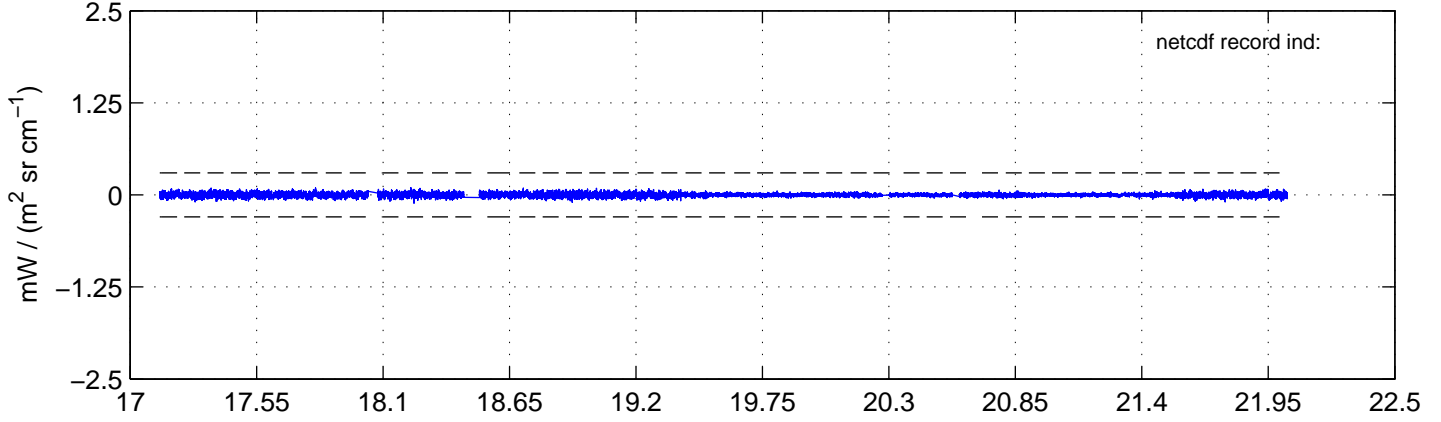

sh130907 Mean IMAG Calibrated Radiance 895.00 – 900.00, good segments

sh130907 Mean IMAG Calibrated Radiance 1093.00 – 1097.00, good segments

sh130907 Mean IMAG Calibrated Radiance 2000.00 – 2025.00, good segments

SEGMENT