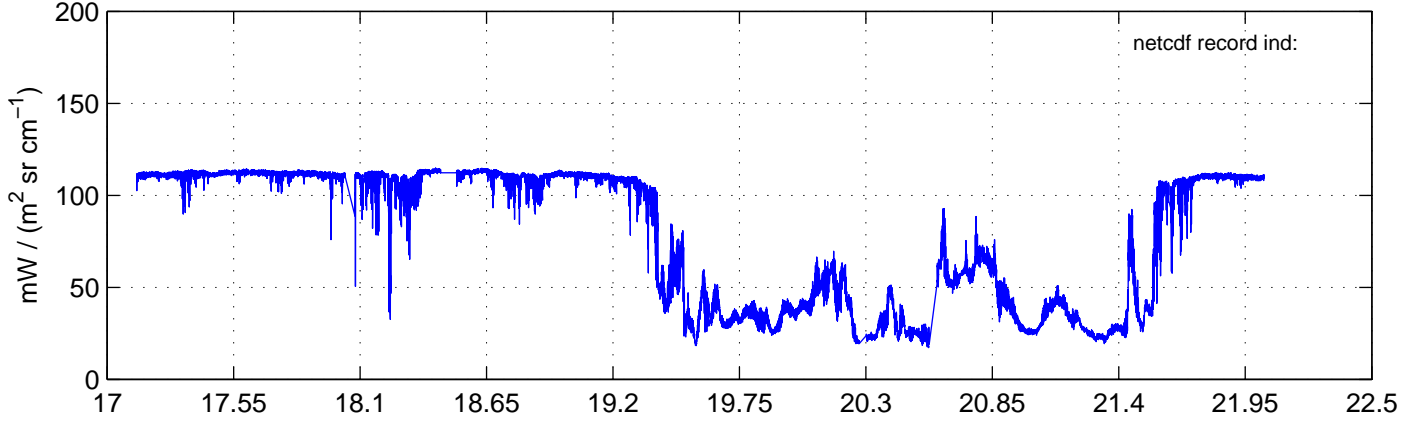

sh130907 Mean Radiance 895.00 – 900.00, good segments

sh130907 Mean Radiance 1093.00 – 1097.00, good segments

sh130907 Mean Radiance 2500.00 – 2510.00, good segments

SEGMENT