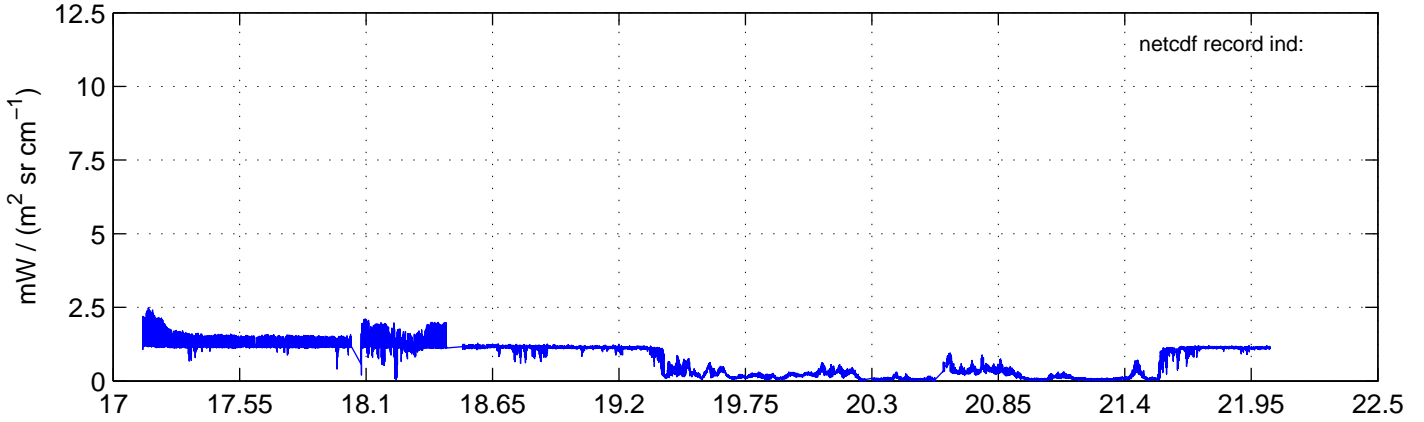

sh130907 Mean Radiance 895.00 – 900.00, good segments

sh130907 Mean Radiance 1093.00 – 1097.00, good segments

sh130907 Mean Radiance 2500.00 – 2510.00, good segments

SEGMENT