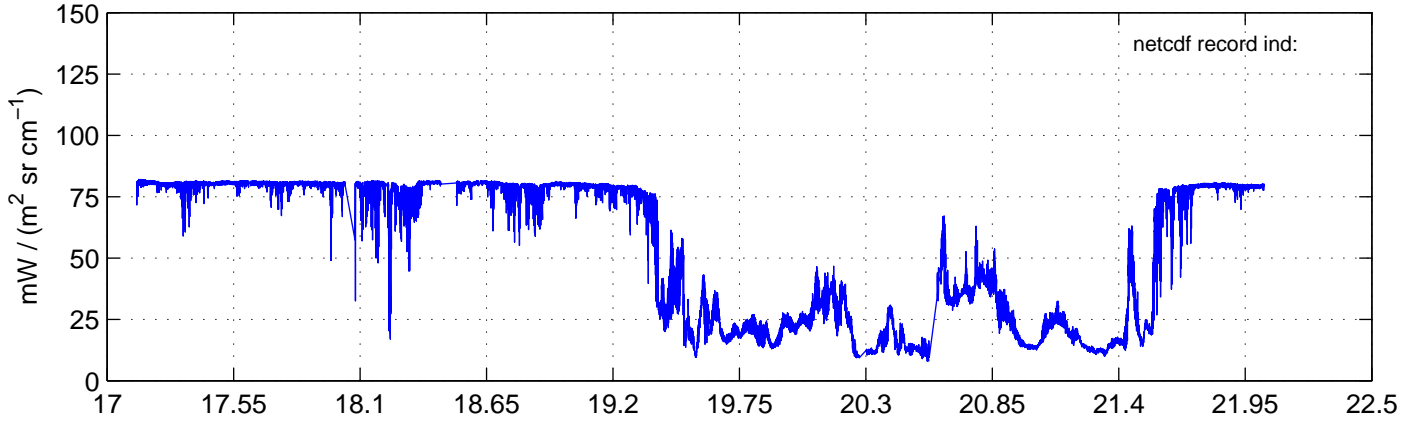

sh130907 Mean Radiance 895.00 – 900.00, good segments

sh130907 Mean Radiance 1093.00 – 1097.00, good segments

sh130907 Mean Radiance 2500.00 – 2510.00, good segments

SEGMENT