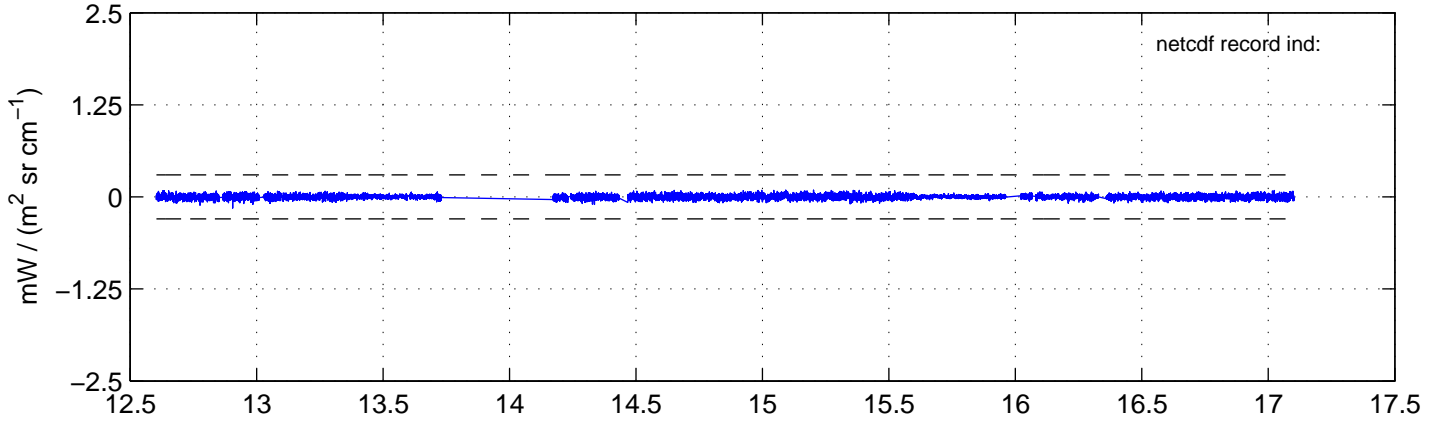

sh130907 Mean IMAG Calibrated Radiance 895.00 – 900.00, good segments

sh130907 Mean IMAG Calibrated Radiance 1093.00 – 1097.00, good segments

sh130907 Mean IMAG Calibrated Radiance 2000.00 – 2025.00, good segments

SEGMENT