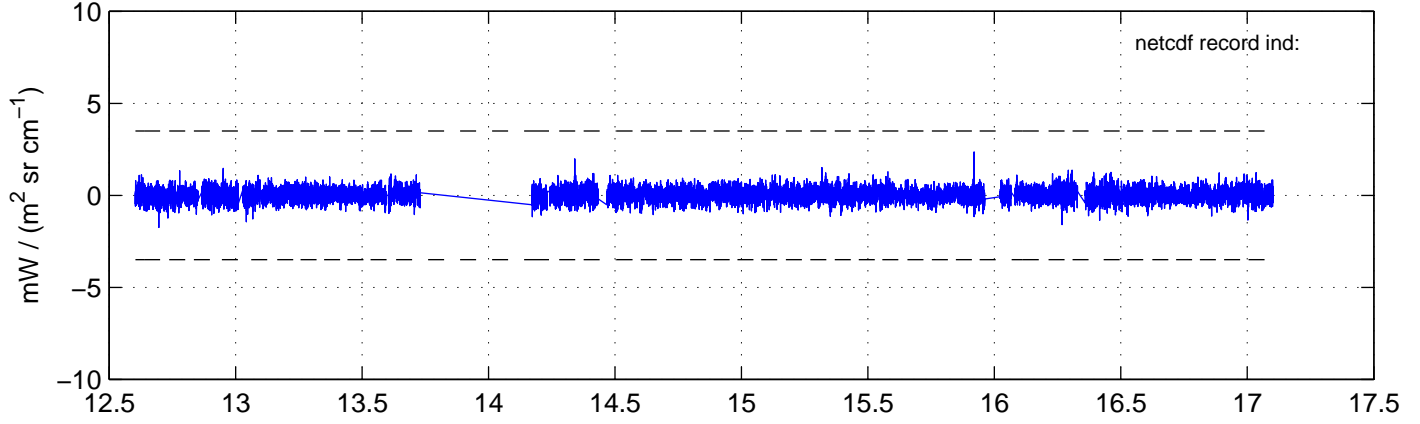

sh130907 Mean IMAG Calibrated Radiance 895.00 – 900.00, good segments

sh130907 Mean IMAG Calibrated Radiance 1093.00 – 1097.00, good segments

sh130907 Mean IMAG Calibrated Radiance 2000.00 – 2025.00, good segments

SEGMENT