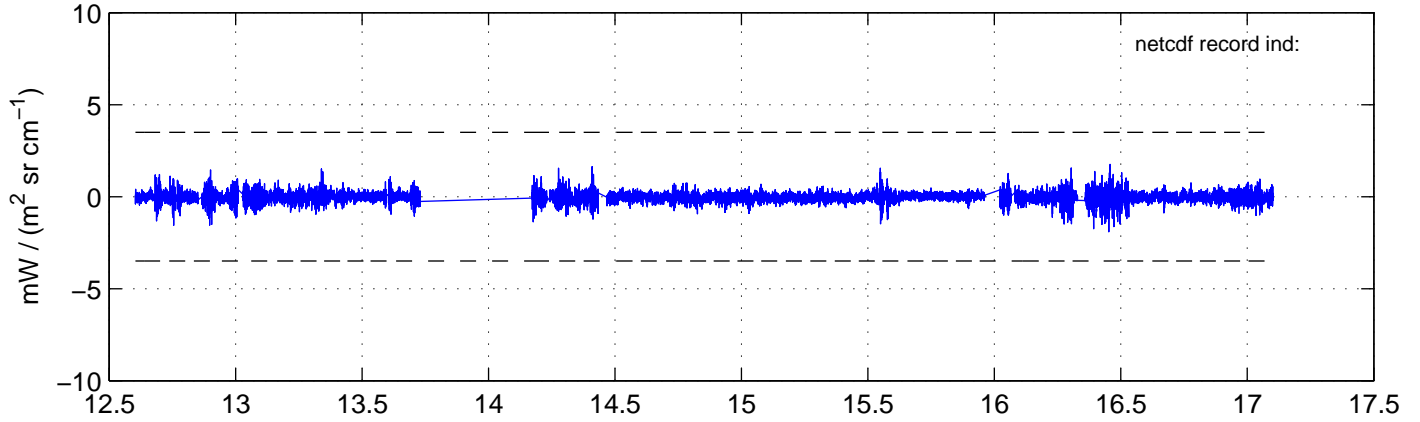

sh130907 Mean IMAG Calibrated Radiance 895.00 – 900.00, good segments

sh130907 Mean IMAG Calibrated Radiance 1093.00 – 1097.00, good segments

sh130907 Mean IMAG Calibrated Radiance 2000.00 – 2025.00, good segments

SEGMENT