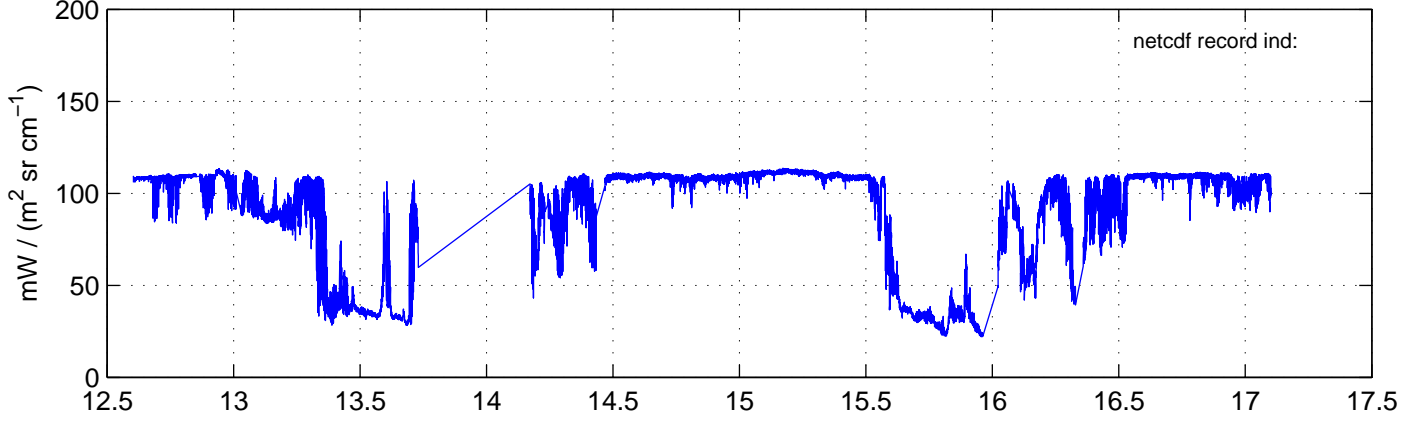

sh130907 Mean Radiance 895.00 – 900.00, good segments

sh130907 Mean Radiance 1093.00 – 1097.00, good segments

sh130907 Mean Radiance 2500.00 – 2510.00, good segments

SEGMENT