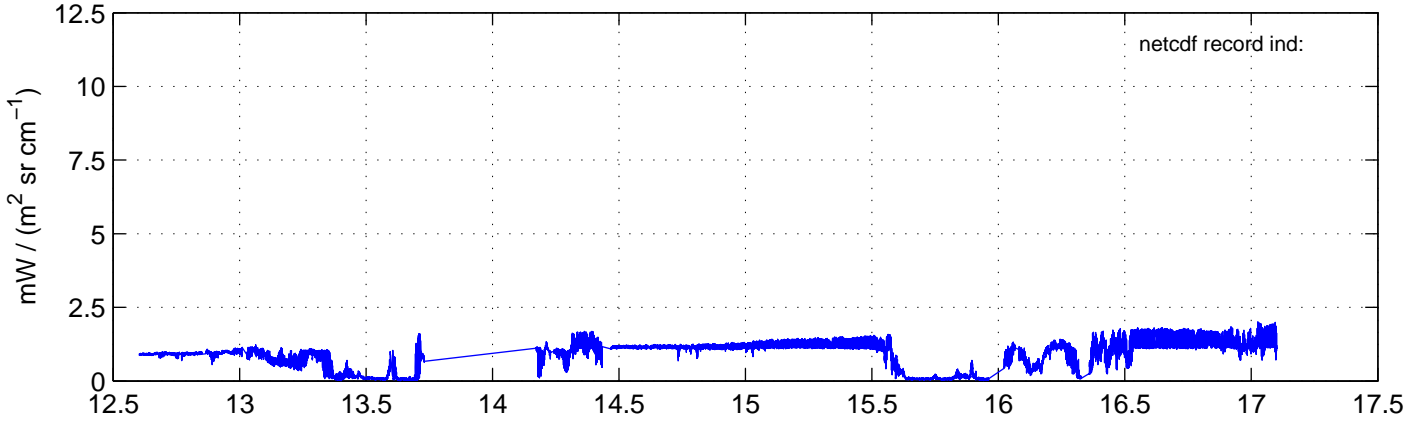

sh130907 Mean Radiance 895.00 – 900.00, good segments

sh130907 Mean Radiance 1093.00 – 1097.00, good segments

sh130907 Mean Radiance 2500.00 – 2510.00, good segments

SEGMENT