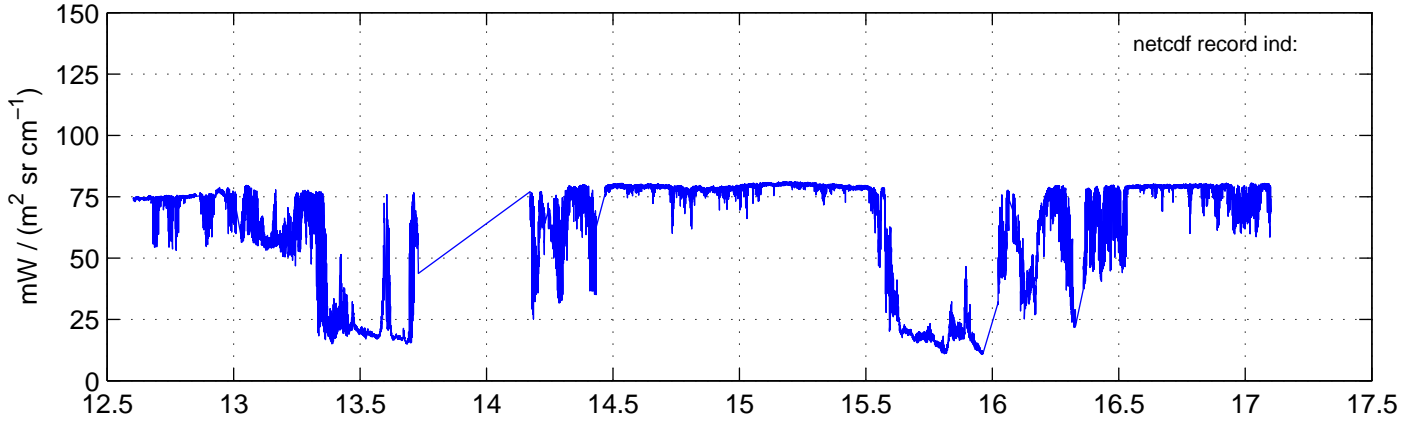

sh130907 Mean Radiance 895.00 – 900.00, good segments

sh130907 Mean Radiance 1093.00 – 1097.00, good segments

sh130907 Mean Radiance 2500.00 – 2510.00, good segments

SEGMENT