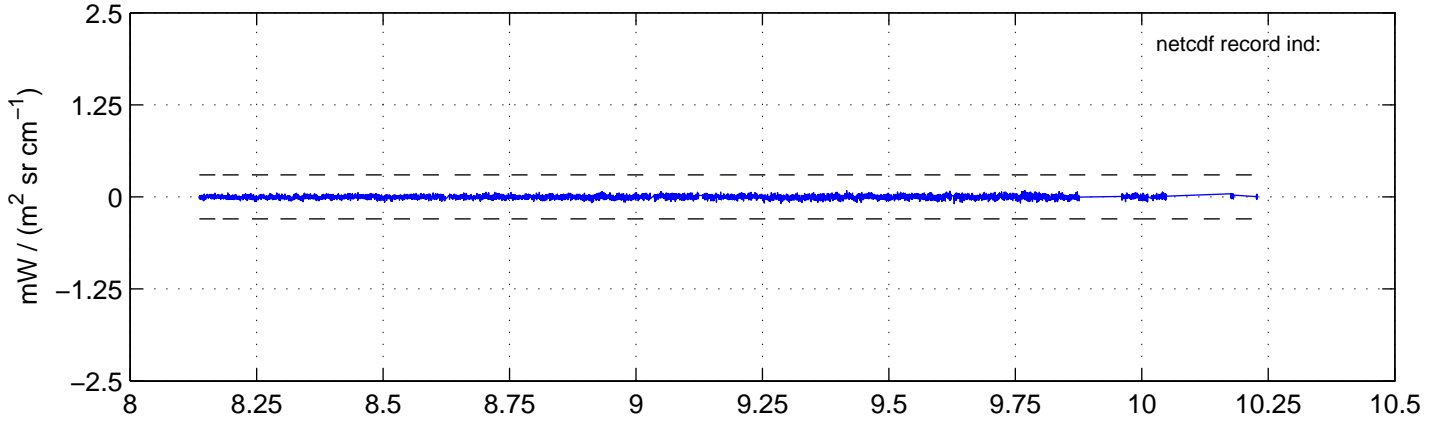

sh130908 Mean IMAG Calibrated Radiance 895.00 – 900.00, good segments

sh130908 Mean IMAG Calibrated Radiance 1093.00 – 1097.00, good segments

sh130908 Mean IMAG Calibrated Radiance 2000.00 – 2025.00, good segments

SEGMENT