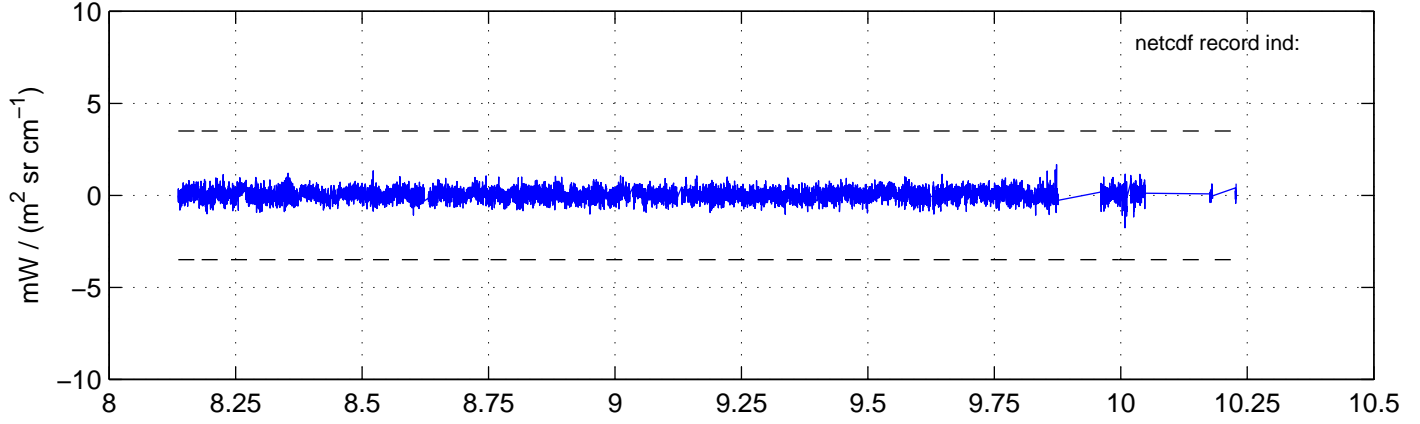

sh130908 Mean IMAG Calibrated Radiance 895.00 – 900.00, good segments

sh130908 Mean IMAG Calibrated Radiance 1093.00 – 1097.00, good segments

sh130908 Mean IMAG Calibrated Radiance 2000.00 – 2025.00, good segments

SEGMENT