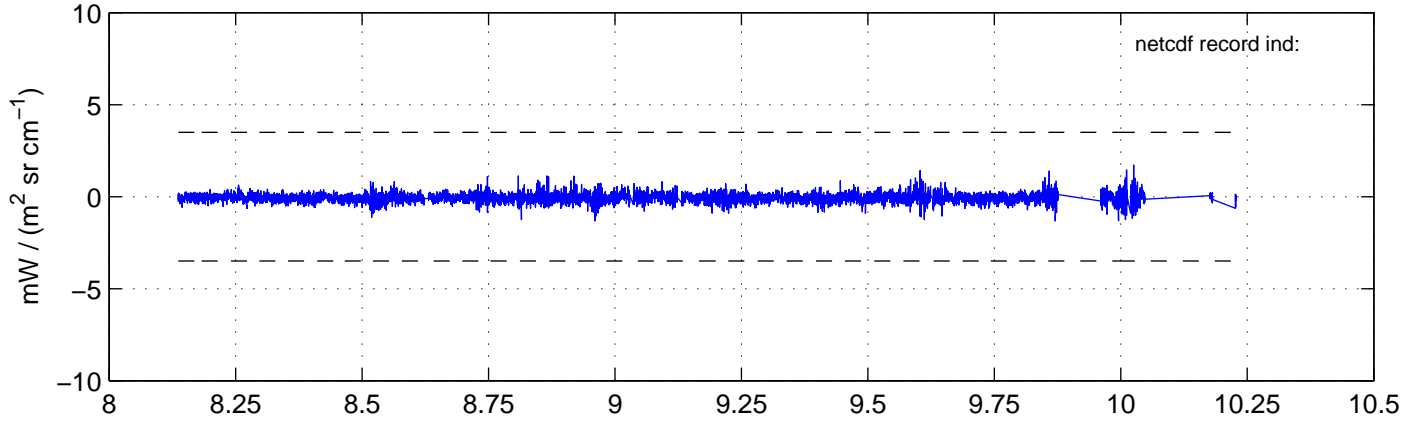

sh130908 Mean IMAG Calibrated Radiance 895.00 – 900.00, good segments

sh130908 Mean IMAG Calibrated Radiance 1093.00 – 1097.00, good segments

sh130908 Mean IMAG Calibrated Radiance 2000.00 – 2025.00, good segments

SEGMENT