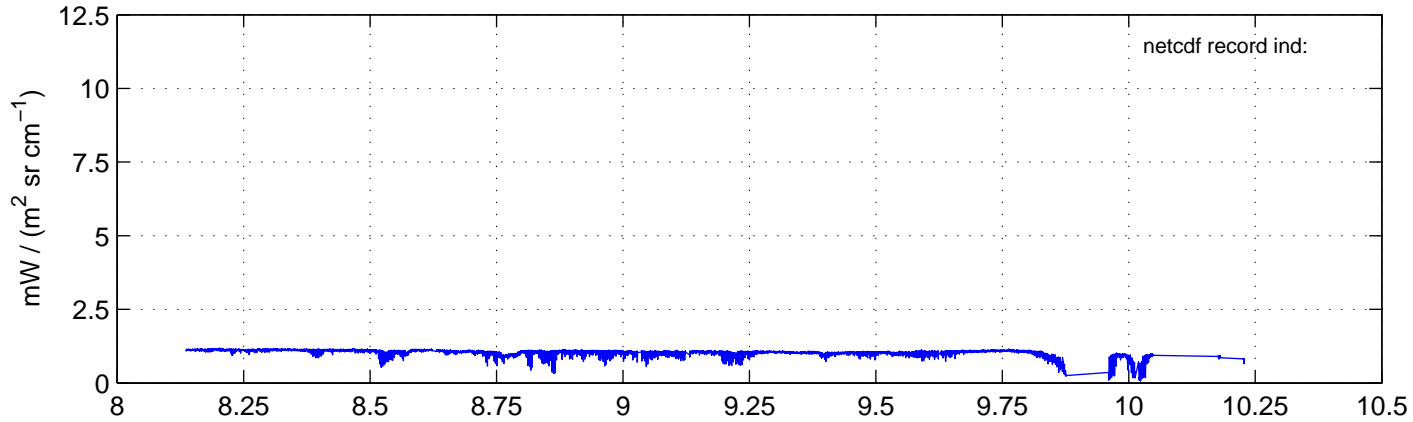

sh130908 Mean Radiance 895.00 – 900.00, good segments

sh130908 Mean Radiance 1093.00 – 1097.00, good segments

sh130908 Mean Radiance 2500.00 – 2510.00, good segments

SEGMENT