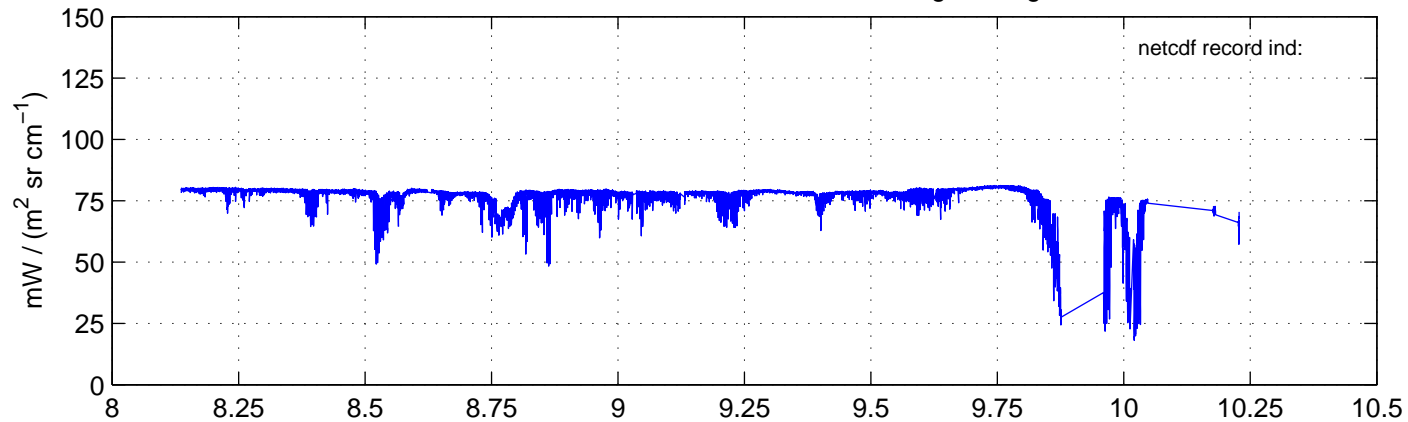

sh130908 Mean Radiance 895.00 – 900.00, good segments

sh130908 Mean Radiance 1093.00 – 1097.00, good segments

sh130908 Mean Radiance 2500.00 – 2510.00, good segments

SEGMENT