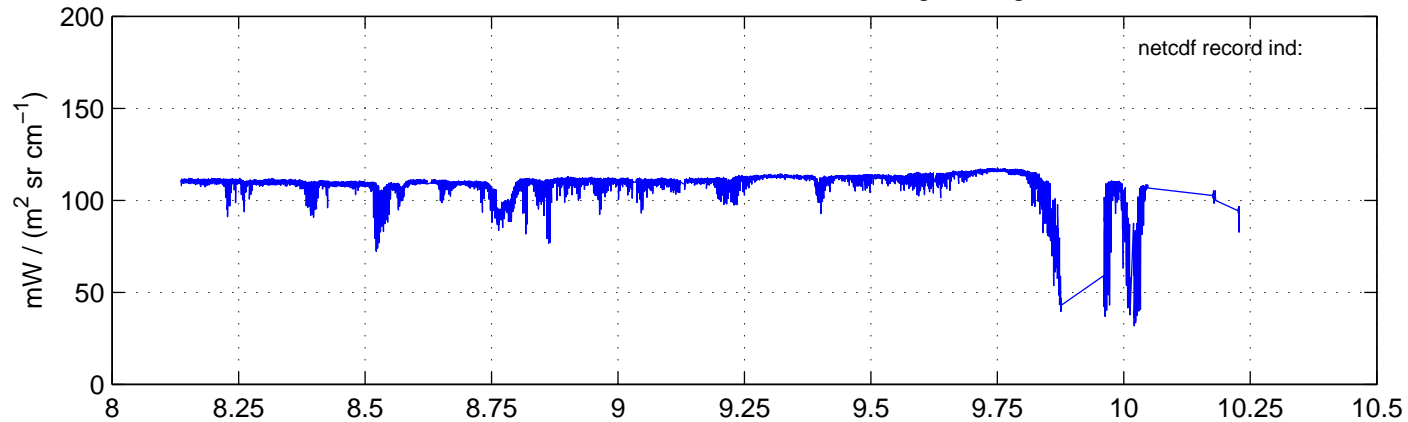

sh130908 Mean Radiance 895.00 – 900.00, good segments

sh130908 Mean Radiance 1093.00 – 1097.00, good segments

sh130908 Mean Radiance 2500.00 – 2510.00, good segments

SEGMENT