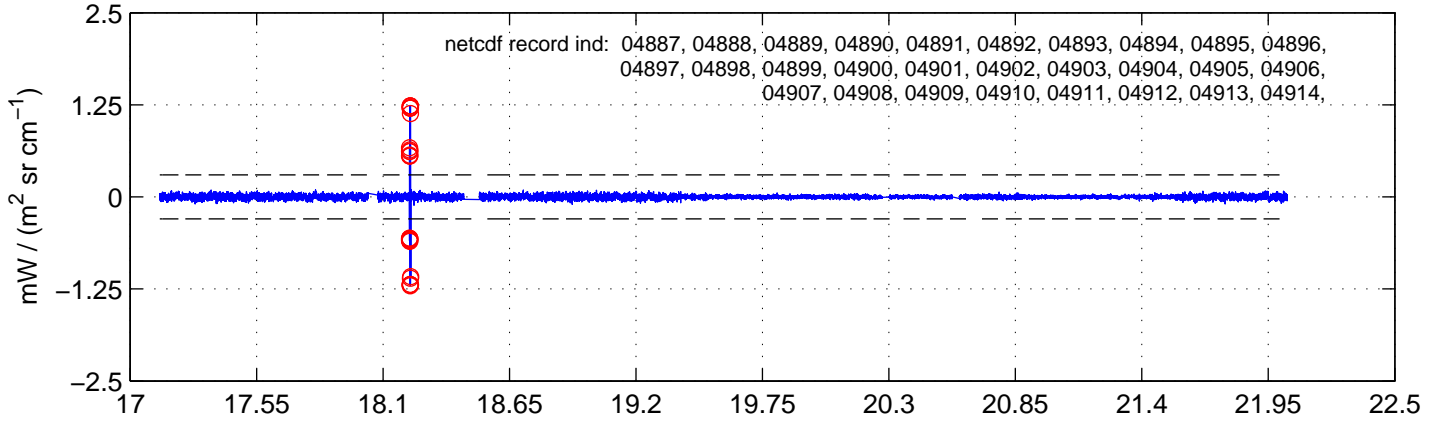

sh130907 Mean IMAG Calibrated Radiance 895.00 – 900.00, good segments

sh130907 Mean IMAG Calibrated Radiance 1093.00 – 1097.00, good segments

sh130907 Mean IMAG Calibrated Radiance 2000.00 – 2025.00, good segments

SEGMENT