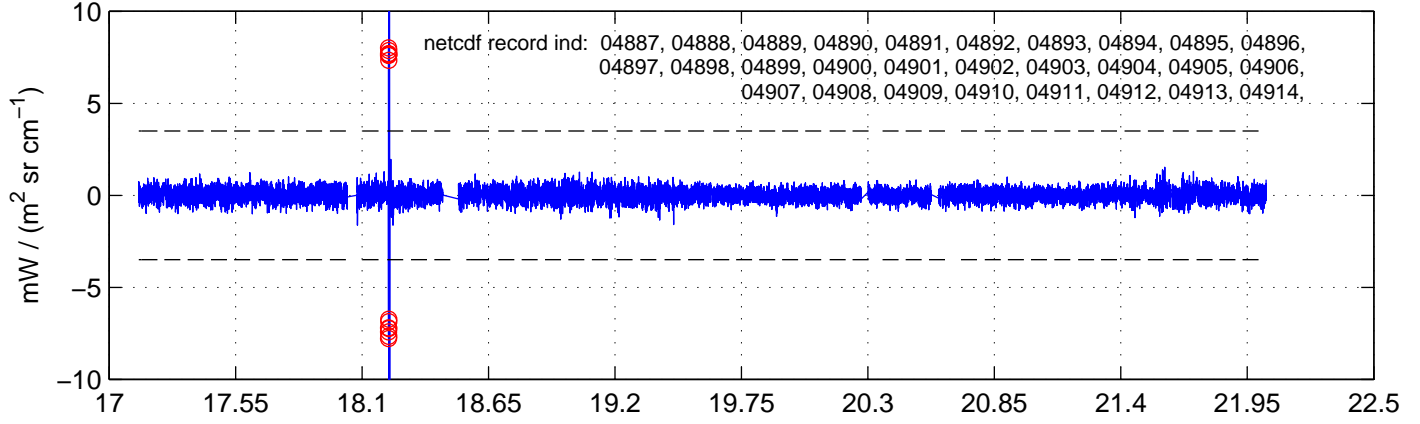

sh130907 Mean IMAG Calibrated Radiance 895.00 – 900.00, good segments

sh130907 Mean IMAG Calibrated Radiance 1093.00 – 1097.00, good segments

sh130907 Mean IMAG Calibrated Radiance 2000.00 – 2025.00, good segments

SEGMENT