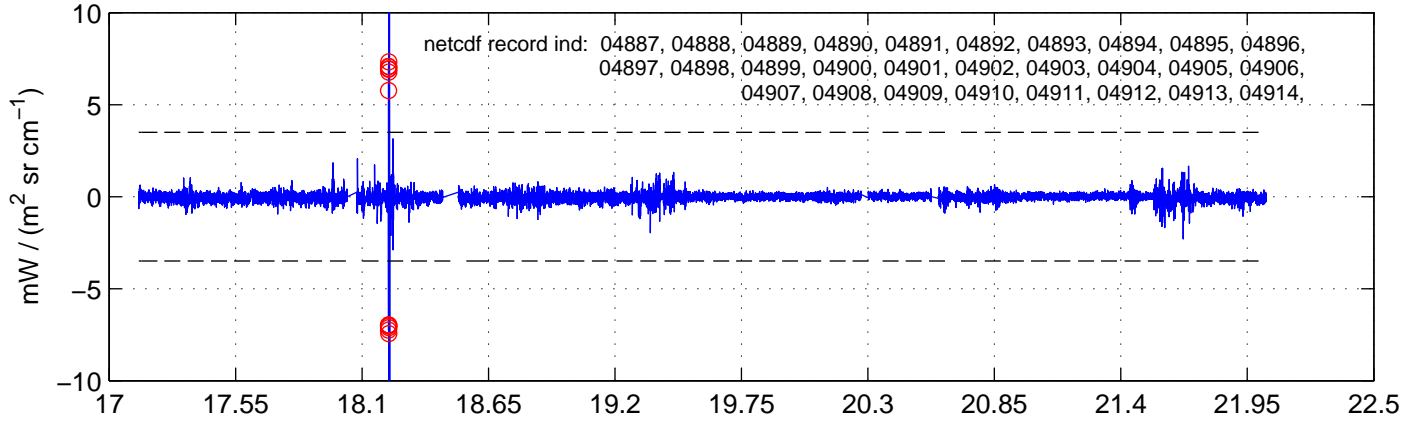

sh130907 Mean IMAG Calibrated Radiance 895.00 – 900.00, good segments

sh130907 Mean IMAG Calibrated Radiance 1093.00 – 1097.00, good segments

sh130907 Mean IMAG Calibrated Radiance 2000.00 – 2025.00, good segments

SEGMENT