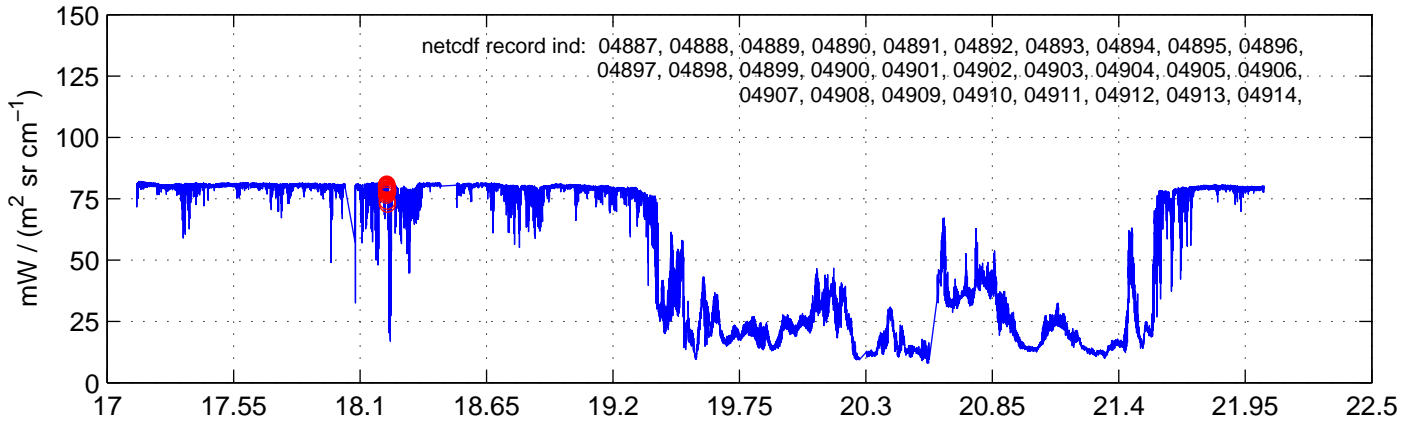

sh130907 Mean Radiance 895.00 – 900.00, good segments

sh130907 Mean Radiance 1093.00 – 1097.00, good segments

sh130907 Mean Radiance 2500.00 – 2510.00, good segments

SEGMENT