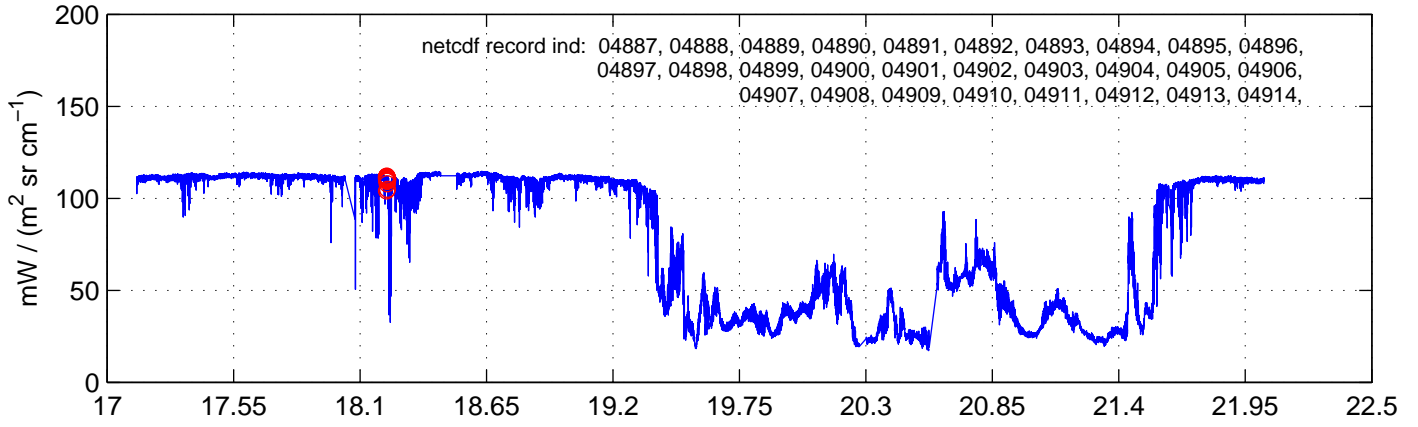

sh130907 Mean Radiance 895.00 – 900.00, good segments

sh130907 Mean Radiance 1093.00 – 1097.00, good segments

sh130907 Mean Radiance 2500.00 – 2510.00, good segments

SEGMENT