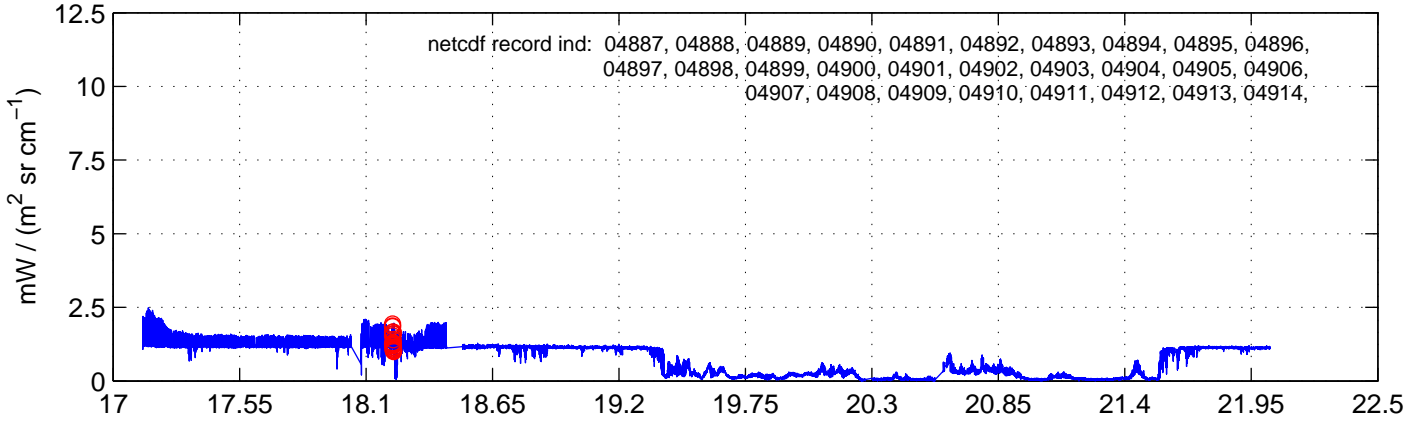

sh130907 Mean Radiance 895.00 – 900.00, good segments

sh130907 Mean Radiance 1093.00 – 1097.00, good segments

sh130907 Mean Radiance 2500.00 – 2510.00, good segments

SEGMENT