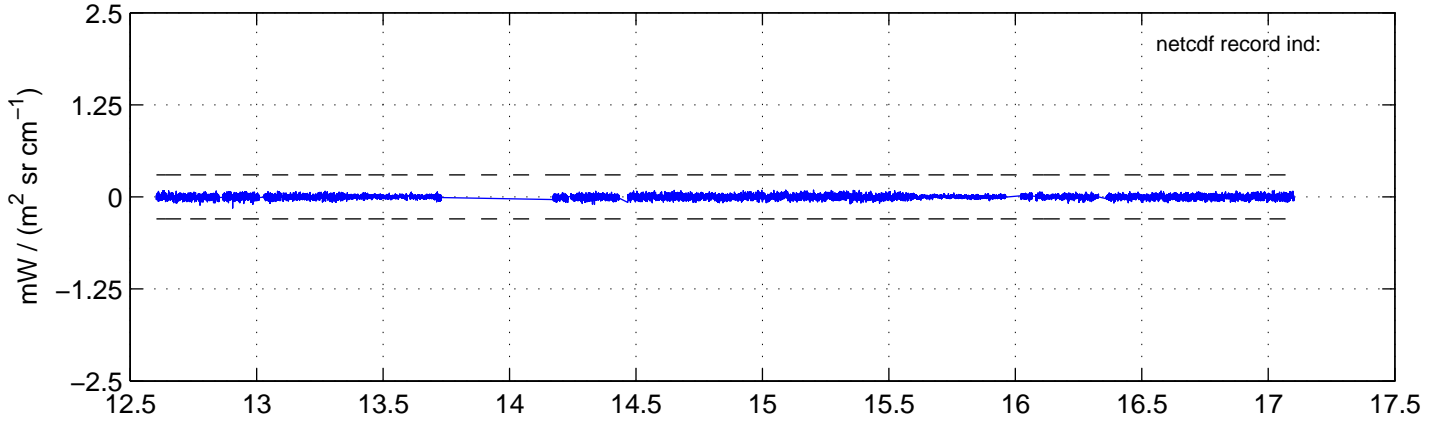

sh130907 Mean IMAG Calibrated Radiance 895.00 – 900.00, good segments

sh130907 Mean IMAG Calibrated Radiance 1093.00 – 1097.00, good segments

sh130907 Mean IMAG Calibrated Radiance 2000.00 – 2025.00, good segments

SEGMENT