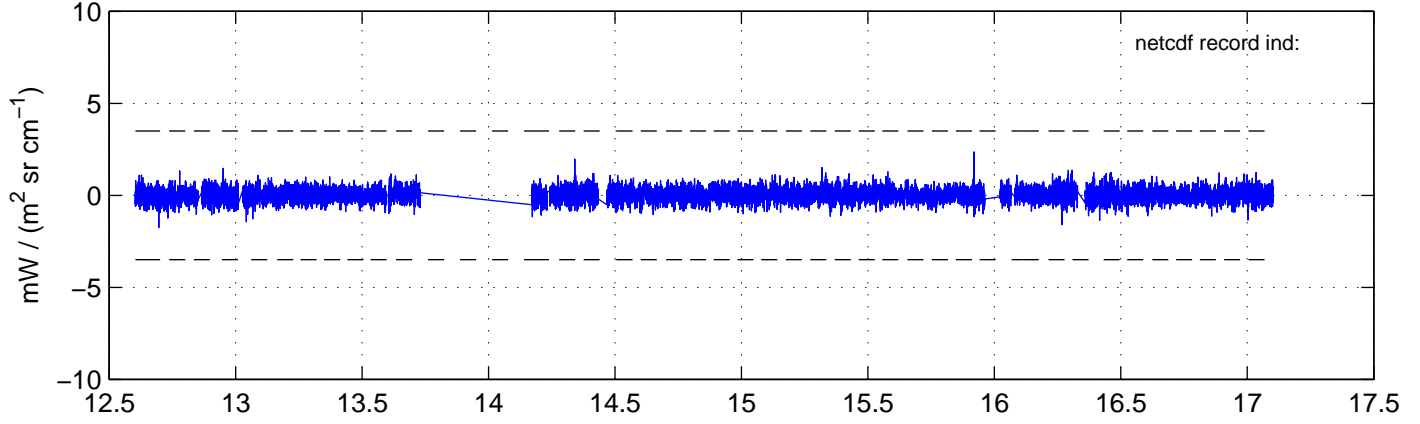

sh130907 Mean IMAG Calibrated Radiance 895.00 – 900.00, good segments

sh130907 Mean IMAG Calibrated Radiance 1093.00 – 1097.00, good segments

sh130907 Mean IMAG Calibrated Radiance 2000.00 – 2025.00, good segments

SEGMENT