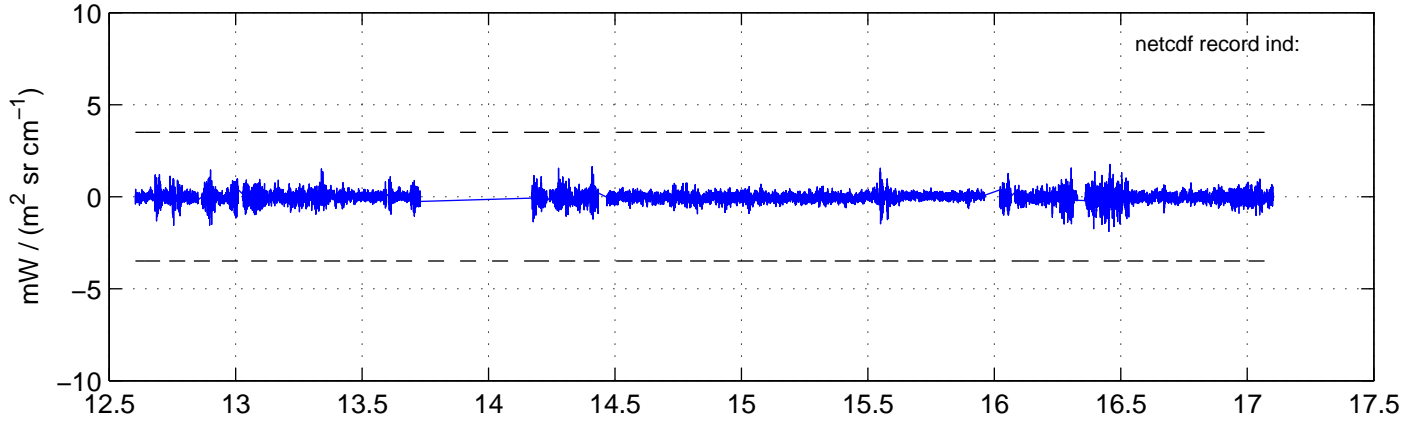

sh130907 Mean IMAG Calibrated Radiance 895.00 – 900.00, good segments

sh130907 Mean IMAG Calibrated Radiance 1093.00 – 1097.00, good segments

sh130907 Mean IMAG Calibrated Radiance 2000.00 – 2025.00, good segments

SEGMENT