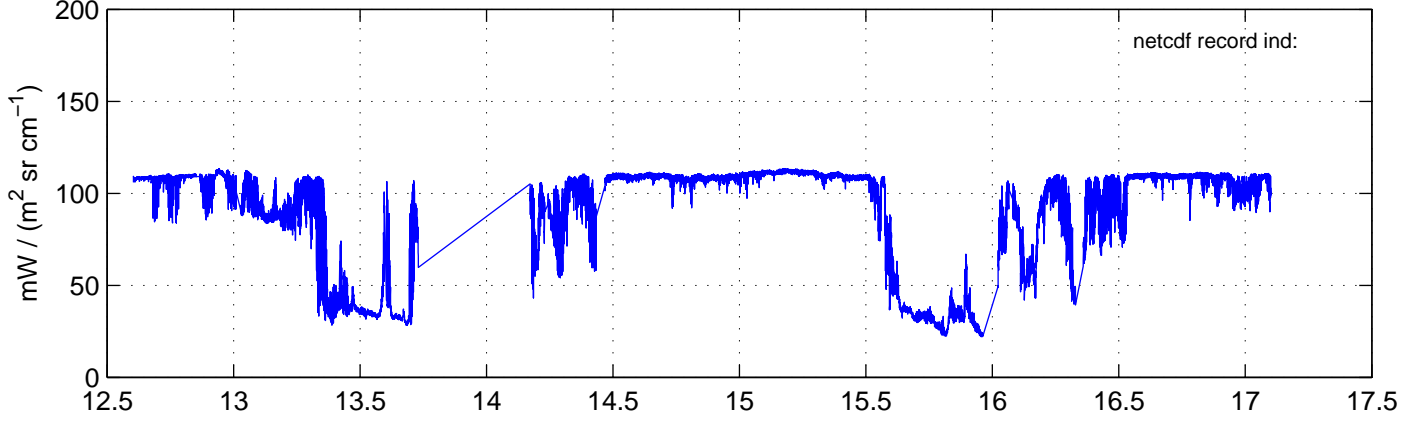

sh130907 Mean Radiance 895.00 – 900.00, good segments

sh130907 Mean Radiance 1093.00 – 1097.00, good segments

sh130907 Mean Radiance 2500.00 – 2510.00, good segments

SEGMENT