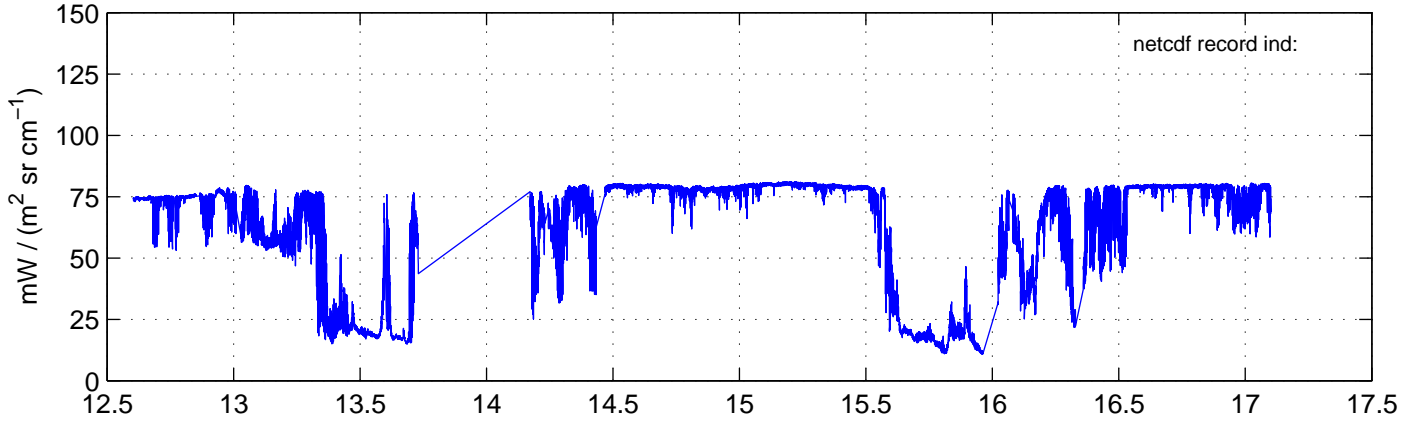

sh130907 Mean Radiance 895.00 – 900.00, good segments

sh130907 Mean Radiance 1093.00 – 1097.00, good segments

sh130907 Mean Radiance 2500.00 – 2510.00, good segments

SEGMENT