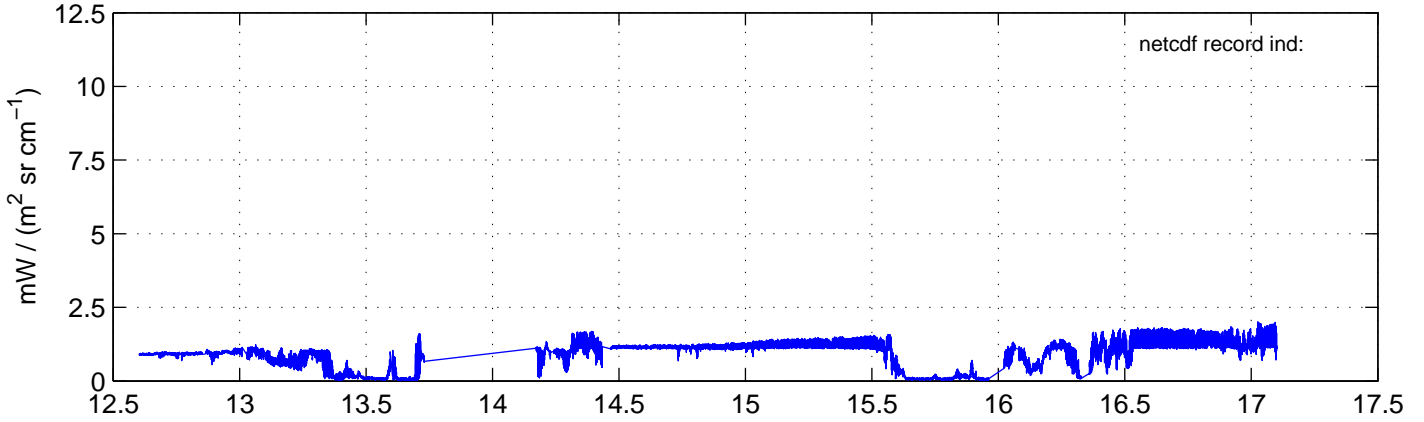

sh130907 Mean Radiance 895.00 – 900.00, good segments

sh130907 Mean Radiance 1093.00 – 1097.00, good segments

sh130907 Mean Radiance 2500.00 – 2510.00, good segments

SEGMENT