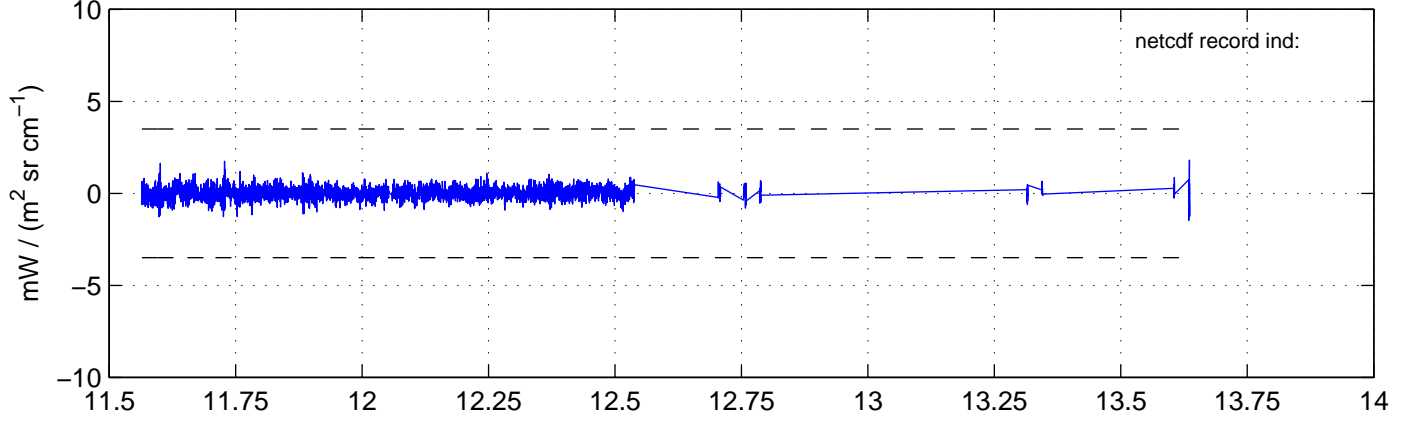

sh130905 Mean IMAG Calibrated Radiance 895.00 – 900.00, good segments

sh130905 Mean IMAG Calibrated Radiance 1093.00 – 1097.00, good segments

sh130905 Mean IMAG Calibrated Radiance 2000.00 – 2025.00, good segments

SEGMENT