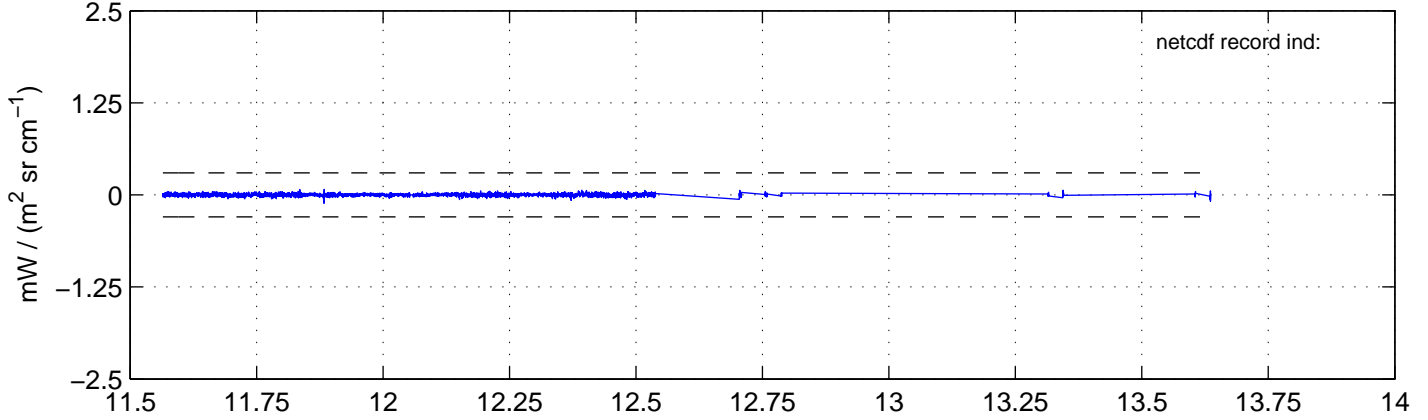

sh130905 Mean IMAG Calibrated Radiance 895.00 – 900.00, good segments

sh130905 Mean IMAG Calibrated Radiance 1093.00 – 1097.00, good segments

sh130905 Mean IMAG Calibrated Radiance 2000.00 – 2025.00, good segments

SEGMENT