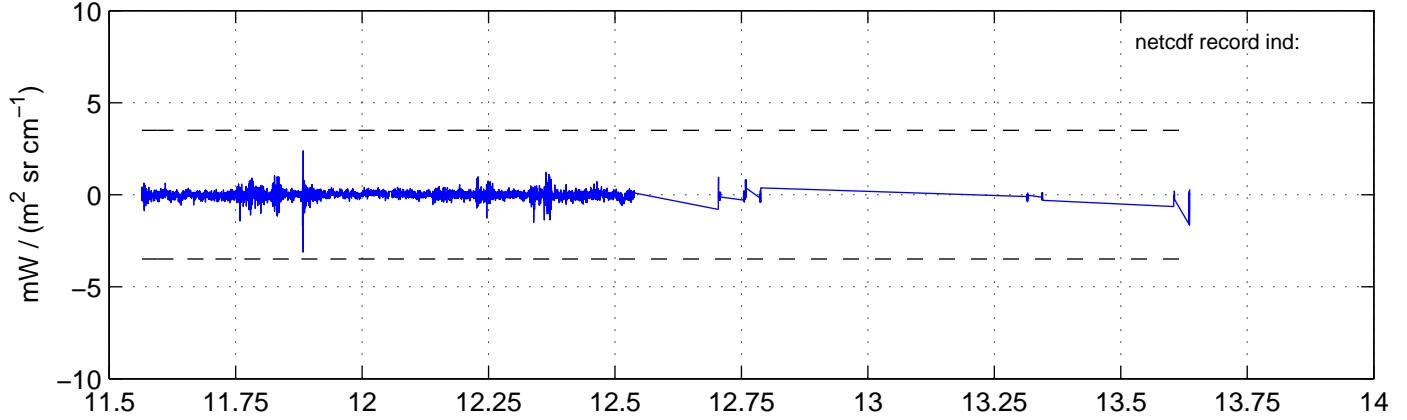

sh130905 Mean IMAG Calibrated Radiance 895.00 – 900.00, good segments

sh130905 Mean IMAG Calibrated Radiance 1093.00 – 1097.00, good segments

sh130905 Mean IMAG Calibrated Radiance 2000.00 – 2025.00, good segments

SEGMENT